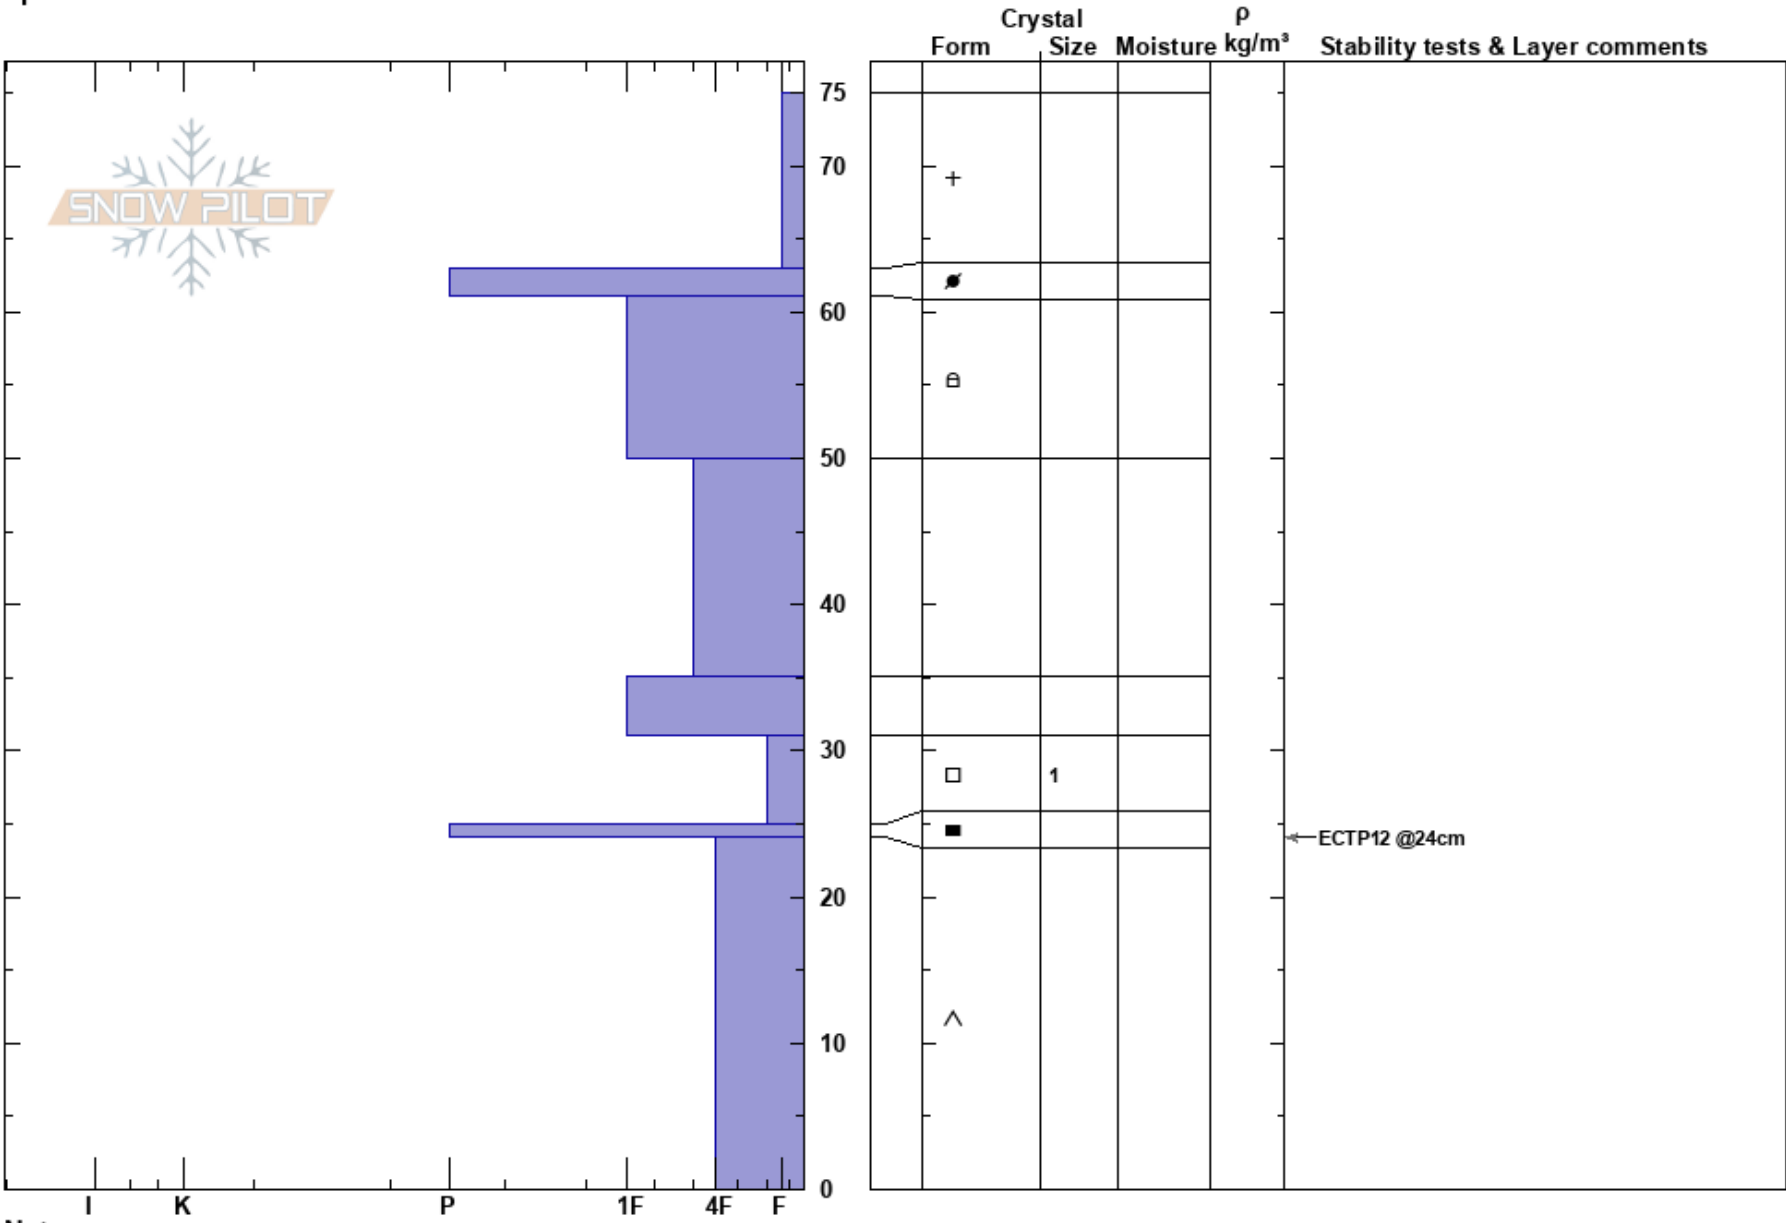

Uneva Ridge
 Gore Range
 CO
 Elevation: 12100 ft
 Aspect: 45°
 Specifics:

Jason Konigsberg
 12/07/2017 - 12:12pm
 Co-ord: 39.54948N, -106.19571W
 Slope Angle:
 Wind Loading: no

Stability:
 Air Temperature:
 Sky Cover: OVC
 Precipitation: S-1
 Wind: N Light Breeze
 HS:75
 Layer Notes: