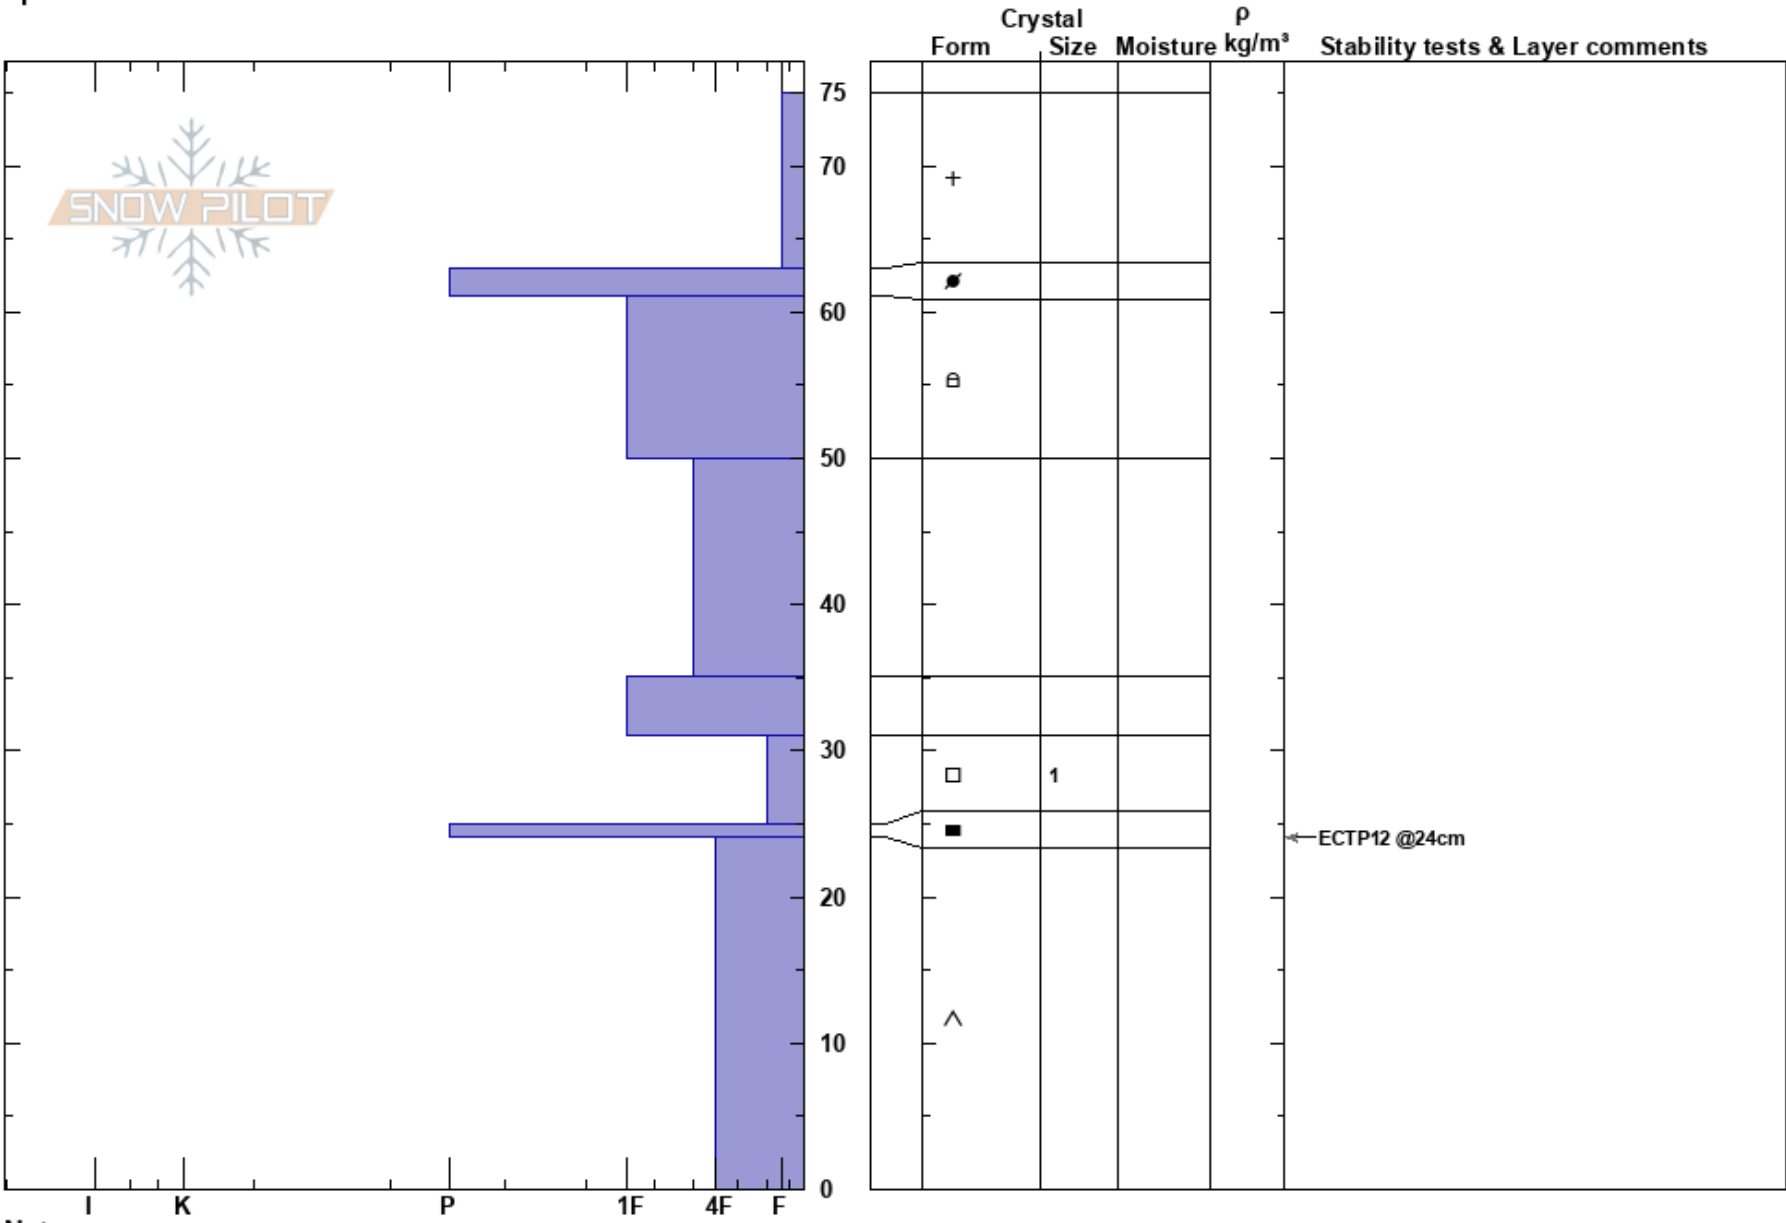

Uneva Ridge  
 Gore Range  
 CO  
**Elevation:** 12100 ft  
**Aspect:** 45°  
**Specifics:**

Jason Konigsberg  
 12/07/2017 - 12:12pm  
**Co-ord:** 39.54948N, -106.19571W  
**Slope Angle:**  
**Wind Loading:** no

**Stability:** HS:75  
**Air Temperature:**  
**Sky Cover:** OVC  
**Precipitation:** S-1  
**Wind:** N Light Breeze

**Layer Notes:**

Notes: