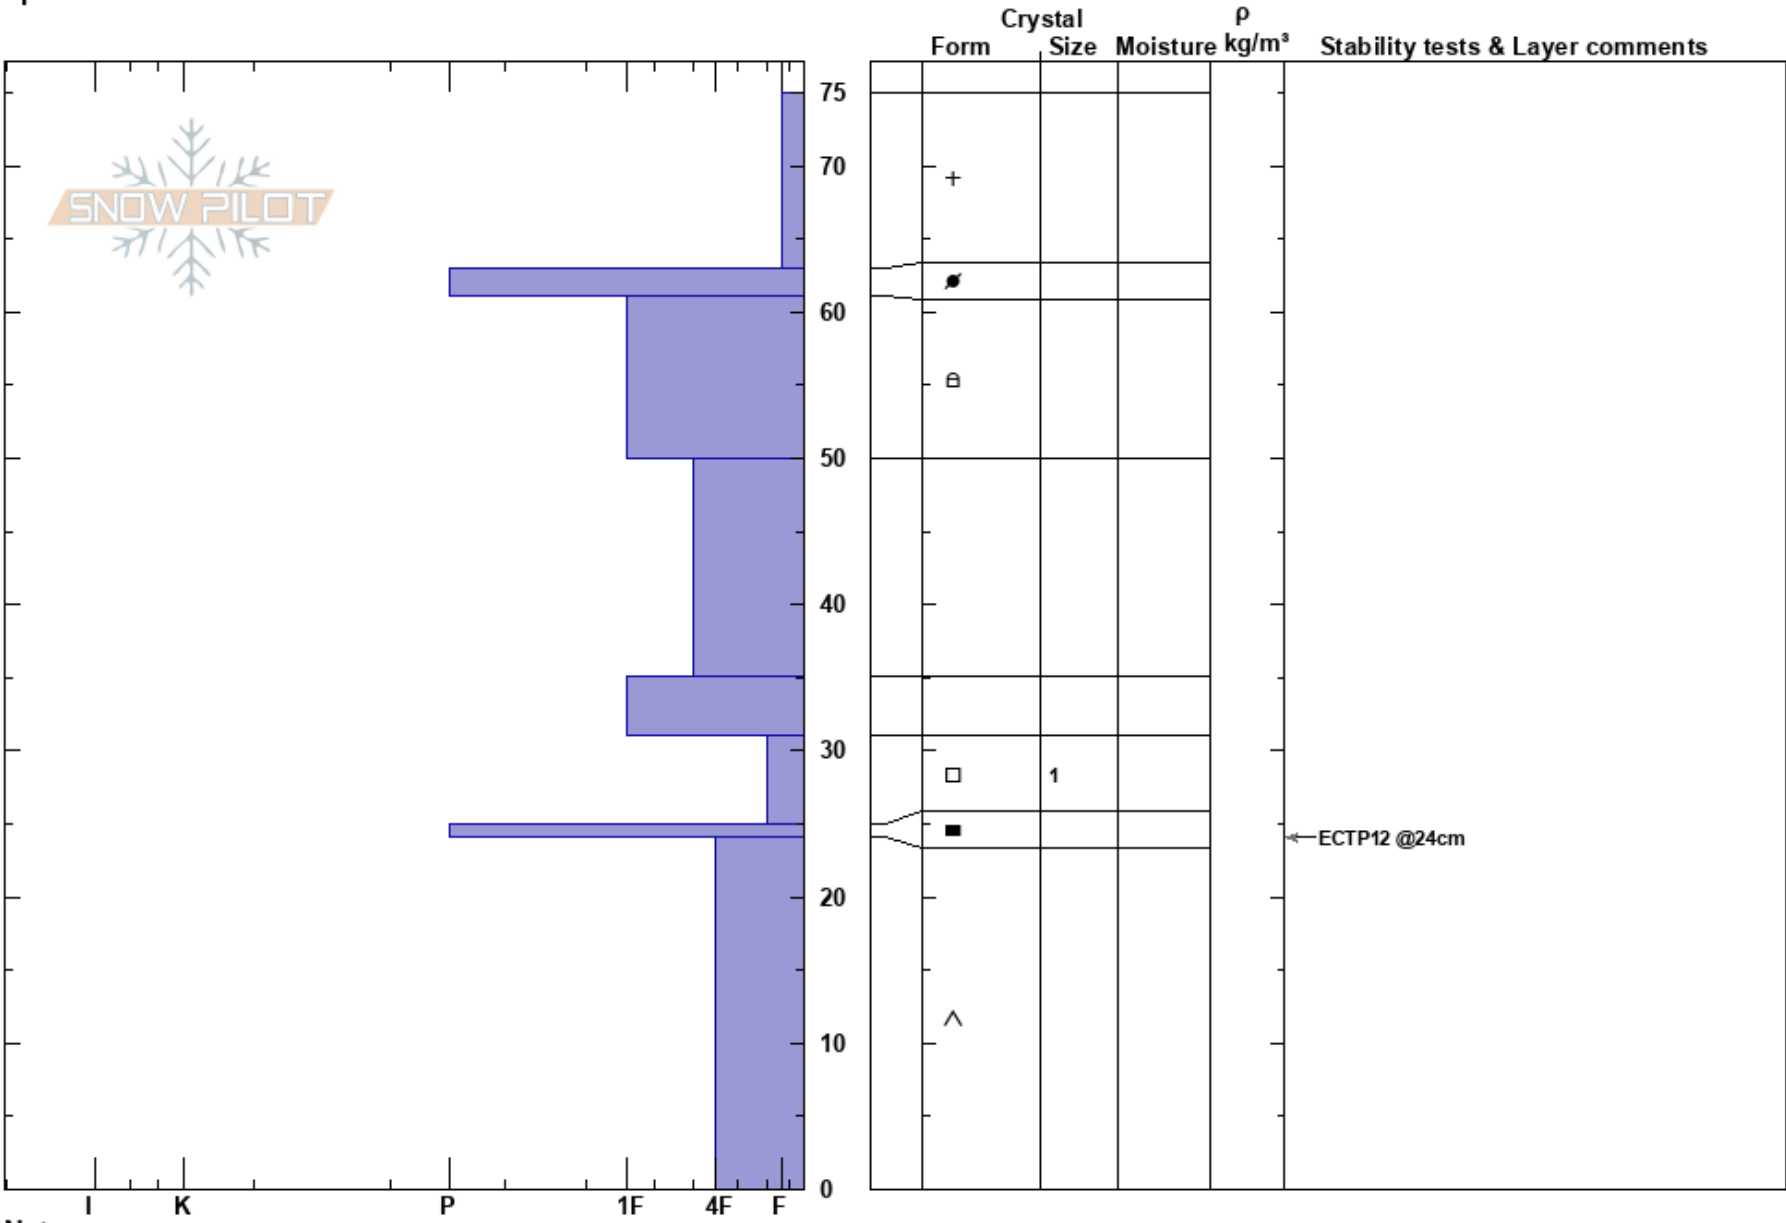

Uneva Ridge
 Gore Range
 CO
Elevation: 12100 ft
Aspect: 45°
Specifics:

Jason Konigsberg
 12/07/2017 - 12:12pm
Co-ord: 39.54948N, -106.19571W
Slope Angle:
Wind Loading: no

Stability: HS:75
Air Temperature:
Sky Cover: OVC
Precipitation: S-1
Wind: N Light Breeze

Layer Notes:

Notes: