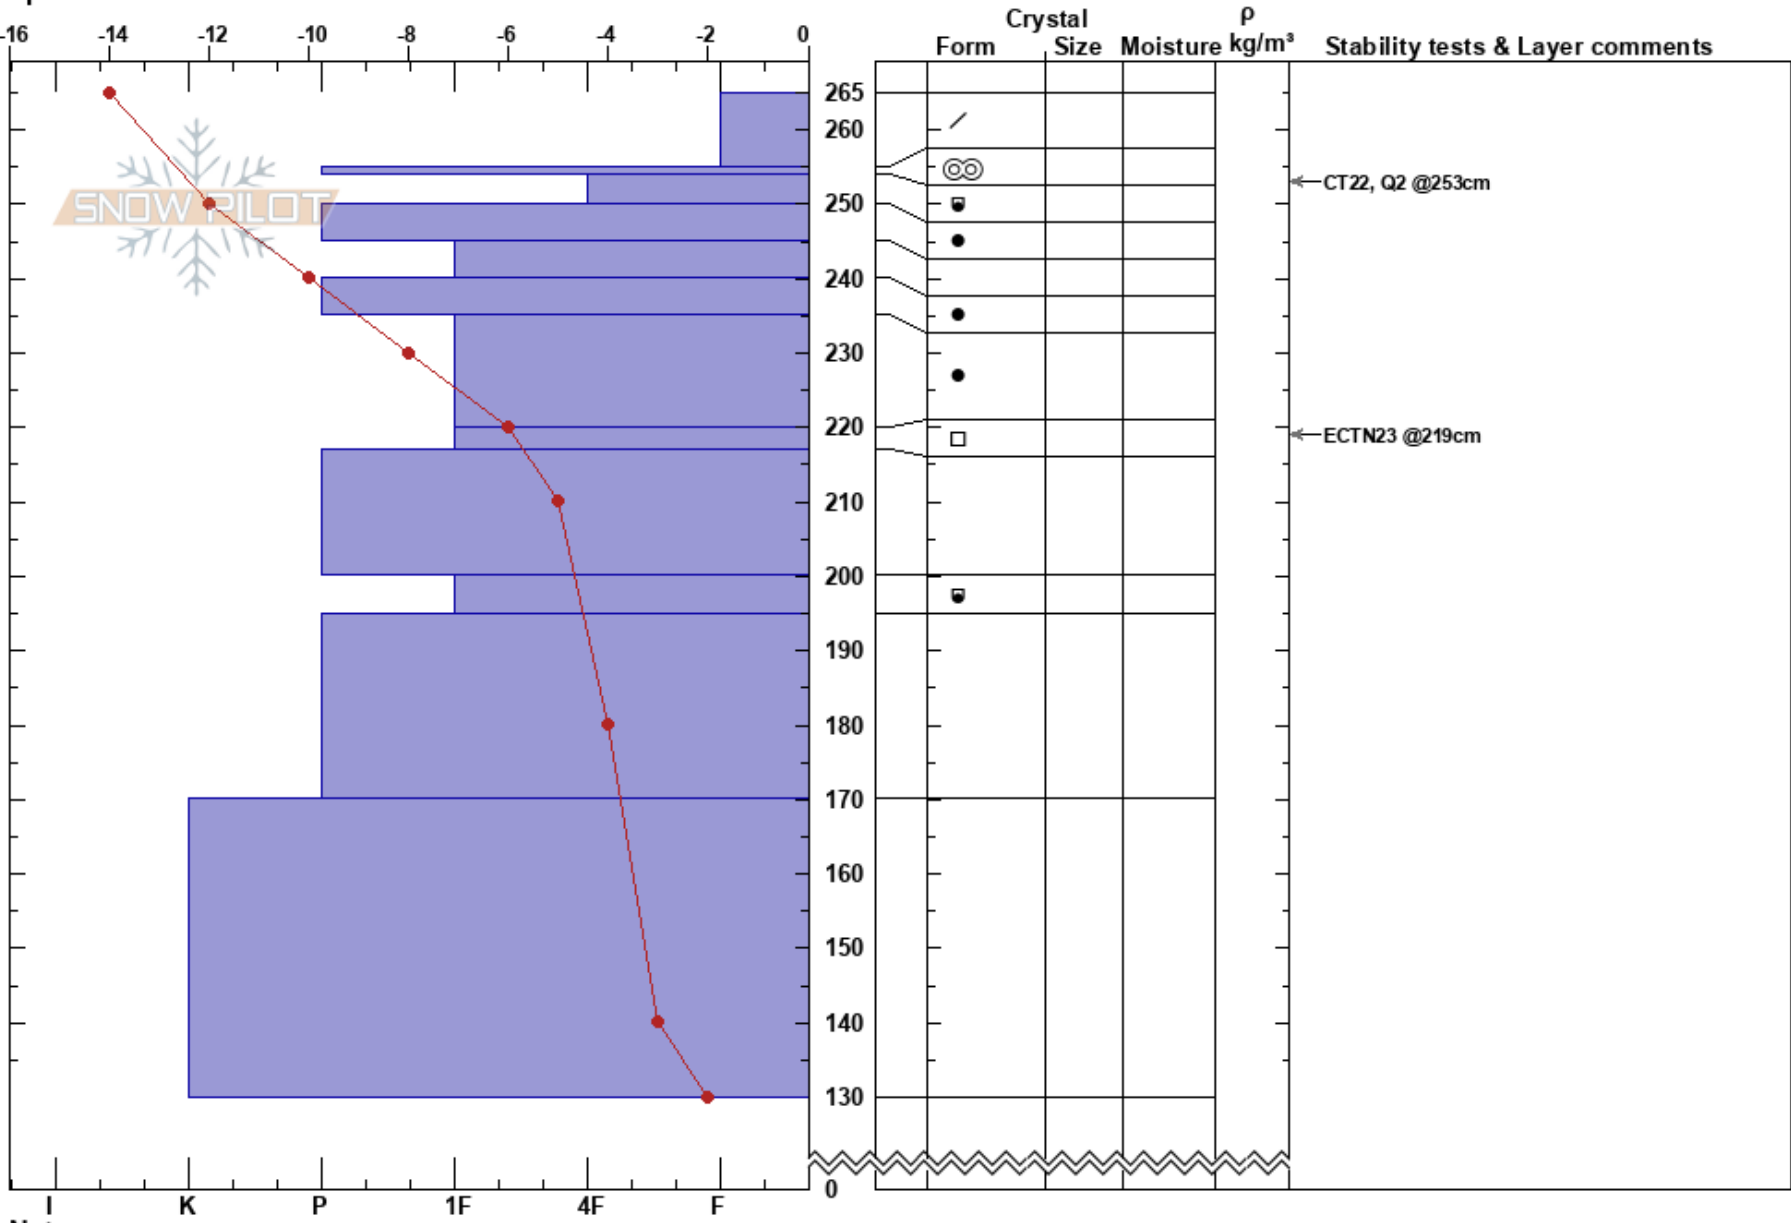

Eagle Peak
 Bitterroot
 MT
 Elevation: 6353 ft
 Aspect: NW
 Specifics:

Mikey Church
 02/24/2022 - 1:40pm
 Co-ord: 47.44050N, -115.74892W
 Slope Angle: 34°
 Wind Loading: no

Stability:
 Air Temperature: -8°C
 Sky Cover: FEW
 Precipitation: NO
 Wind: SW Calm

HS:265
 254-250cm: Problematic layer

Notes: