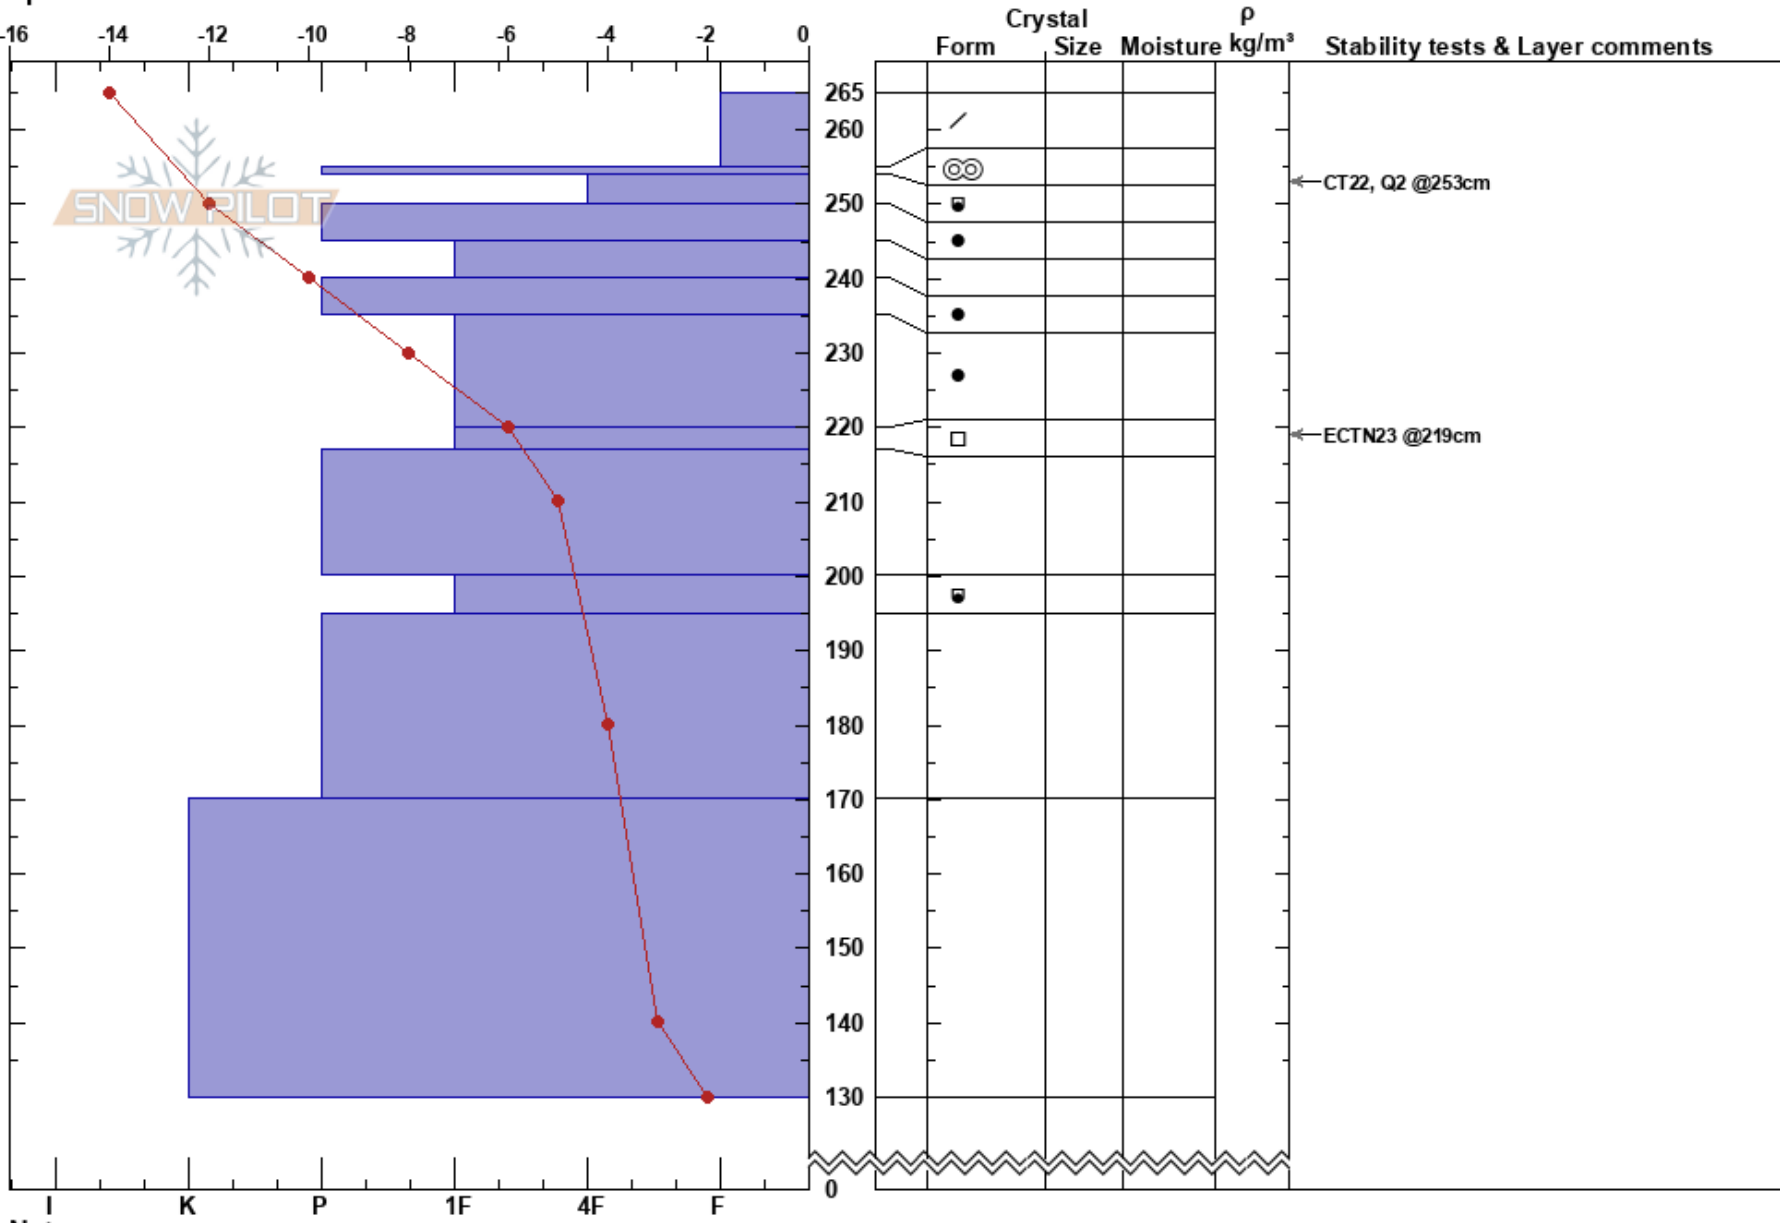

Eagle Peak
 Bitterroot
 MT
 Elevation: 6353 ft
 Aspect: NW
 Specifics:

Mikey Church
 02/24/2022 - 1:40pm
 Co-ord: 47.44050N, -115.74892W
 Slope Angle: 34°
 Wind Loading: no

Stability:
 Air Temperature: -8°C
 Sky Cover: FEW
 Precipitation: NO
 Wind: SW Calm

HS:265
 254-250cm: Problematic layer

Notes: