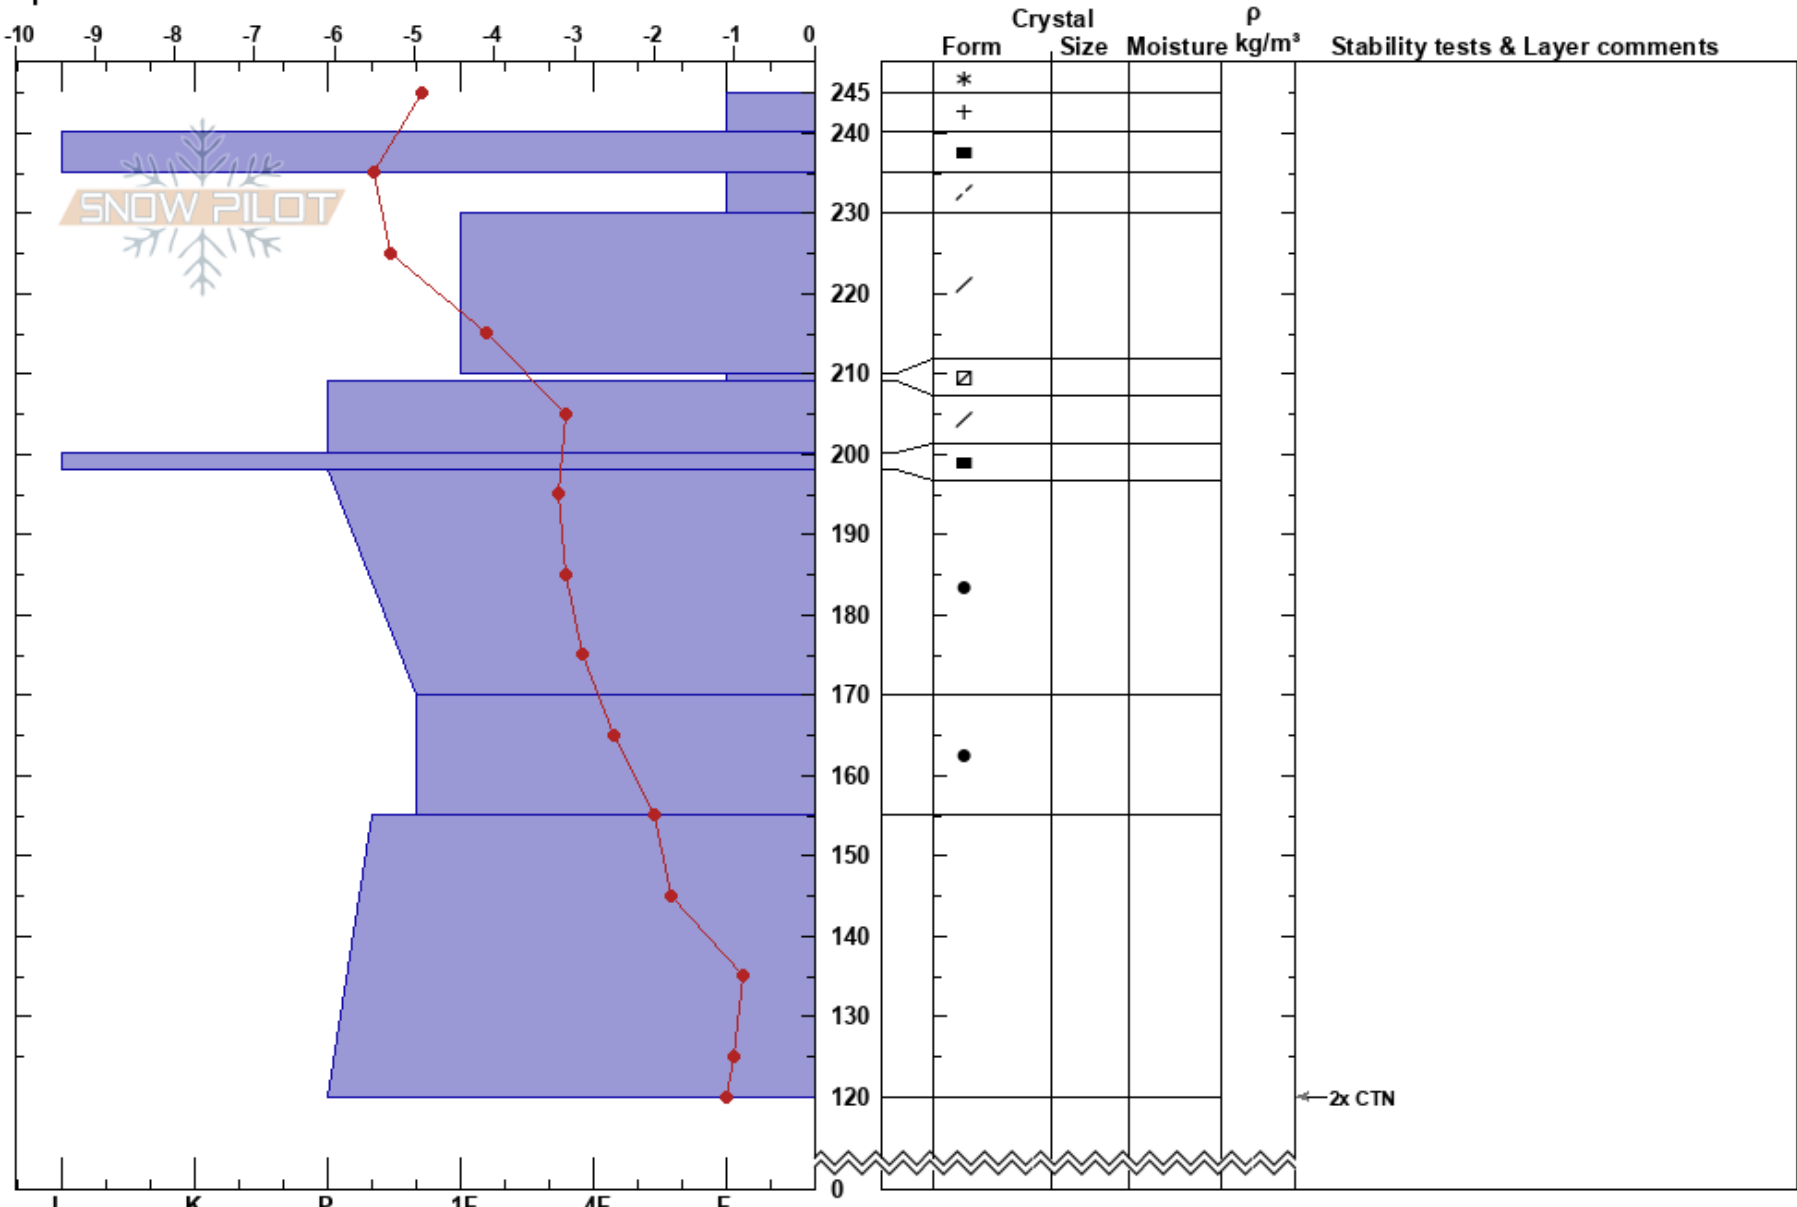

Lunch Peak ridge
 Cabinet Mountains
 ID
 Elevation: 6262 ft
 Aspect: 150°
 Specifics:

Jeff Thompson
 02/24/2022 - 11:00am
 Co-ord: 48.38588N, -116.18485W
 Slope Angle: 24°
 Wind Loading: previous

Stability:
 Air Temperature: -3°C
 Sky Cover: FEW
 Precipitation: S-1
 Wind: SW Light Breeze

HS:245
 PF:3
 PS:3
 210-209cm:Problematic layer

← 2x CTN

Notes: wind loading from many directions over the past week. Most recently from the SW cross loading and reverse loading many slopes near and above tree line.