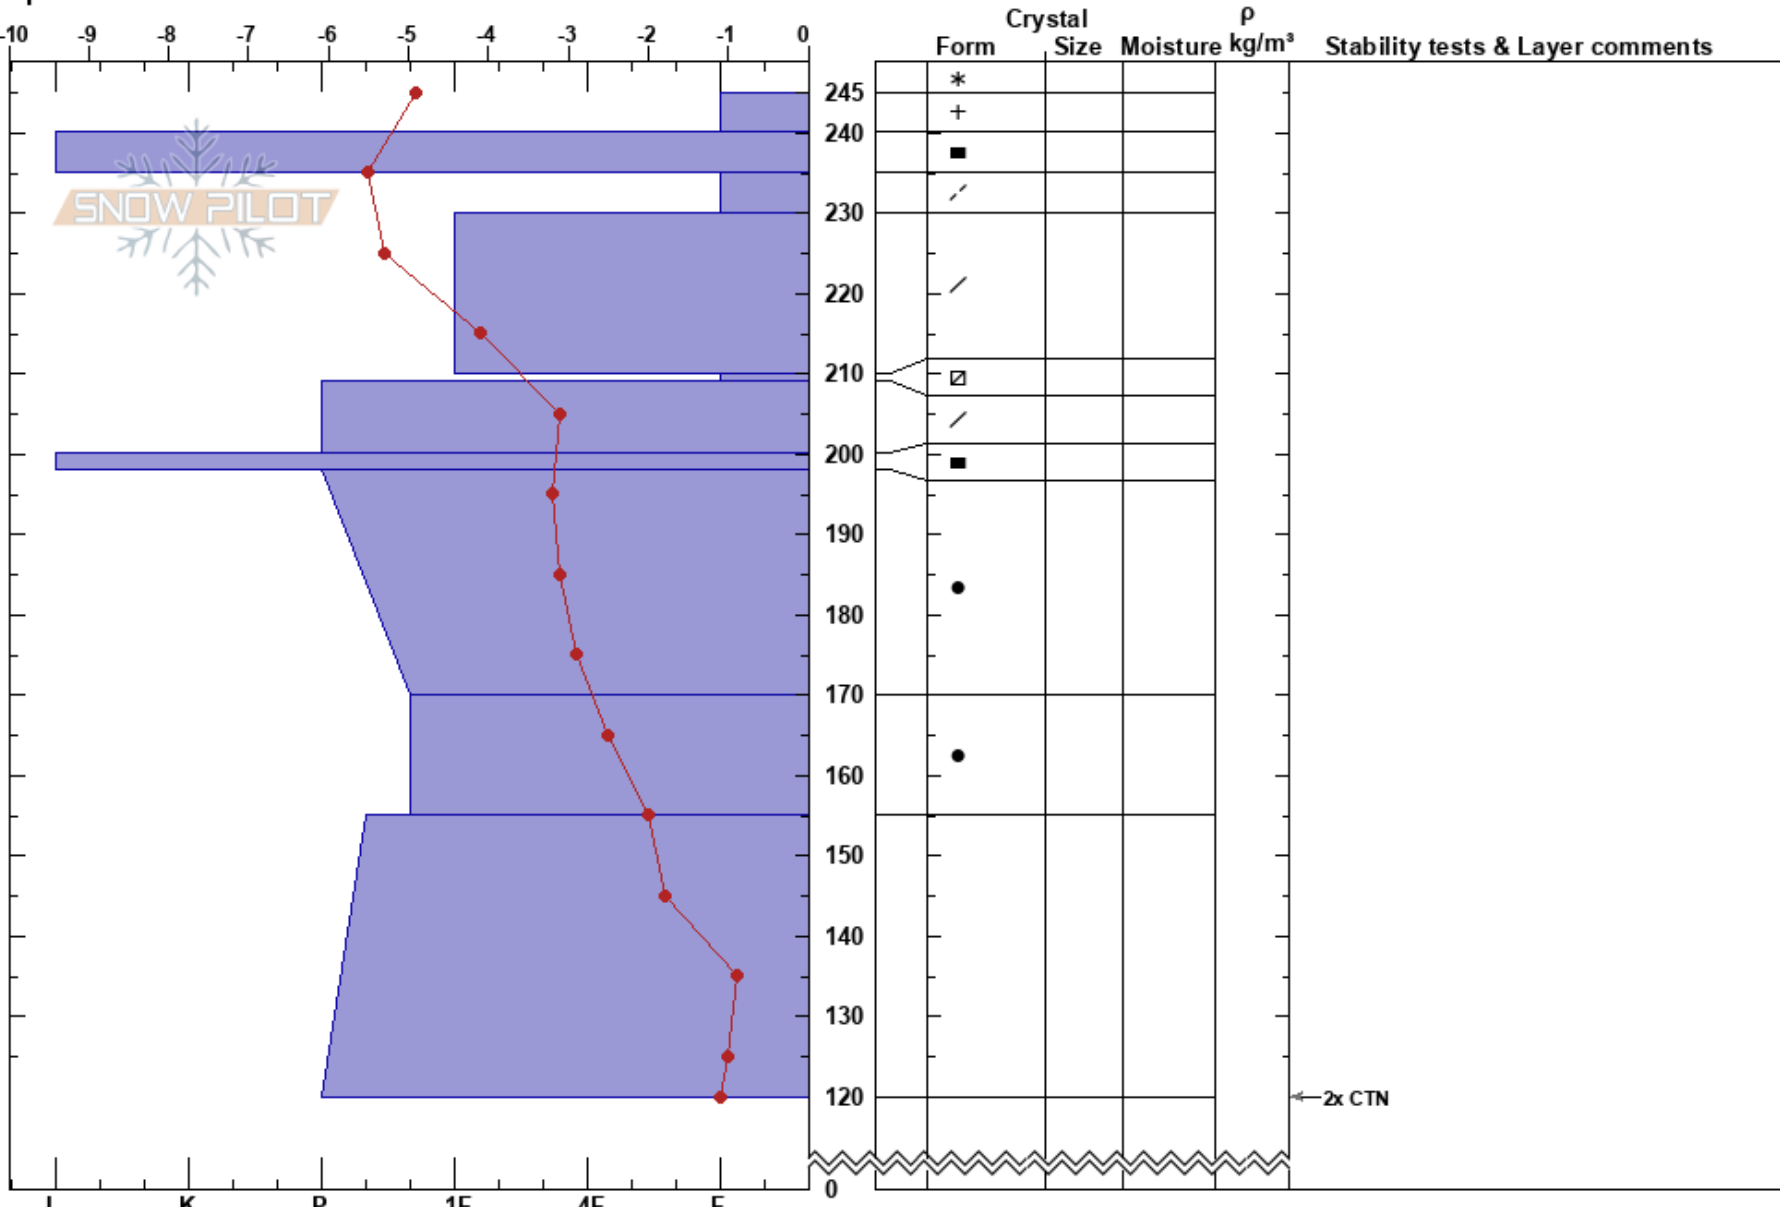

Lunch Peak ridge
 Cabinet Mountains
 ID
 Elevation: 6262 ft
 Aspect: 150°
 Specifics:

Jeff Thompson
 02/24/2022 - 11:00am
 Co-ord: 48.38588N, -116.18485W
 Slope Angle: 24°
 Wind Loading: previous

Stability:
 Air Temperature: -3°C
 Sky Cover: FEW
 Precipitation: S-1
 Wind: SW Light Breeze

HS:245
 Layer Stability:
 PF:3
 PS:3
 210-209cm:Problematic layer

Notes: wind loading from many directions over the past week. Most recently from the SW cross loading and reverse loading many slopes near and above tree line.