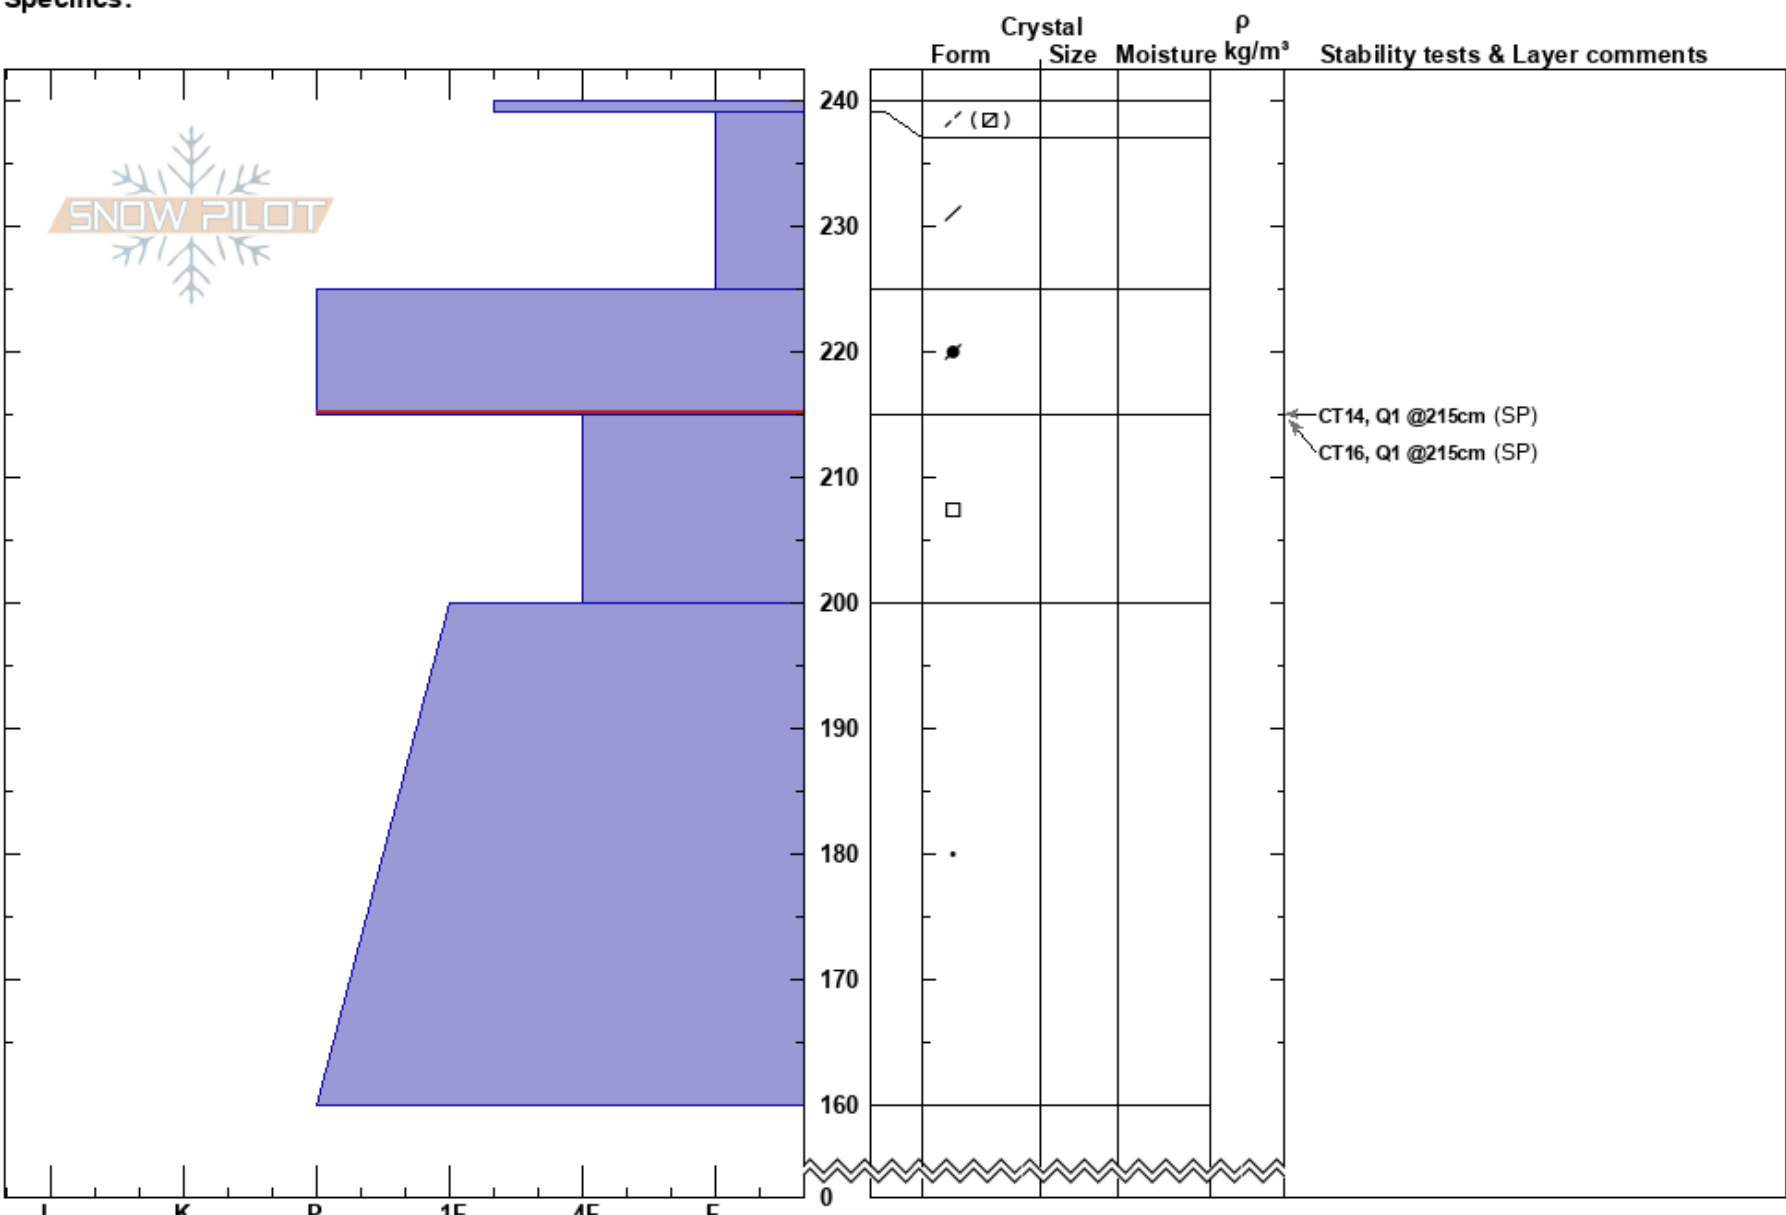

Coke Chute 10500 feet
 Eastern Sierra Nevada
 CA
Elevation: 10558 ft
Aspect: E
Specifics:

Jonathan Tuttle
 02/24/2022 - 1:30am
Co-ord: 37.91523N, -119.20554W
Slope Angle: 30°
Wind Loading: previous

Stability:
Air Temperature: -6°C
Sky Cover: CLR
Precipitation: NO
Wind: NW Moderate

HS:240
PF:30
PS: 15
Layer Notes:
 225-215cm:Problematic layer

Notes: