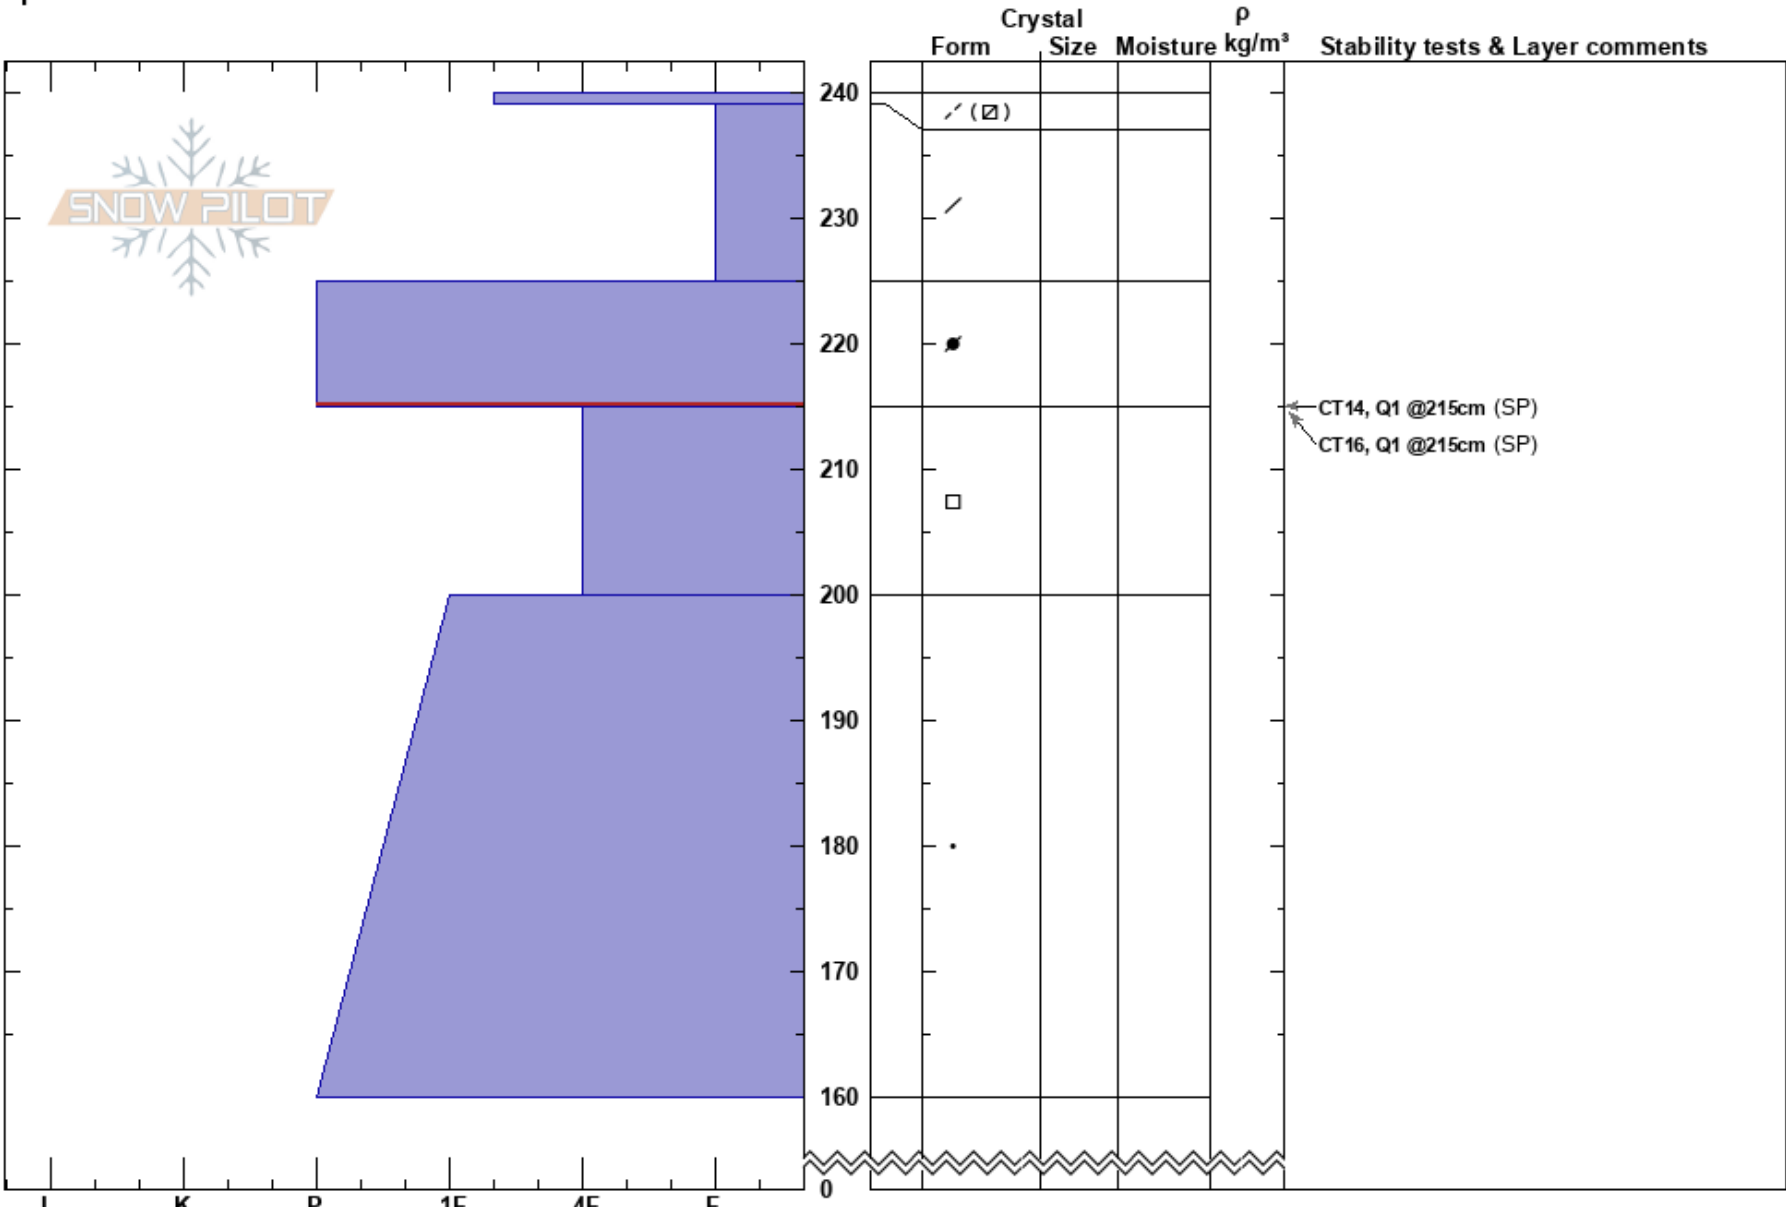

Coke Chute 10500 feet
 Eastern Sierra Nevada
 CA
Elevation: 10558 ft
Aspect: E
Specifics:

Jonathan Tuttle
 02/24/2022 - 1:30am
Co-ord: 37.91523N, -119.20554W
Slope Angle: 30°
Wind Loading: previous

Stability:
Air Temperature: -6°C
Sky Cover: CLR
Precipitation: NO
Wind: NW Moderate

HS:240
PF:30
PS: 15
Layer Notes:
 225-215cm:Problematic layer

Notes: