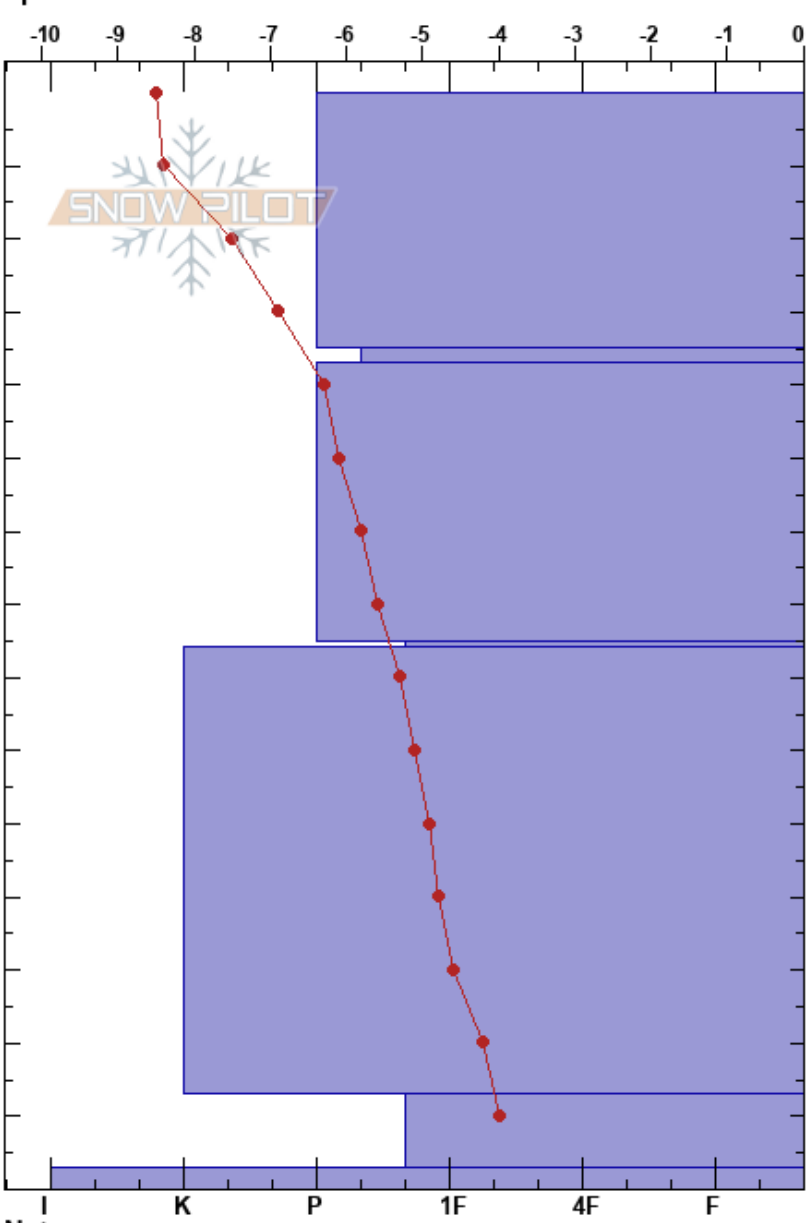

Hákkullur í Bláfjöllum
 Southwest corner
 Iceland
Elevation: 657 m
Aspect: W
Specifics:

Stefán Jökull Jakobsson
 24/02/2022 - 16:15
Co-ord: 63.98261N, -21.62104W
Slope Angle: 30°
Wind Loading: no

Stability:
Air Temperature: -7.7°C
Sky Cover: FEW
Precipitation: NO
Wind: SW Light Breeze

Layer Notes:

Height (m)	Crystal		ρ kg/m ³	Stability tests & Layer comments
	Form	Size		
0 - 35	•	0.5		
35 - 75	•	0.5		
75 - 145	• (Δ)	0.5-1.5		
145 - 150	•	1-1.5		
150	■			ECTX

Notes: