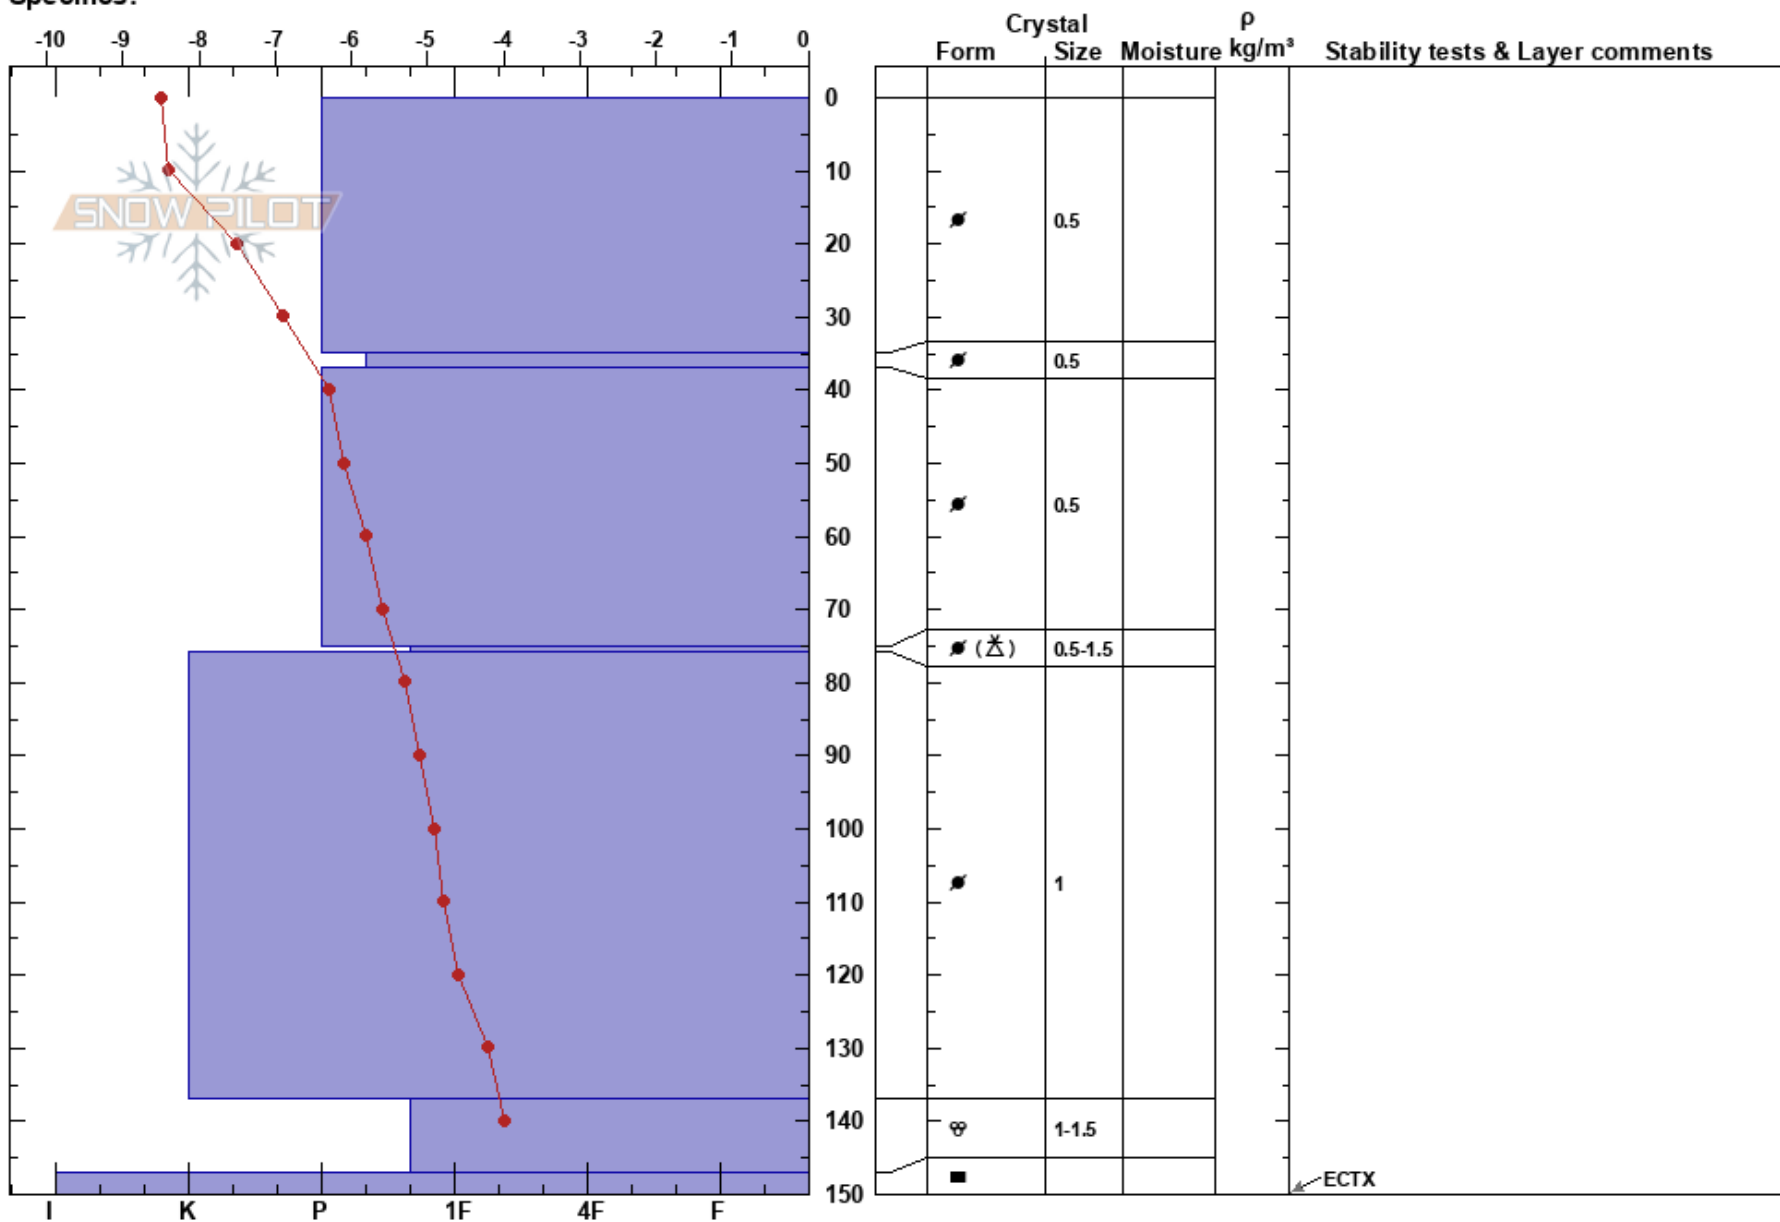

Hákkullur í Bláfjöllum
 Southwest corner
 Iceland
Elevation: 657 m
Aspect: W
Specifics:

Stefán Jökull Jakobsson
 24/02/2022 - 16:15
Co-ord: 63.98261N, -21.62104W
Slope Angle: 30°
Wind Loading: no

Stability:
Air Temperature: -7.7°C
Sky Cover: FEW
Precipitation: NO
Wind: SW Light Breeze

Layer Notes:

Notes: