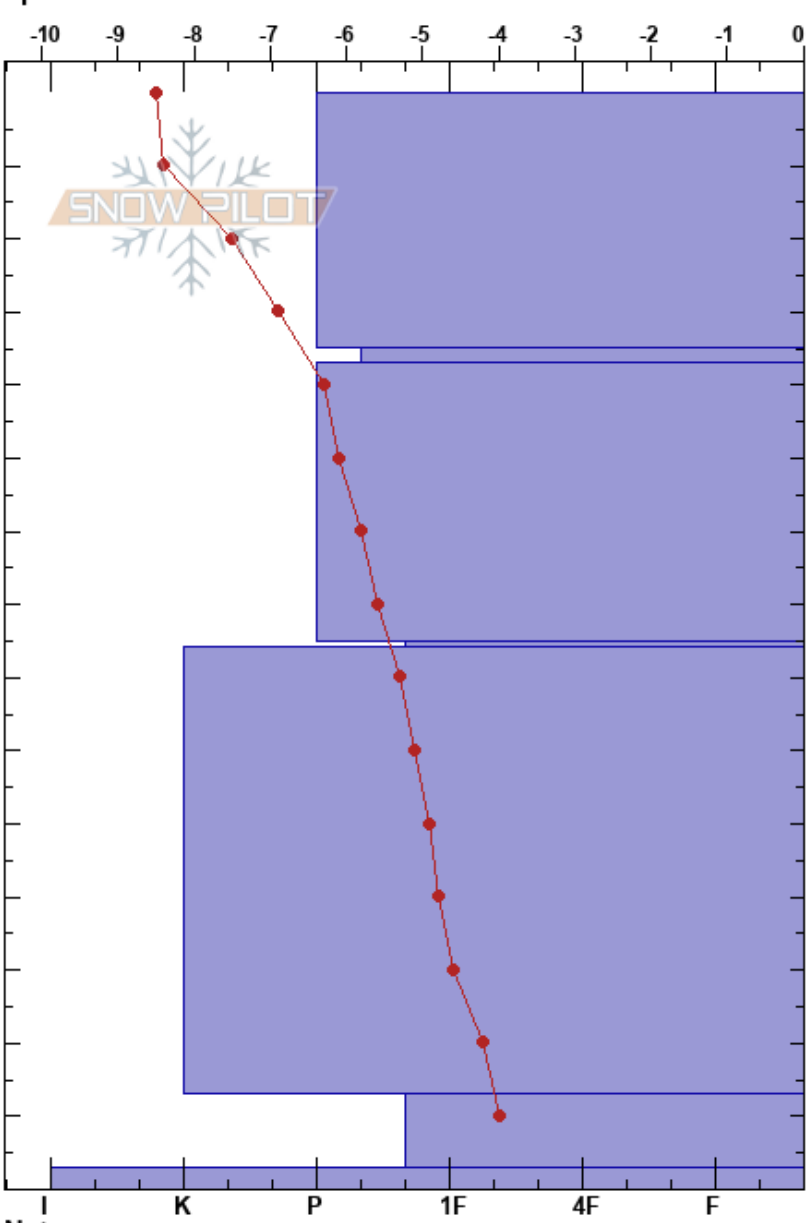

Hákolur í Bláfjöllum  
 Southwest corner  
 Iceland  
 Elevation: 657 m  
 Aspect: W  
 Specifics:

Stefán Jökull Jakobsson  
 24/02/2022 - 16:15  
 Co-ord: 63.98261N, -21.62104W  
 Slope Angle: 30°  
 Wind Loading: no

Stability:  
 Air Temperature: -7.7°C  
 Sky Cover: FEW  
 Precipitation: NO  
 Wind: SW Light Breeze

Layer Notes:

Height (m)	Crystal		$\rho$ kg/m <sup>3</sup>	Stability tests & Layer comments
	Form	Size		
0				
10				
20	•	0.5		
30				
35	•	0.5		
40				
50	•	0.5		
60				
70				
75	• (Δ)	0.5-1.5		
80				
90				
100				
110	•	1		
120				
130				
140	•	1-1.5		
150	■			ECTX