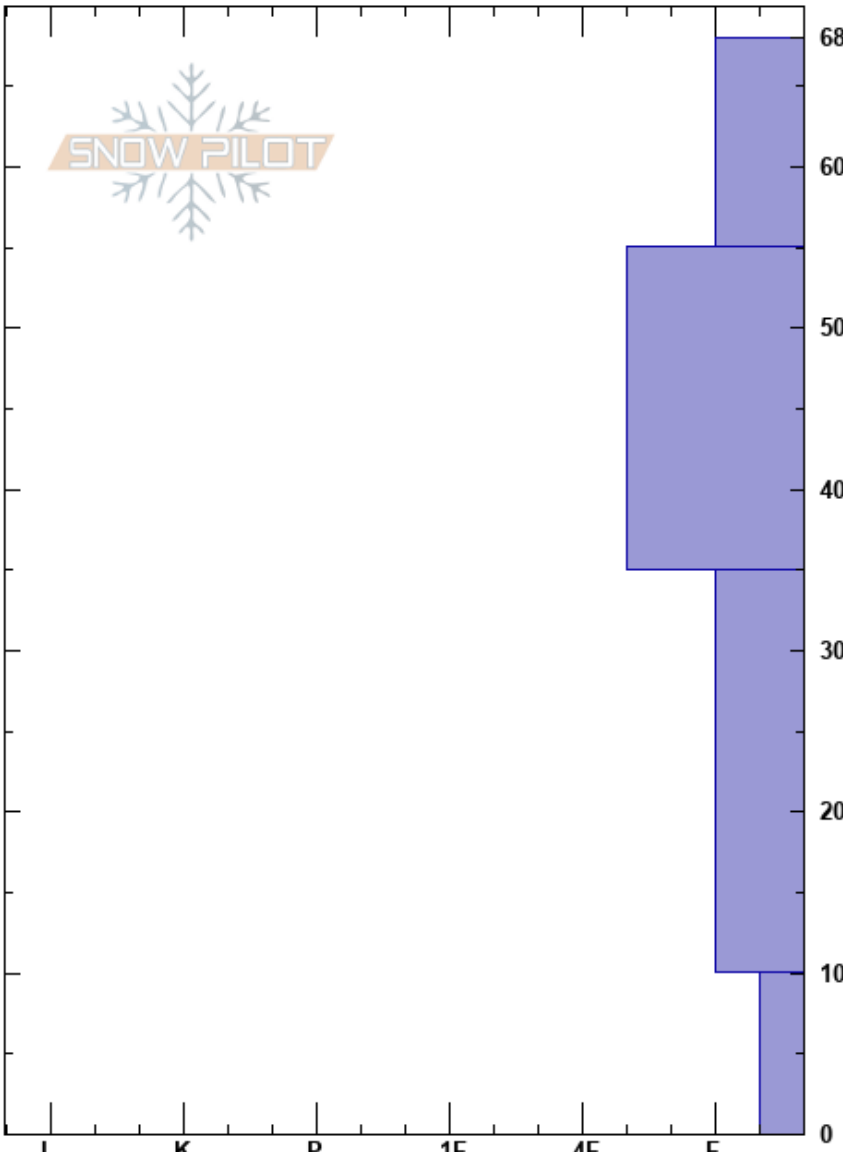

West Broadway
 Tenmile Range
 CO
Elevation: 11400 ft
Aspect: 345°
Specifics: Pit dug in a Ski Area; Pit is representative of backcountry; We skied slope

Duke Barlow
 12/07/2017 - 12:50pm
Co-ord: 39.45952N, -106.08927W
Slope Angle: 38°
Wind Loading: yes

Stability: Good **HS:**68
Air Temperature: -15°C **PF:**50 **Layer Notes:** 10-0cm: Problematic layer
Sky Cover: OVC
Precipitation: S-1
Wind: NW Moderate

Crystal Form	Crystal Size	Moisture	ρ kg/m ³	Stability tests & Layer comments
+ (/)	1-2			
□	1-2			
□	2-3			
□	3-4			