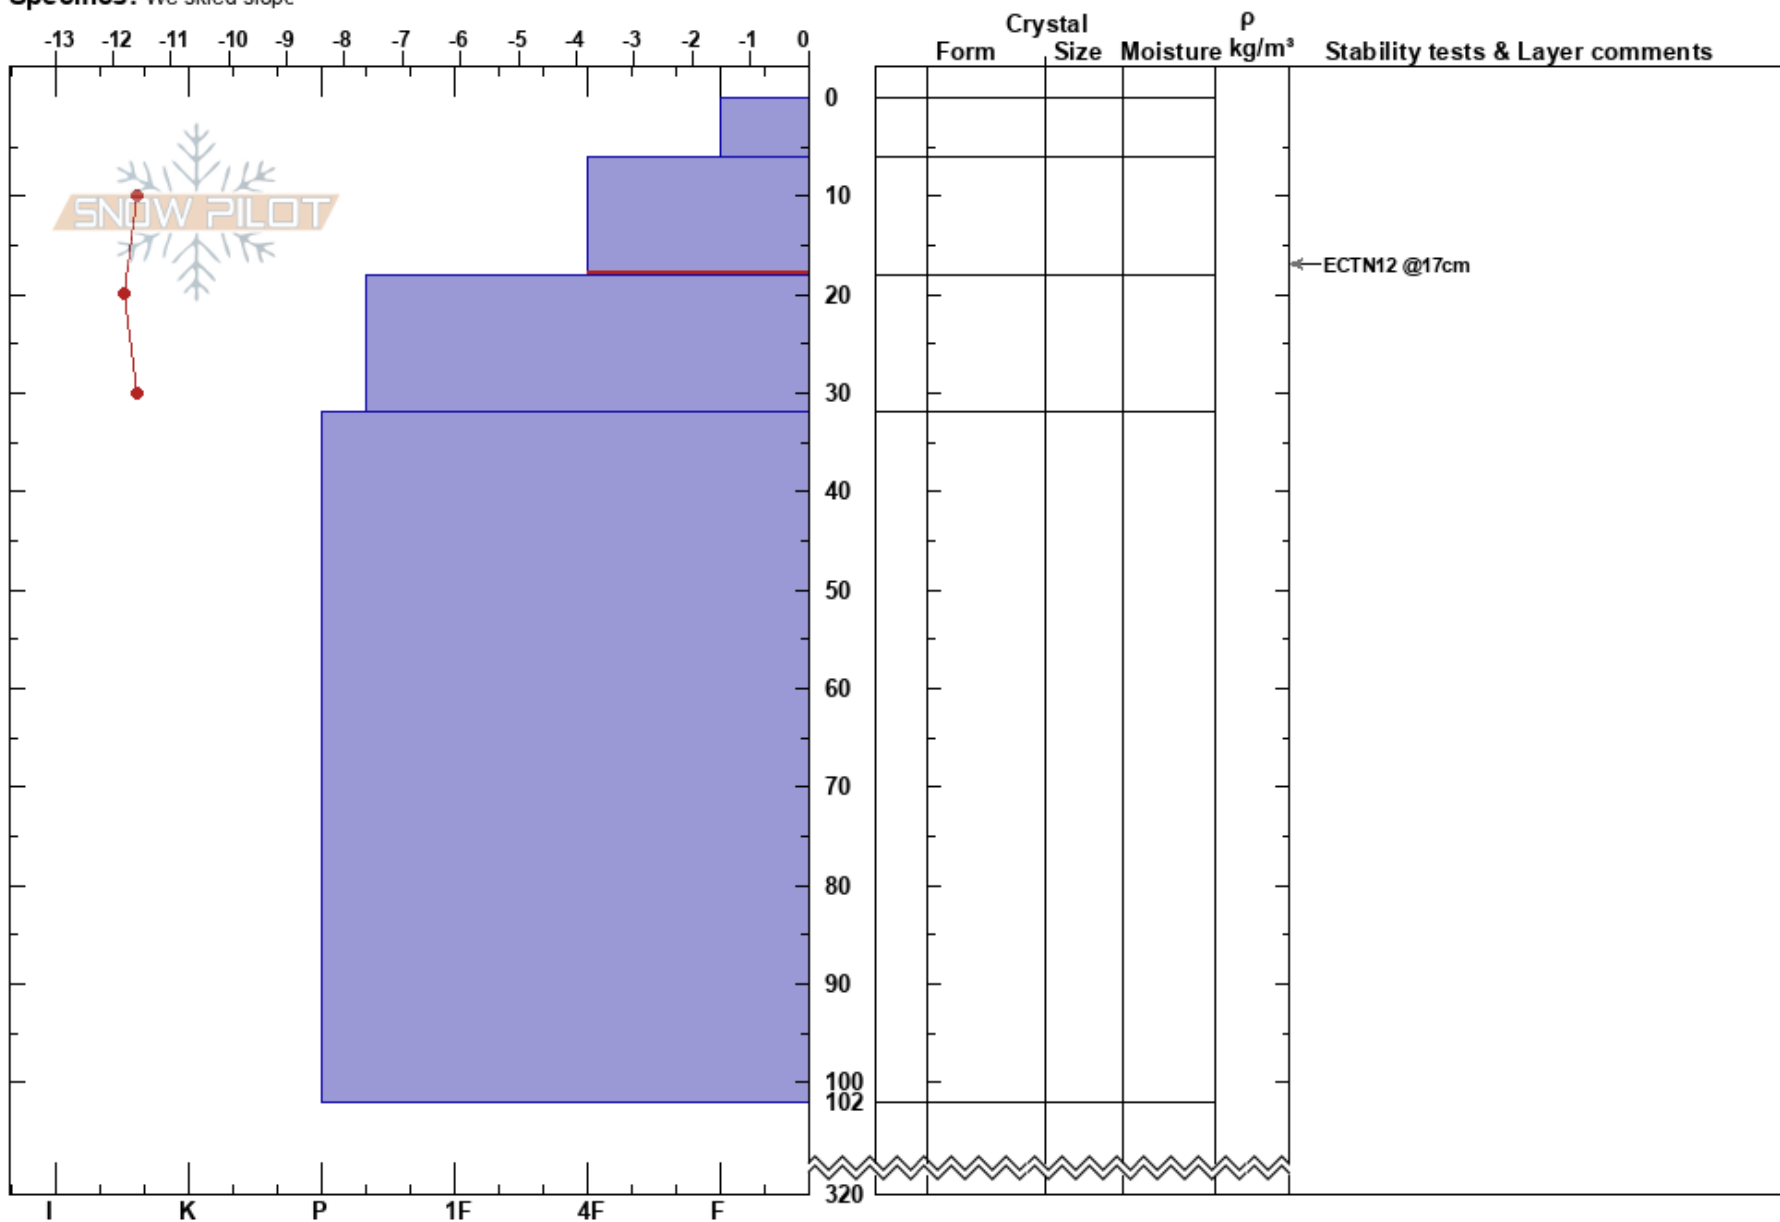

Kårsa N
 Abisko
 Sweden
Elevation: 1032 m
Aspect: N
Specifics: We skied slope

Erik Boström
 24/02/2022 - 10:40
Co-ord: 34W 396572W 7581143N
Slope Angle: 29°
Wind Loading: yes

Stability: **HS:**320 **Layer Notes:**
Air Temperature: -6.7°C **PF:**35 6-18cm: Problematic layer
Sky Cover: SCT
Precipitation: NO
Wind: W Light Breeze