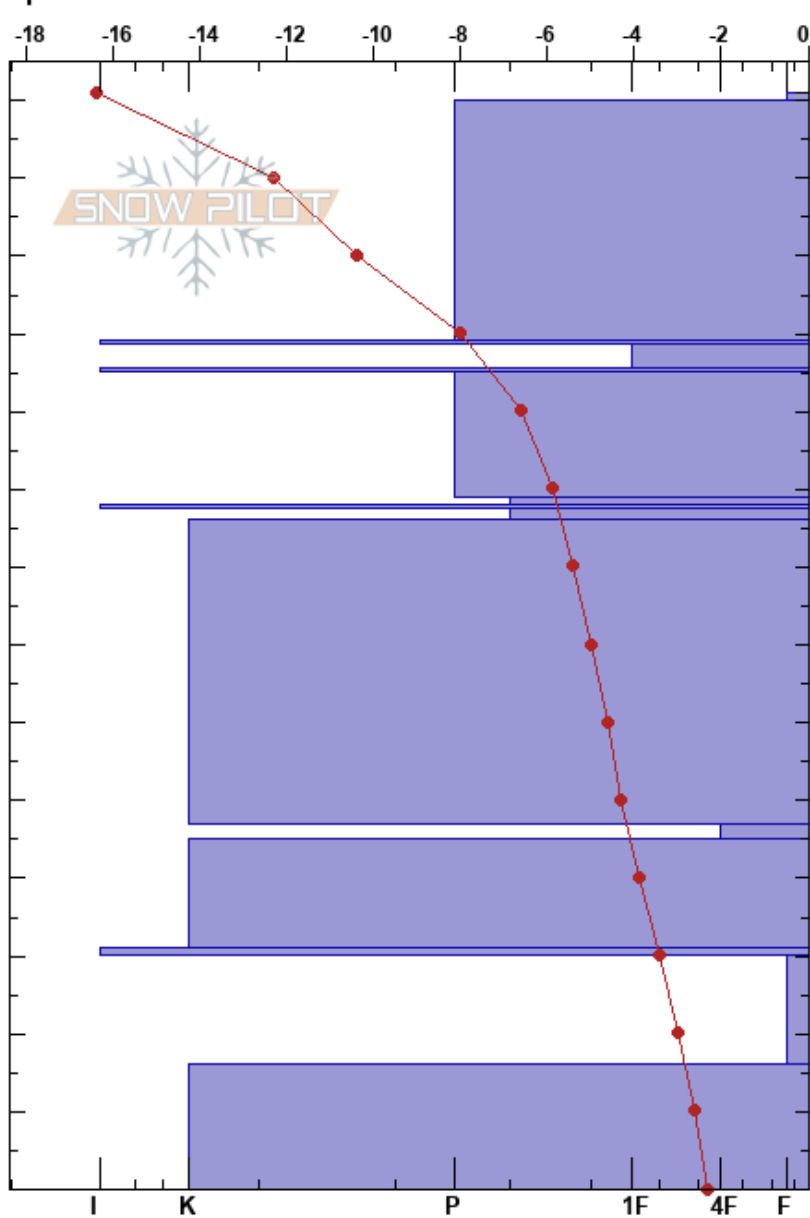

Flapк  
 Khibiny mountains  
 Russia  
 Elevation: 470 m  
 Aspect: W  
 Specifics:

Vadim Vatof  
 23/02/2022 - 12:00  
 Co-ord: 67.60180N, 33.69378E  
 Slope Angle: 28°  
 Wind Loading:

Stability:  
 Air Temperature: -12°C  
 Sky Cover: CLR  
 Precipitation: NO  
 Wind:

HS:141 PF:6

Layer Notes:

Height (m)	Crystal		$\rho$ kg/m <sup>3</sup>	Stability tests & Layer comments
	Form	Size		
141	∇	1-2	D	
130	•	0.1-0.3	D	
120				
110	■			
110	□	0.3-0.5	D	
100	■			
100	●	0.3-0.5	D	
100	□	0.3-0.5	D	
90	■			
90	□	0.3-0.5	D	
80	■			
80	□	0.3-0.5	D	
70				
60	•	0.1-0.3	D	
50				
50	□	1-2	D	
40	⊖	0.1-0.3	D	
30	■			0.34
20	∧	2-4	D	← CT21, SC @16cm
10	∧	1-2	D	
0				