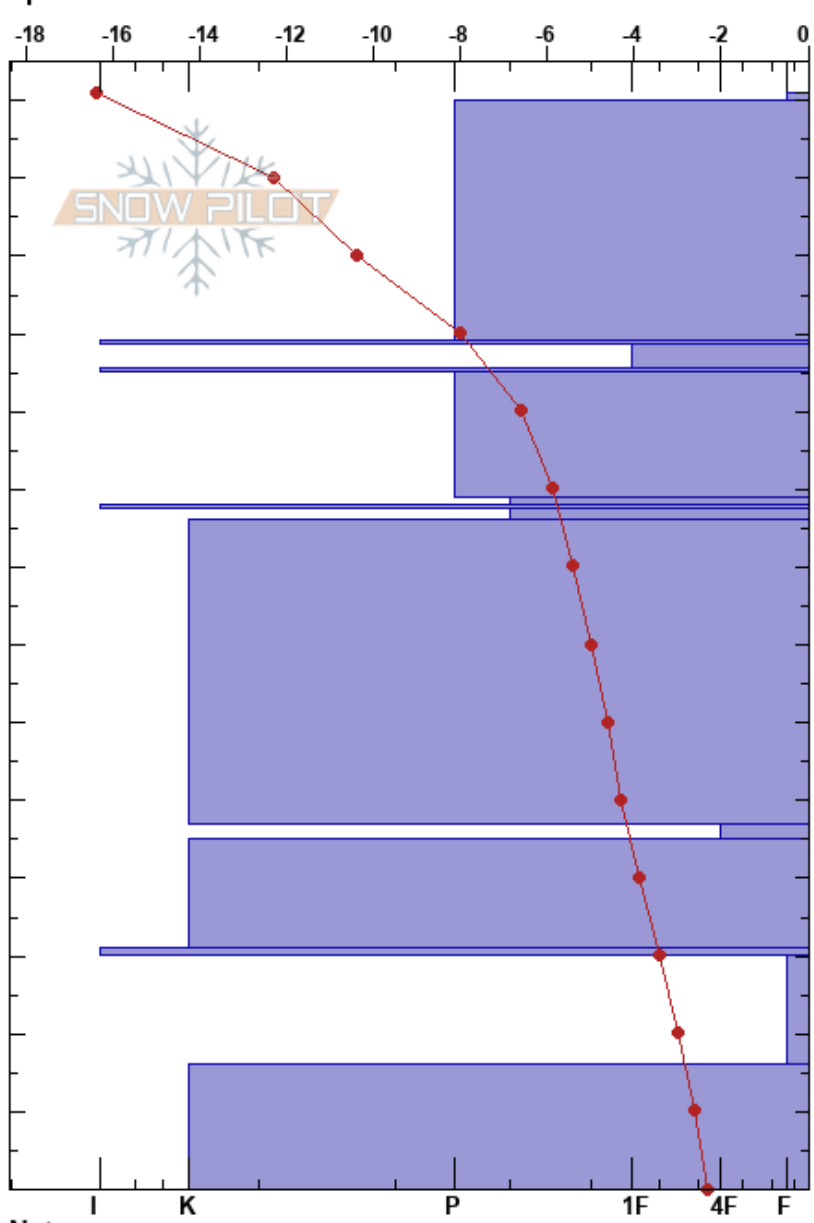

HS:141 PF:6

Layer Notes:

| Elevation (m) | Crystal |         | $\rho$ kg/m <sup>3</sup> | Stability tests & Layer comments |
|---------------|---------|---------|--------------------------|----------------------------------|
|               | Form    | Size    |                          |                                  |
| 141           | ∇       | 1-2     | D                        |                                  |
| 130           | •       | 0.1-0.3 | D                        |                                  |
| 120           |         |         |                          |                                  |
| 110           | ■       |         |                          |                                  |
| 100           | □       | 0.3-0.5 | D                        |                                  |
| 90            | ■       |         |                          |                                  |
| 80            | ●       | 0.3-0.5 | D                        |                                  |
| 70            | □       | 0.3-0.5 | D                        |                                  |
| 60            | ■       |         |                          |                                  |
| 50            | □       | 0.3-0.5 | D                        |                                  |
| 40            | •       | 0.1-0.3 | D                        |                                  |
| 30            | □       | 1-2     | D                        |                                  |
| 20            | ⊖       | 0.1-0.3 | D                        |                                  |
| 10            | ■       |         |                          | 0.34                             |
| 0             | ∧       | 2-4     | D                        | ← CT21, SC @16cm                 |
| 0             | ∧       | 1-2     | D                        |                                  |