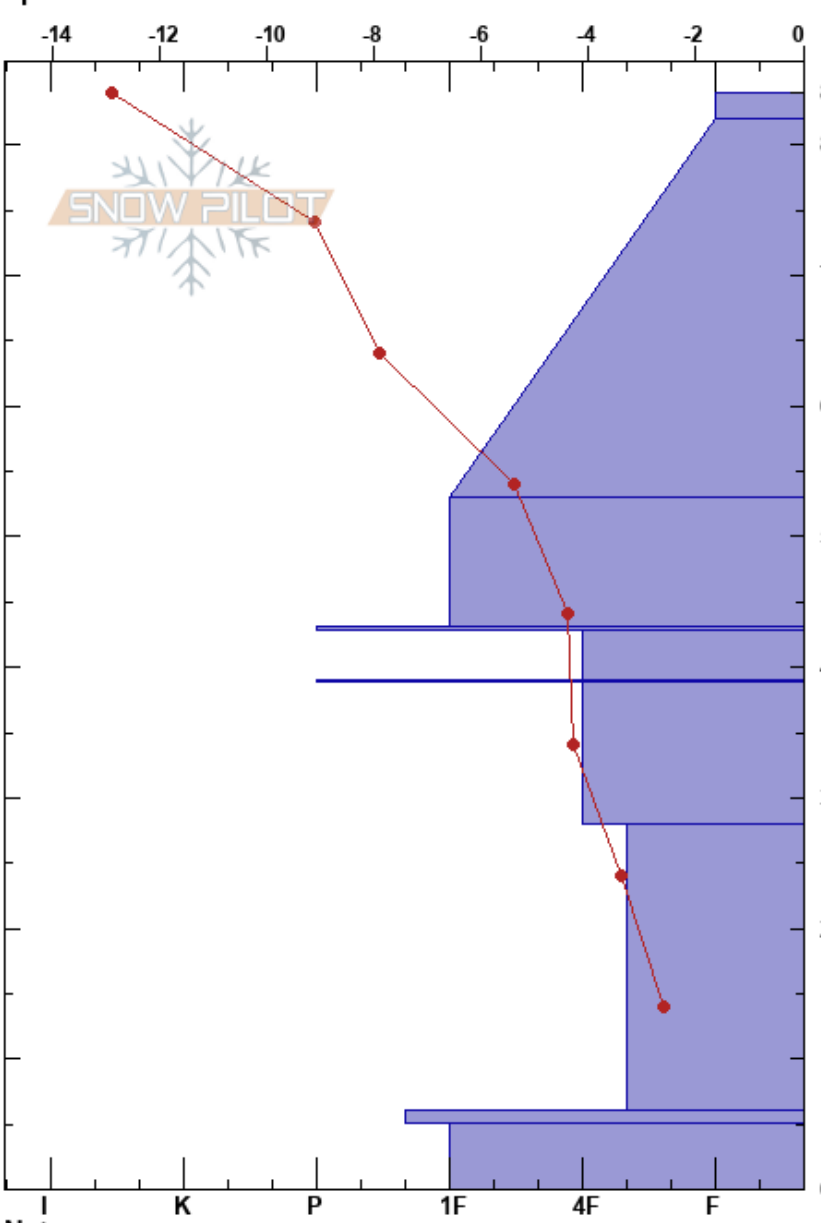

Air Temperature: -13.6°C

42.8-39cm: Problematic layer

Elevation: 176 m

Slope Angle: 0°

Sky Cover: OVC

Precipitation: S-1

Aspect:

Wind Loading:

Wind: Calm

Specifics:

	Crystal		ρ kg/m³	Stability tests & Layer comments
	Form	Size		
84	*	3	D	
80				
70	/ (+)	1-2	D	
60				
50	☉	0.5	D	
45	☉		D	
40	☉	1	D	
35	☉		D	
30	□	1.5	D	
20	^	3-4	D	
10				
5	☉		D	
0	^		D	