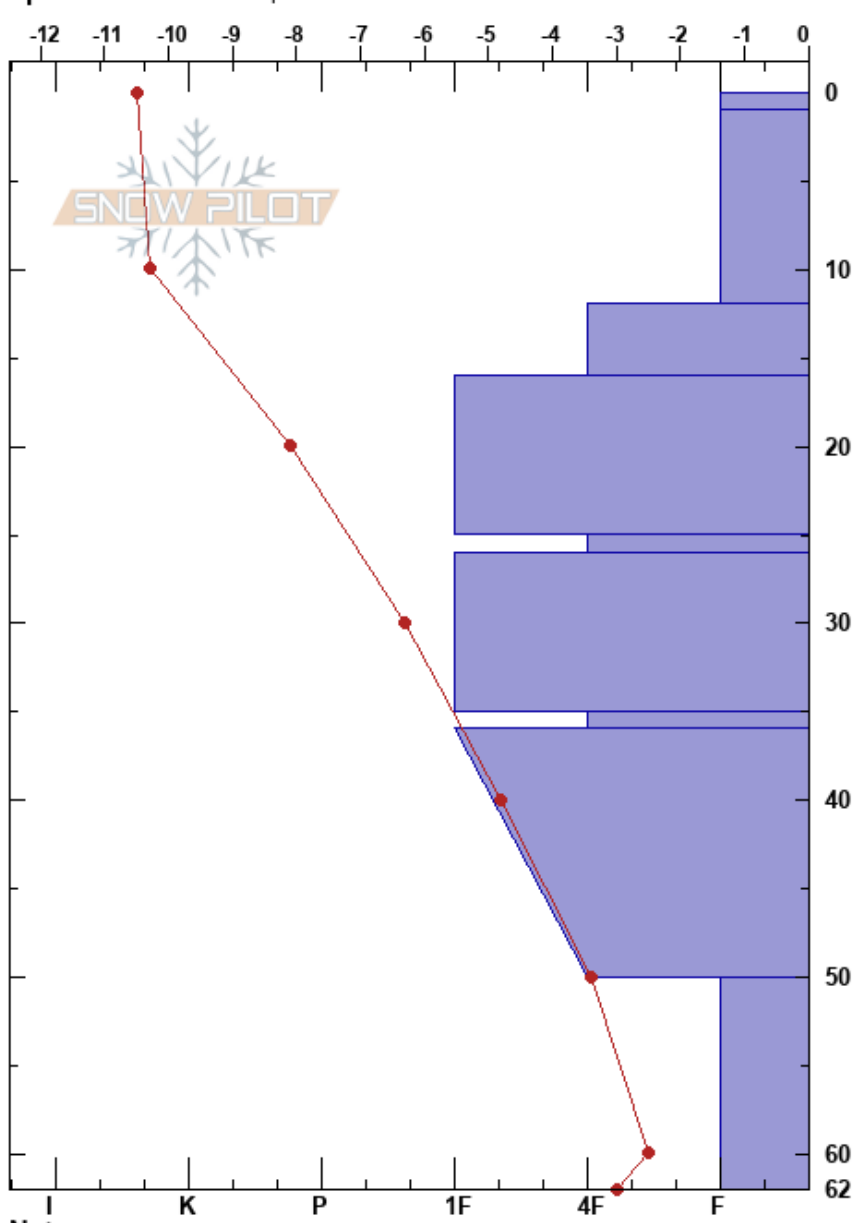

Mustikkamaa
 Finland
 Elevation: 350 m
 Aspect: SE
 Specifics: We skied slope

Ville Väkeväinen
 07/12/2017 - 15:14
 Co-ord: 67.03037N, 27.22910E
 Slope Angle: 20°
 Wind Loading:

Stability: HS:62
 Air Temperature: -10.4°C PF:20
 Sky Cover: OVC
 Precipitation: NO
 Wind: SW Light Breeze

Layer Notes:

Form	Crystal Size	Moisture	ρ kg/m ³	Stability tests & Layer comments
⊙	0.1			
•	1			
•	1-1.5			
/	3			
□	1			← CT22, SC @25cm
•	1			
□	2			
	1			
				← CT23, SC @51cm
^	3-5			

Notes: