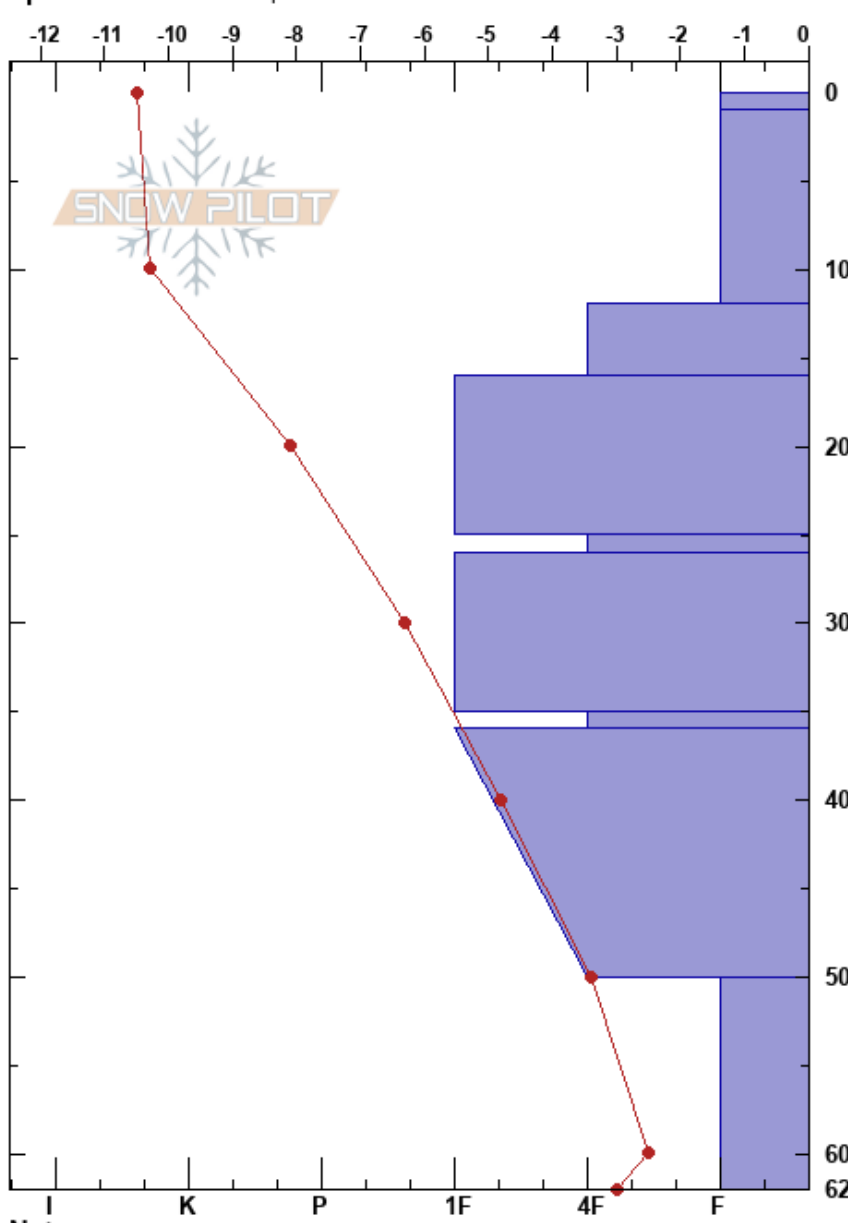

Mustikkamaa
 Finland
 Elevation: 350 m
 Aspect: SE
 Specifics: We skied slope

Ville Väkeväinen
 07/12/2017 - 15:14
 Co-ord: 67.03037N, 27.22910E
 Slope Angle: 20°
 Wind Loading:

Stability: HS:62
 Air Temperature: -10.4°C PF:20
 Sky Cover: OVC
 Precipitation: NO
 Wind: SW Light Breeze

Layer Notes:

Form	Crystal Size	Moisture	ρ kg/m ³	Stability tests & Layer comments
⊙	0.1			
●	1			
●	1-1.5			
/	3			
□	1			← CT22, SC @25cm
●	1			
□	2			
	1			
				← CT23, SC @51cm
^	3-5			

Notes: