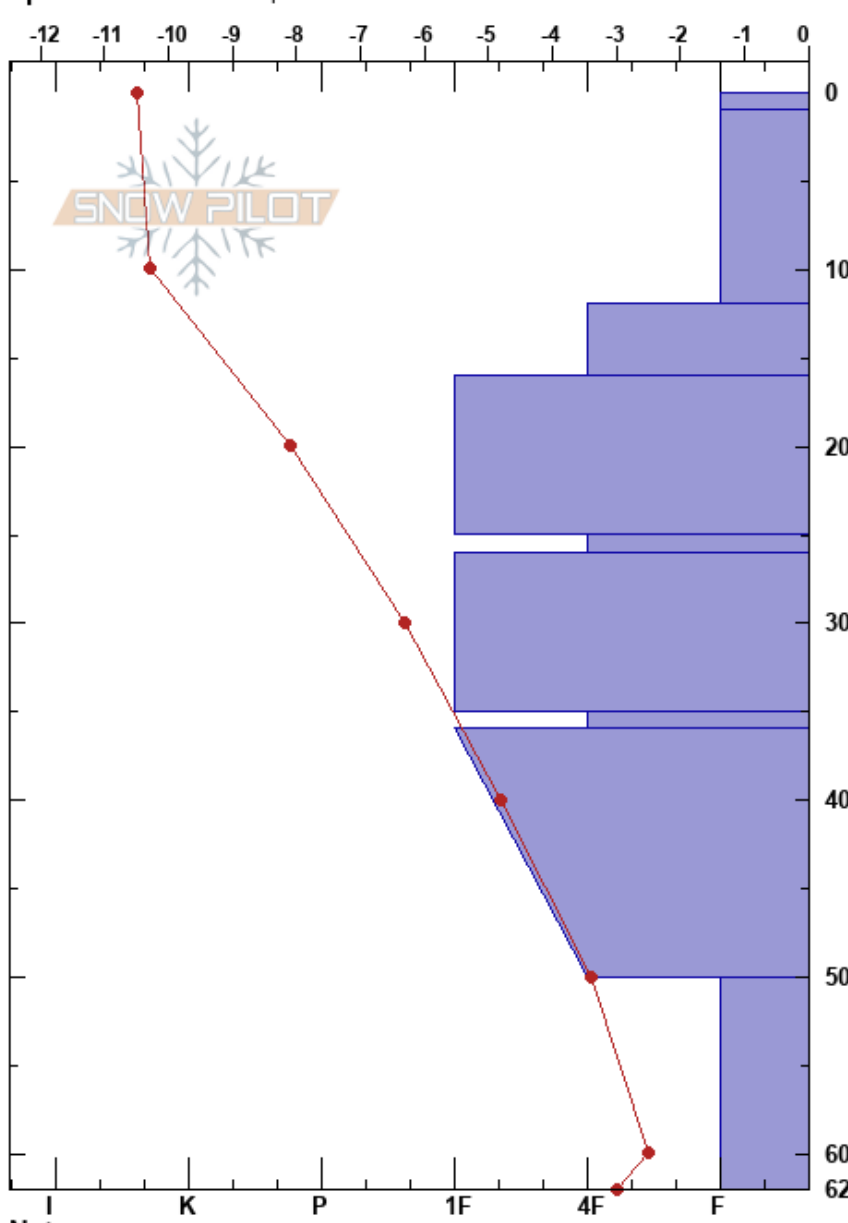

Mustikkamaa
 Finland
 Elevation: 350 m
 Aspect: SE
 Specifics: We skied slope

Ville Väkeväinen
 07/12/2017 - 15:14
 Co-ord: 67.03037N, 27.22910E
 Slope Angle: 20°
 Wind Loading:

Stability: HS:62
 Air Temperature: -10.4°C PF:20
 Sky Cover: OVC
 Precipitation: NO
 Wind: SW Light Breeze

Layer Notes:

Form	Crystal Size	Moisture	ρ kg/m ³	Stability tests & Layer comments
⊙	0.1			
•	1			
•	1-1.5			
/	3			
□	1			← CT22, SC @25cm
•	1			
□	2			
	1			
				← CT23, SC @51cm
^	3-5			

Notes: