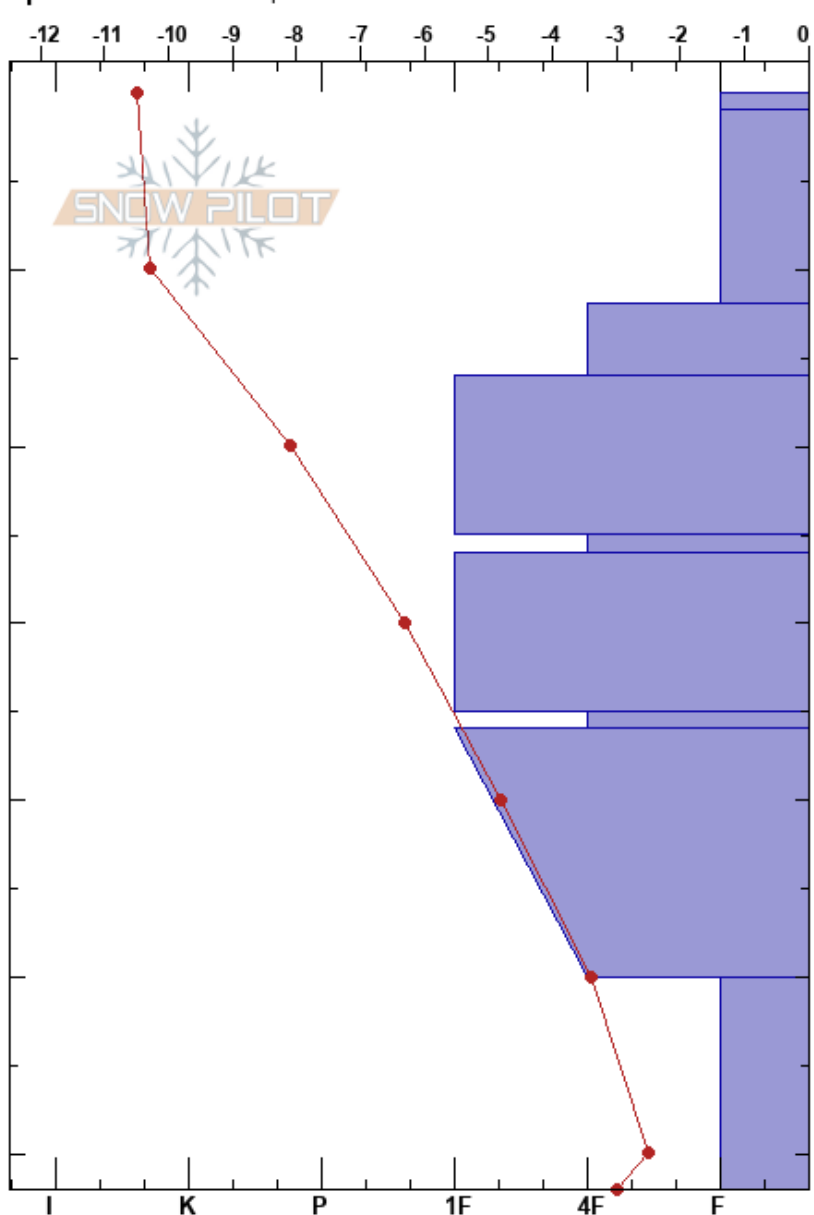

Mustikkamaa
 Finland
 Elevation: 350 m
 Aspect: SE
 Specifics: We skied slope

Ville Väkeväinen
 07/12/2017 - 15:14
 Co-ord: 67.03037N, 27.22910E
 Slope Angle: 20°
 Wind Loading:

Stability: HS:62
 Air Temperature: -10.4°C PF:20
 Sky Cover: OVC
 Precipitation: NO
 Wind: SW Light Breeze

Layer Notes:

Form	Crystal Size	Moisture	ρ kg/m ³	Stability tests & Layer comments
⊙	0.1			
●	1			
●	1-1.5			
/	3			
□	1			← CT22, SC @25cm
●	1			
□	2			
	1			
				← CT23, SC @51cm
^	3-5			

Notes: