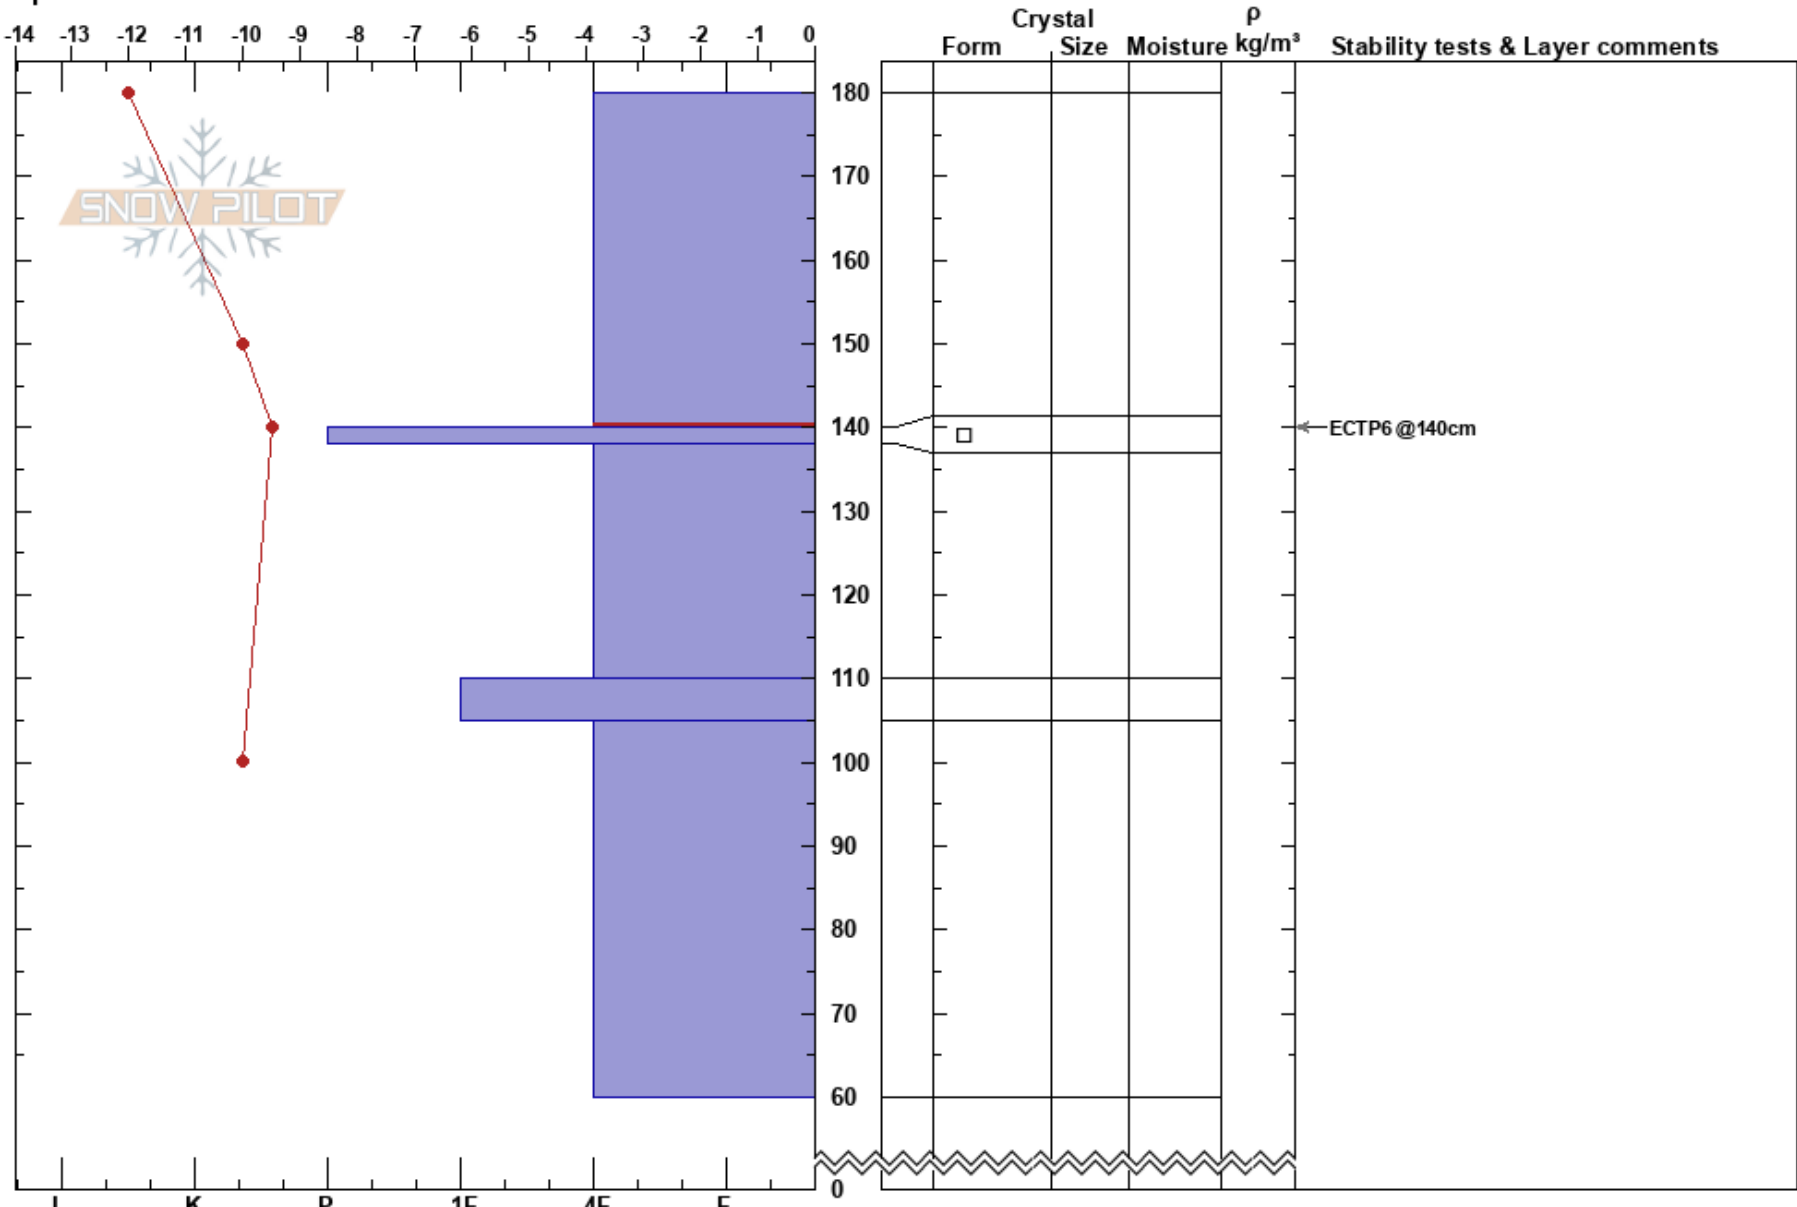

North Core
 Kachina Peaks
 AZ
 Elevation: 11369 ft
 Aspect: 70°
 Specifics:

Bray Moll
 02/22/2022 - 8:30am
 Co-ord: 35.33566N, -111.67191W
 Slope Angle: 32°
 Wind Loading: previous

Stability:
 Air Temperature:
 Sky Cover: OVC
 Precipitation: S1
 Wind: SW Strong

HS:180
 Layer Notes:
 180-140cm:Problematic layer

Notes: