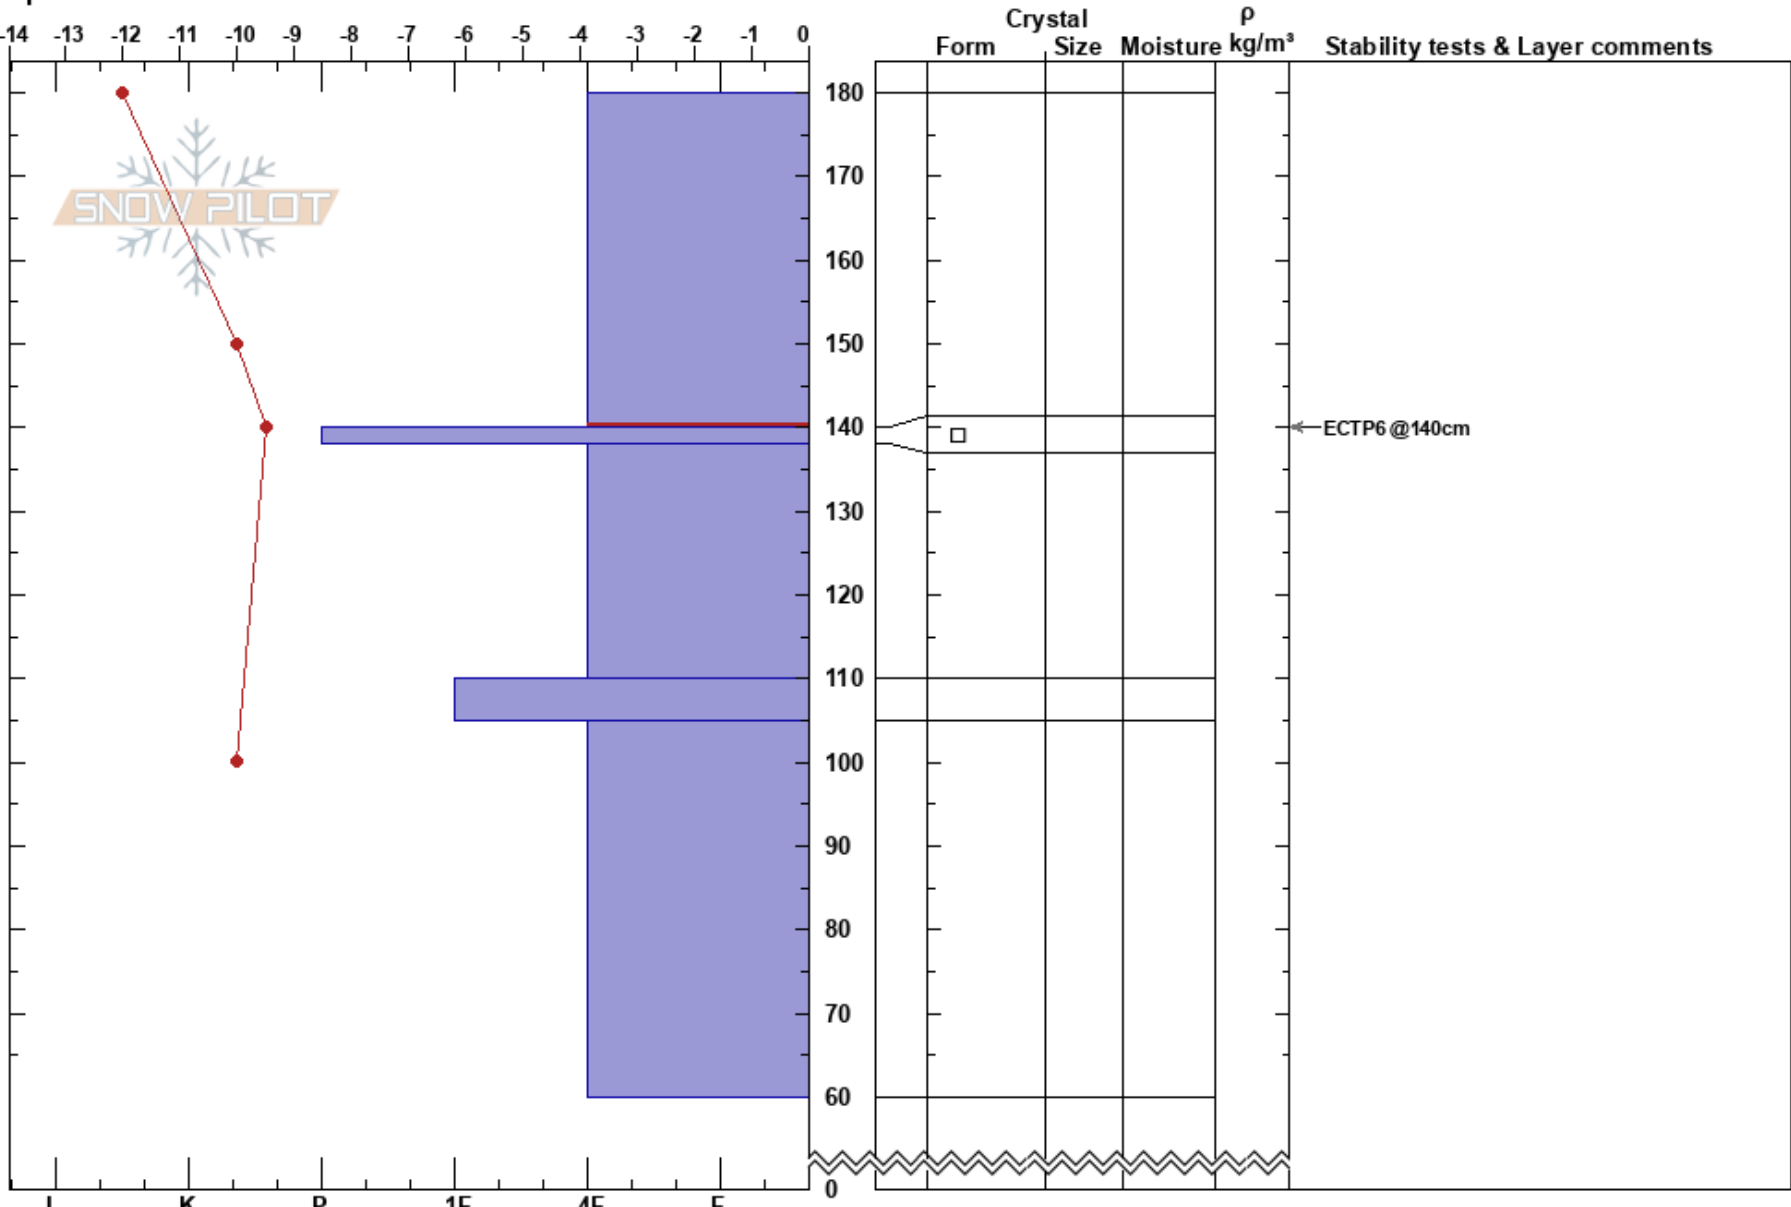

North Core  
 Kachina Peaks  
 AZ  
 Elevation: 11369 ft  
 Aspect: 70°  
 Specifics:

Bray Moll  
 02/22/2022 - 8:30am  
 Co-ord: 35.33566N, -111.67191W  
 Slope Angle: 32°  
 Wind Loading: previous

Stability:  
 Air Temperature:  
 Sky Cover: OVC  
 Precipitation: S1  
 Wind: SW Strong

HS:180  
 Layer Notes:  
 180-140cm: Problematic layer

Notes: