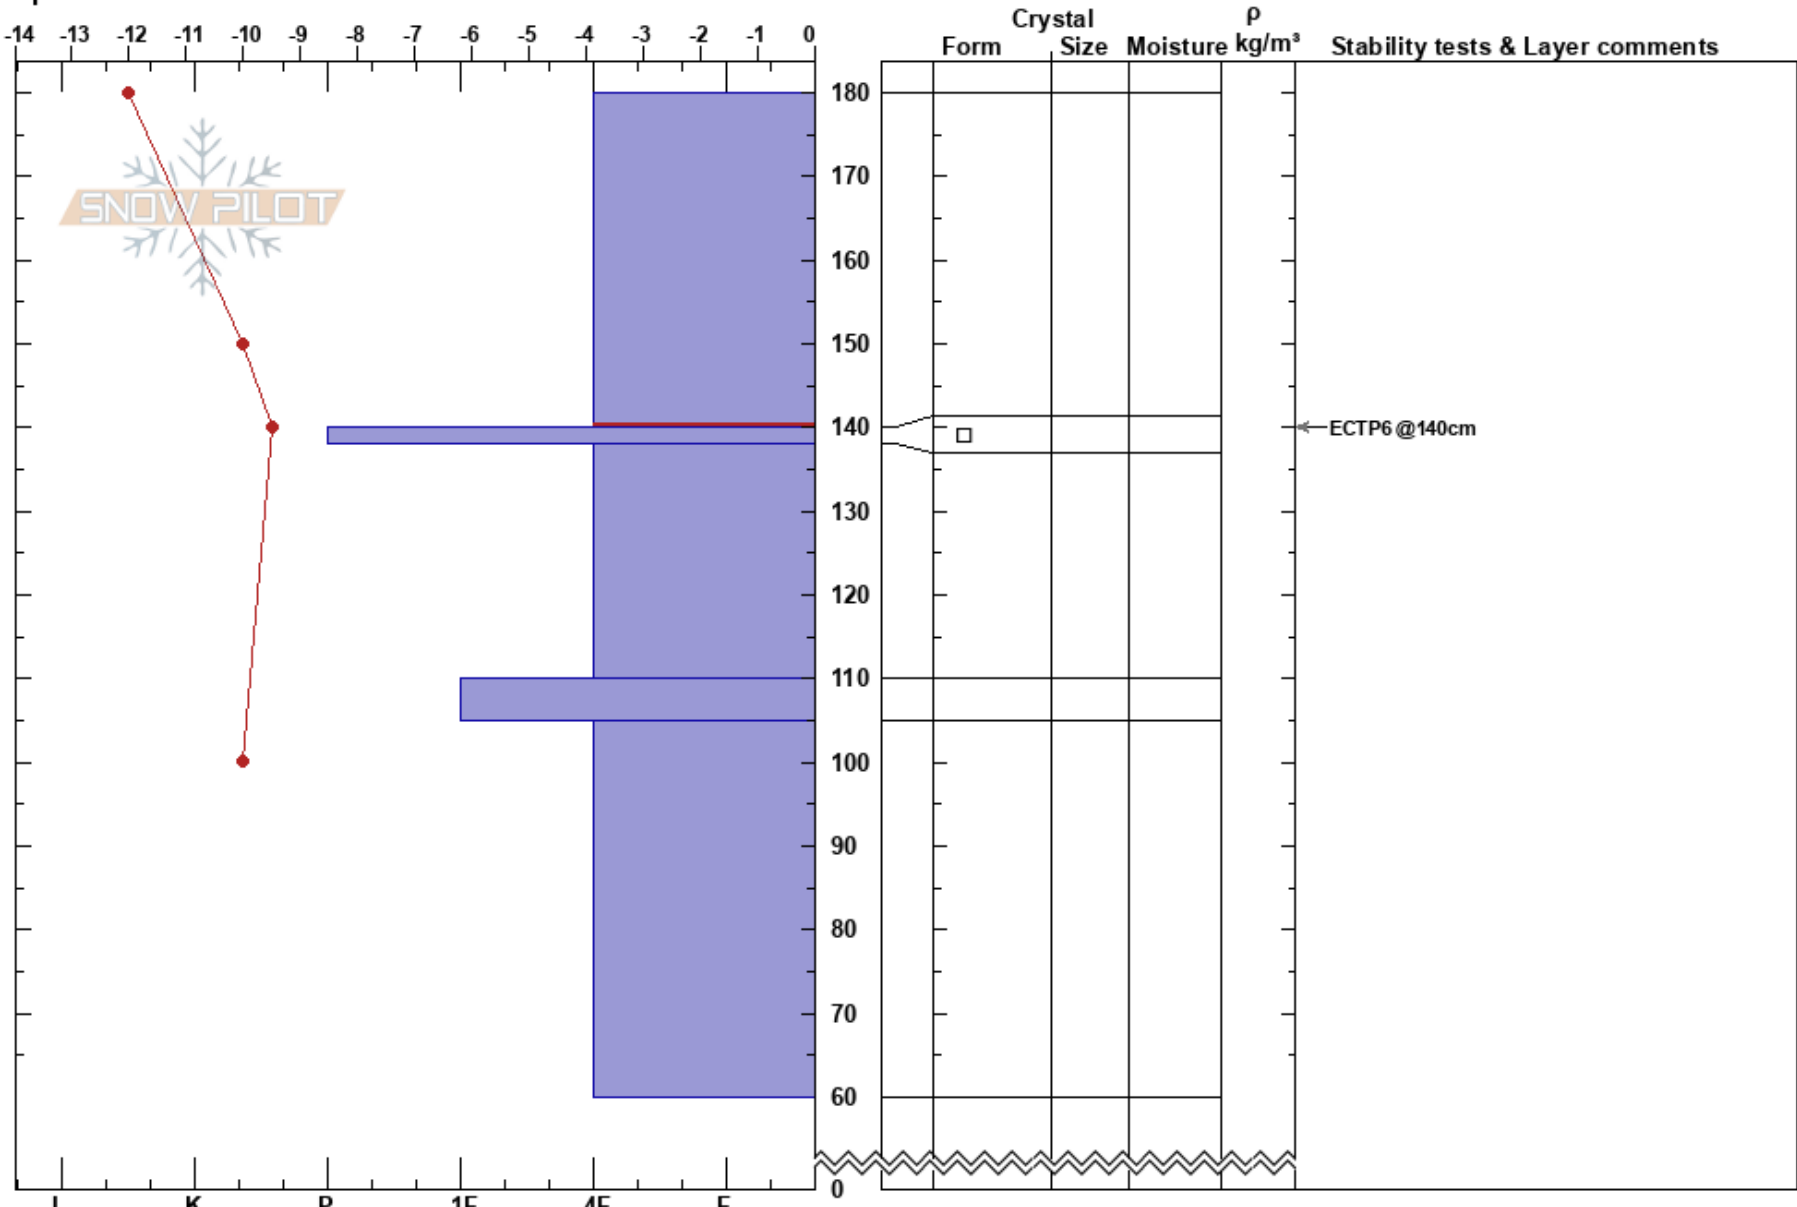

North Core  
 Kachina Peaks  
 AZ  
 Elevation: 11369 ft  
 Aspect: 70°  
 Specifics:

Bray Moll  
 02/22/2022 - 8:30am  
 Co-ord: 35.33566N, -111.67191W  
 Slope Angle: 32°  
 Wind Loading: previous

Stability:  
 Air Temperature:  
 Sky Cover: OVC  
 Precipitation: S1  
 Wind: SW Strong

HS:180  
 Layer Notes:  
 180-140cm: Problematic layer

Notes: