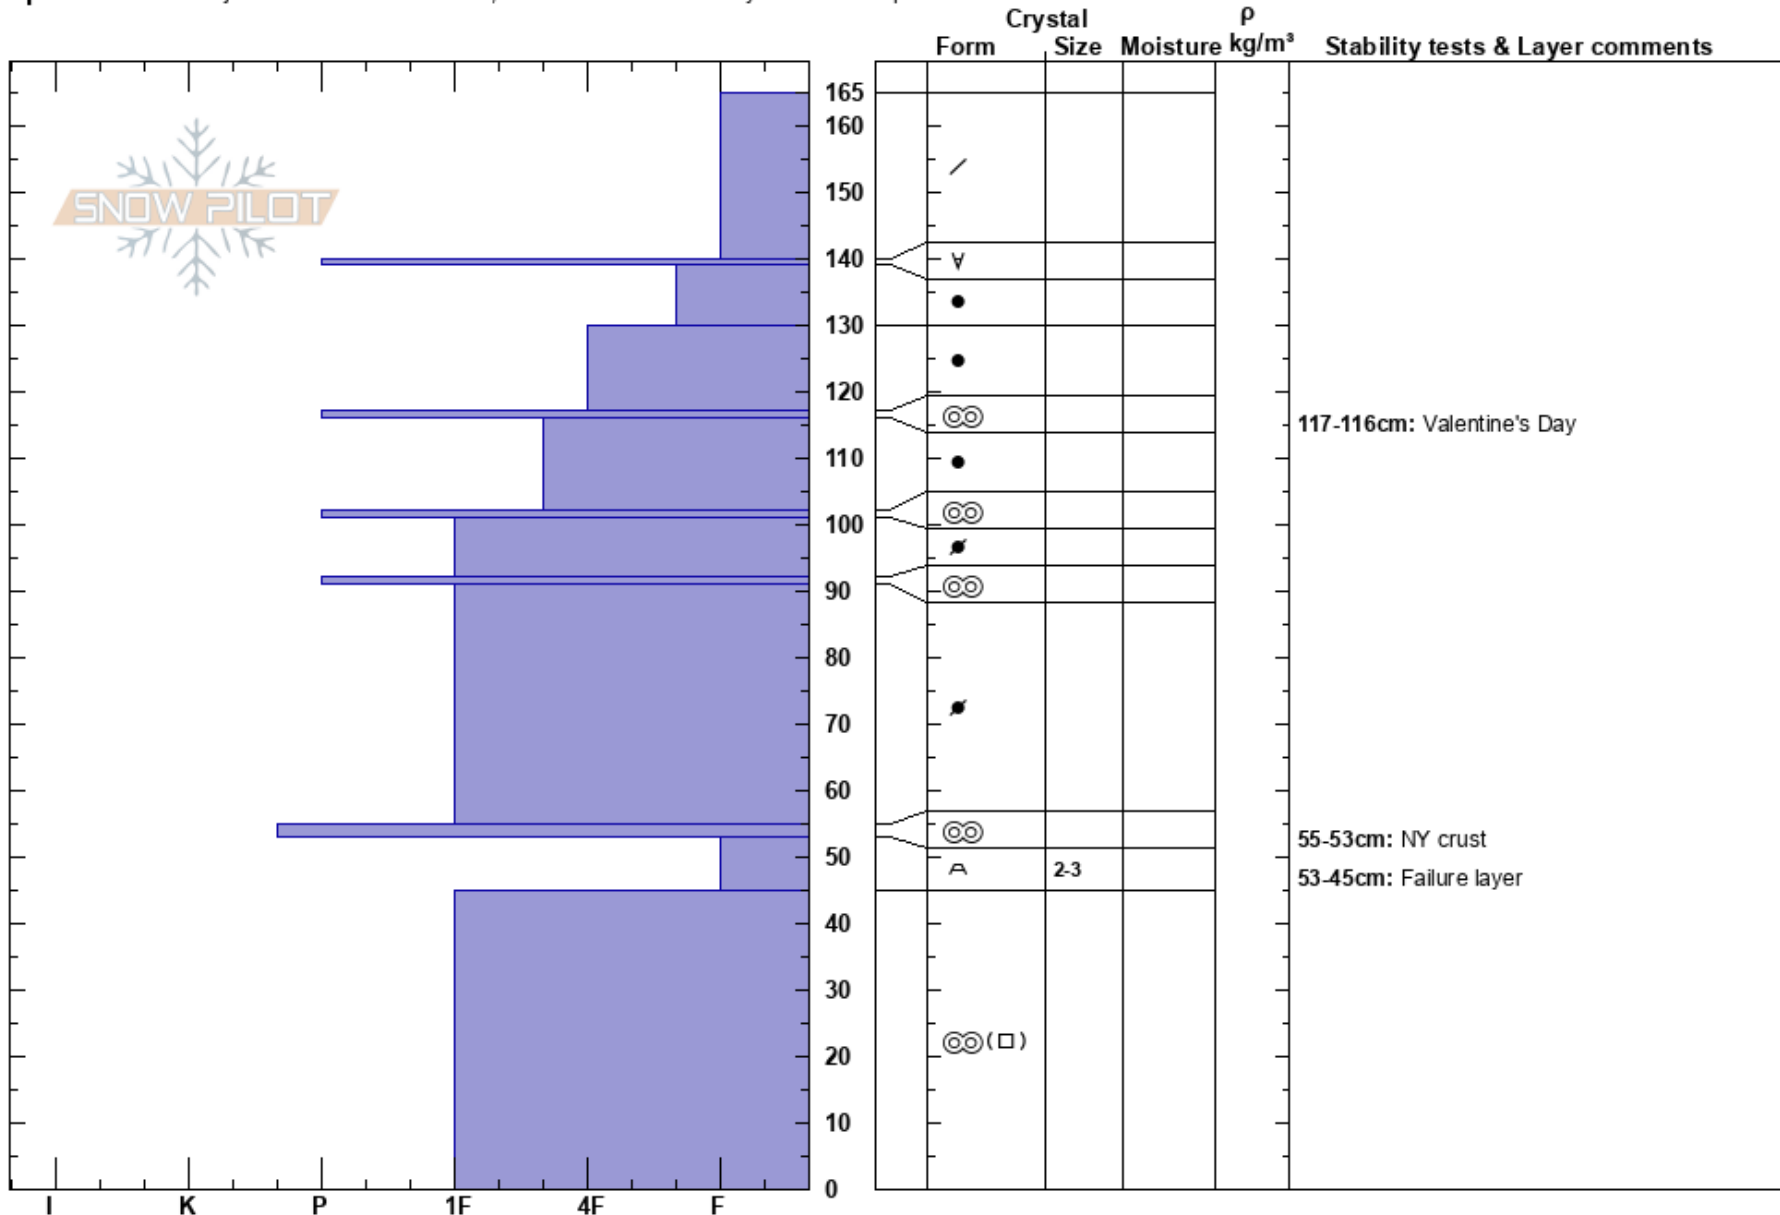

Goat Crown  
 Chugach Range  
 AK  
 Elevation: 2849 ft  
 Aspect: 240°

Andrew Schauer  
 02/23/2022 - 1:30pm  
 Co-ord: 61.02417N, -149.07306W  
 Slope Angle: 38°  
 Wind Loading: previous

Stability: Poor  
 Air Temperature:  
 Sky Cover: OVC  
 Precipitation: S-1  
 Wind: Light Breeze

HS:165  
 Layer Notes:  
 117-116cm: Valentine's Day  
 55-53cm: NY crust  
 53-45cm: Failure layer  
 53-45cm: Problematic layer

Specifics: Pit is adjacent to avalanche: crown; Recent avalanche activity on similar slopes

Notes: HS-N-R4-D3-O. Avalanche failed on facets below New Year's crust (layer @ 53-45 cm in pit profile).