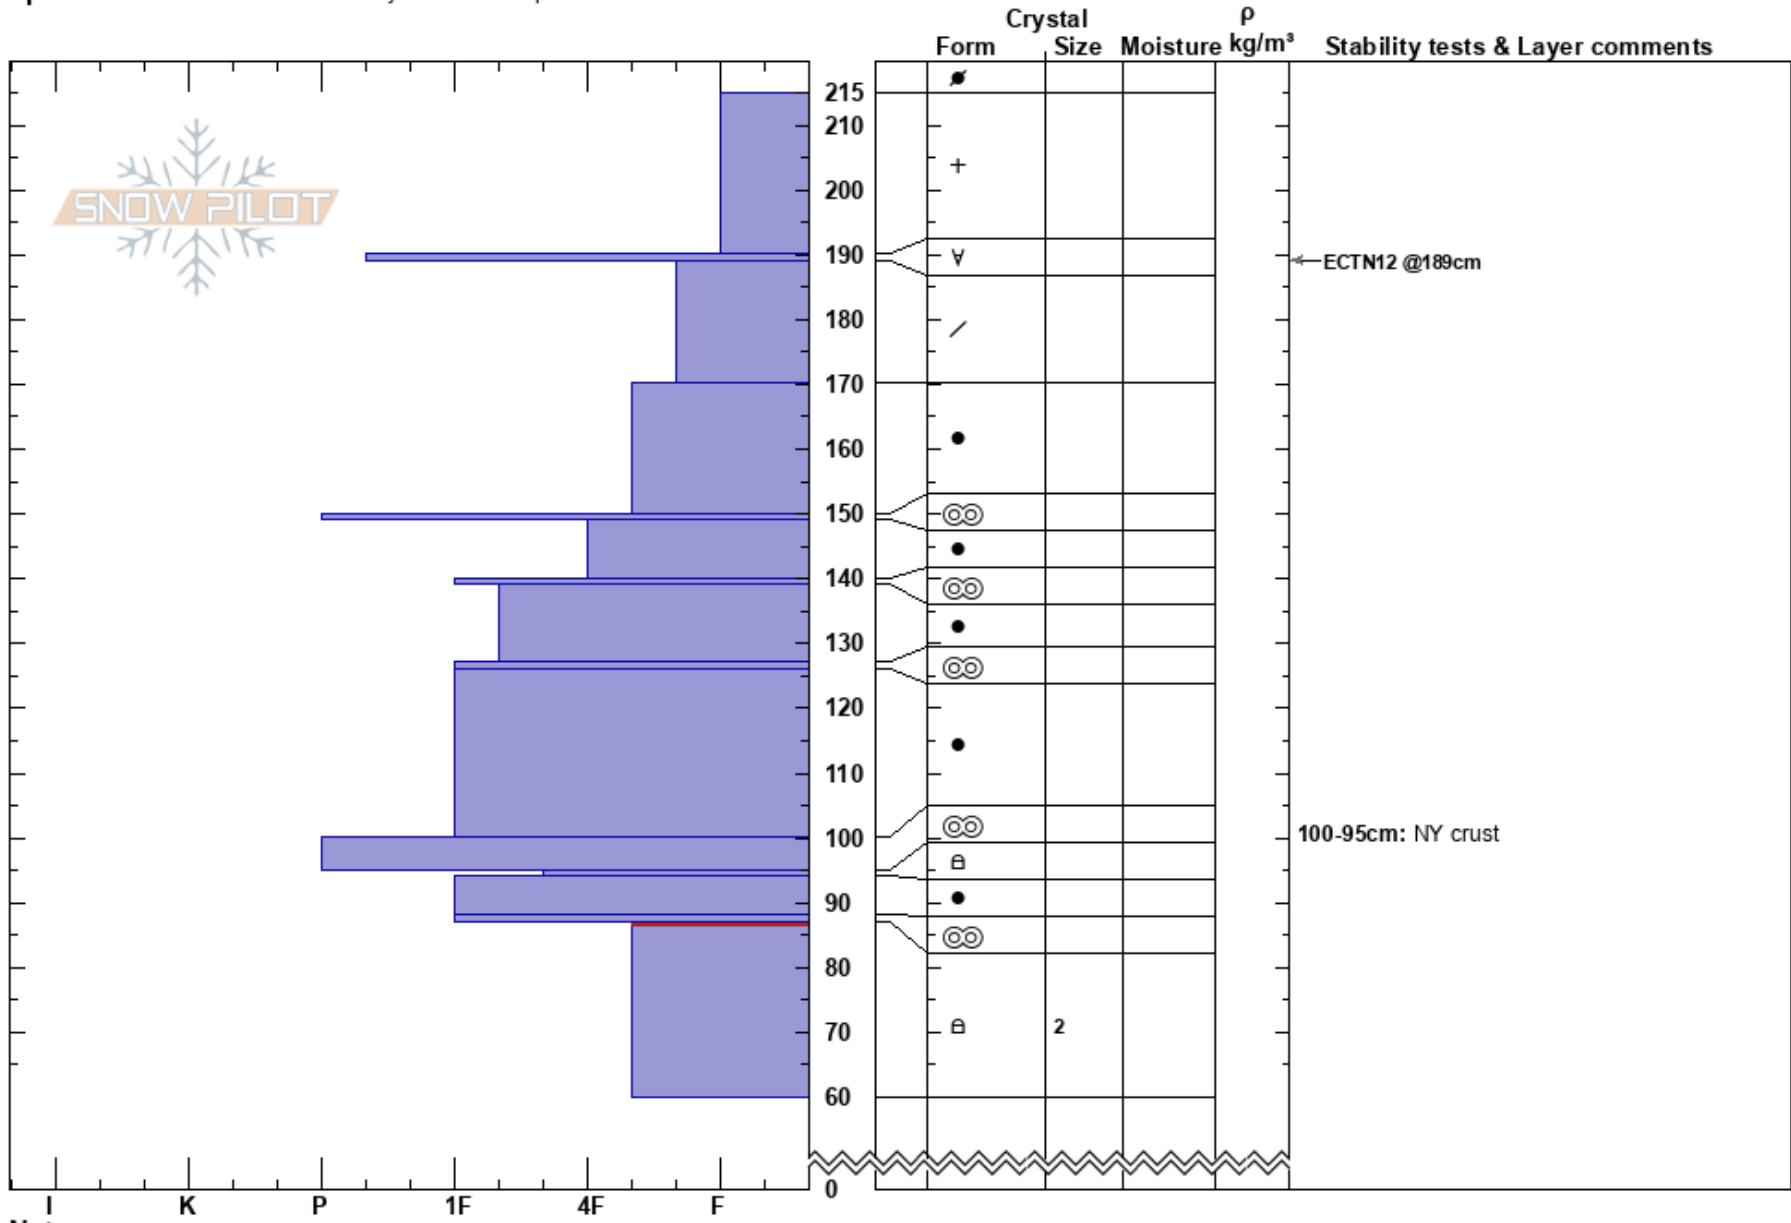

Goat Mtn.
 Chugach Range
 AK
 Elevation: 2337 ft
 Aspect: 270°
 Specifics: Recent avalanche activity on similar slopes

Andrew Schauer
 02/23/2022 - 11:50am
 Co-ord: 61.02778N, -149.07611W
 Slope Angle: 28°
 Wind Loading: no

Stability: Fair
 Air Temperature:
 Sky Cover: BKN
 Precipitation: NO
 Wind: Calm

HS:215
 PF:35
 PS:20
 Layer Notes:
 100-95cm: NY crust
 87-60cm: Problematic layer

Notes: