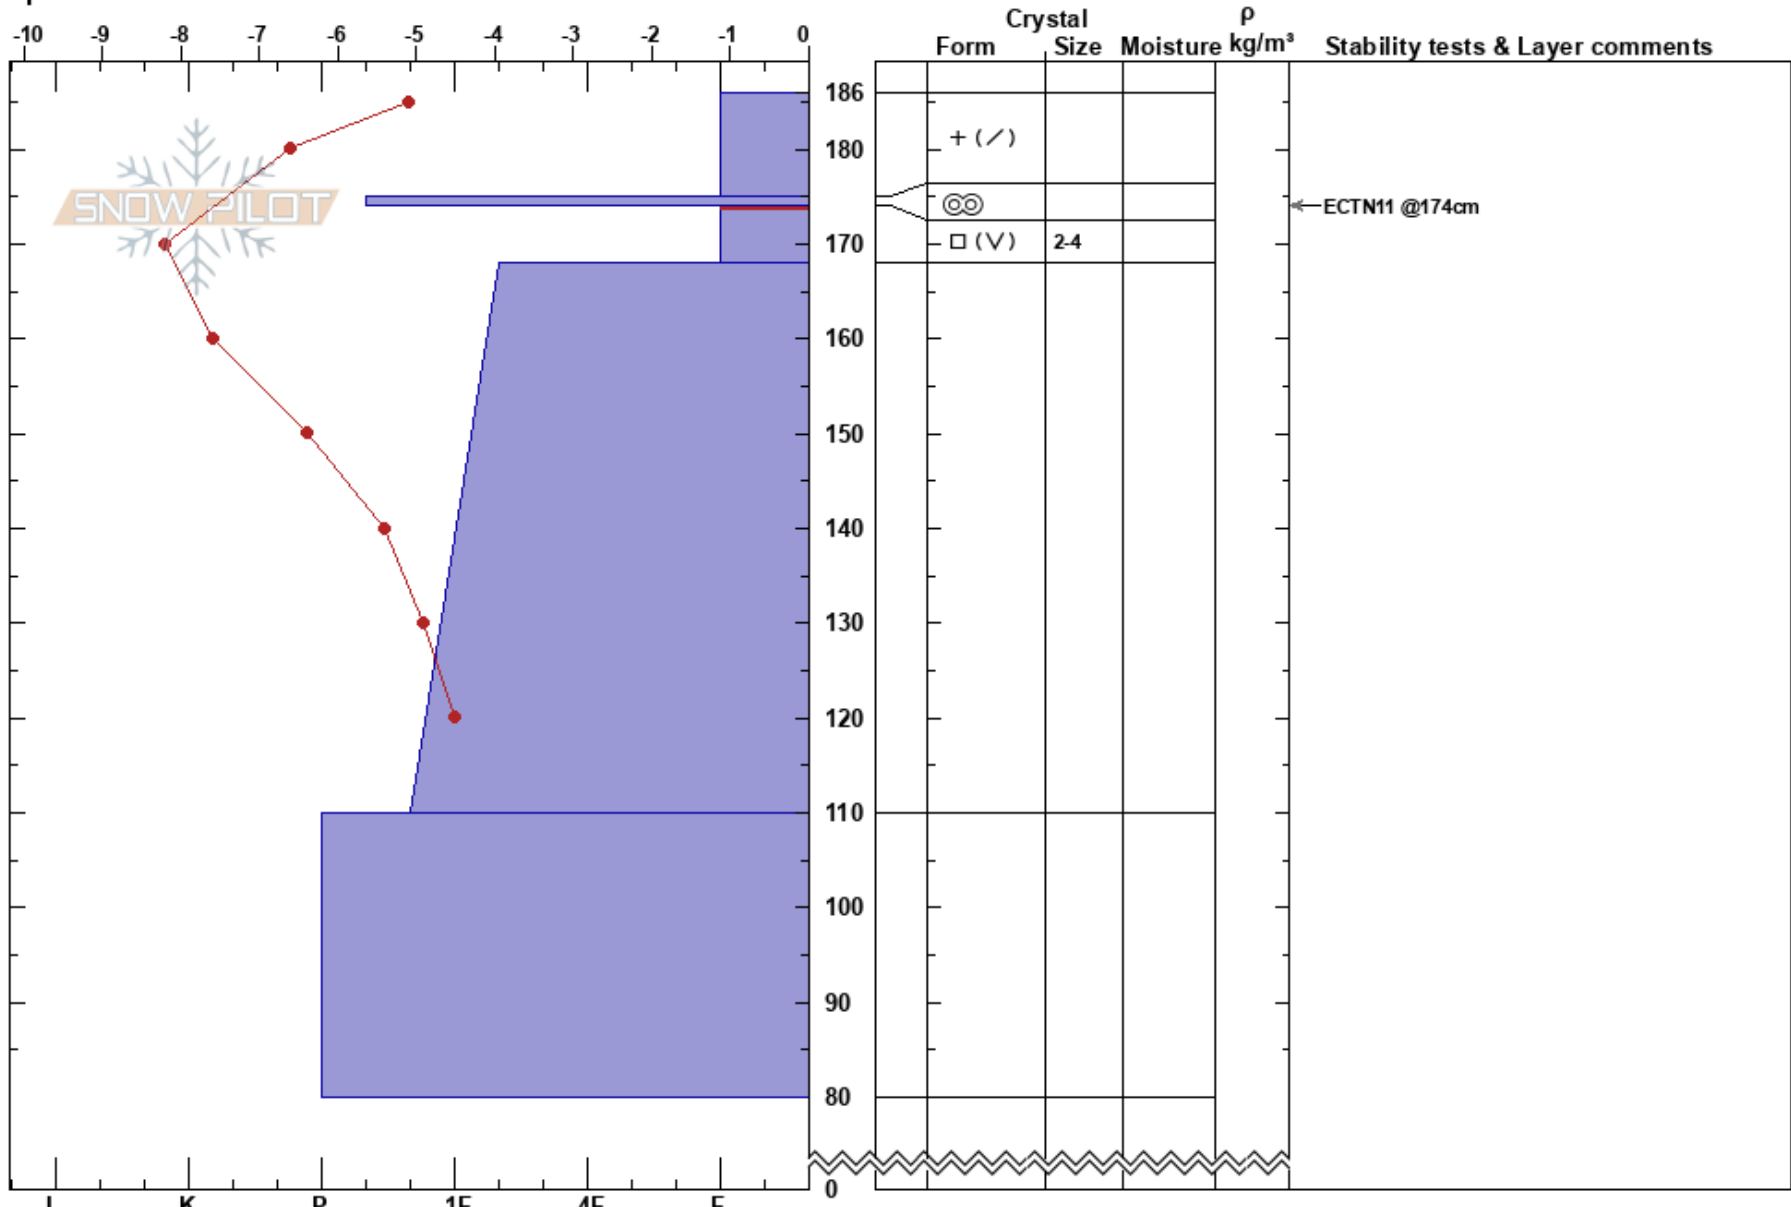

Logan Peak, Stans Slide
 Bear River Range
 UT
 Elevation: 9278 ft
 Aspect: E
 Specifics:

toby weed
 02/23/2022 - 3:00pm
 Co-ord: 41.70884N, -111.71746W
 Slope Angle: 21°
 Wind Loading: previous

Stability: **HS:186** **Layer Notes:**
 Air Temperature: -6.8°C **PF:25** 174-168cm:Problematic layer
 Sky Cover: BKN **PS:11**
 Precipitation: NO
 Wind: E Light Breeze

Notes: strong east winds overnight, with hard, scoured conditions on the summit ridge, but some powder lower on east facing slopes. Dust-on-crust conditions mostly, with last week's tracks still visible.