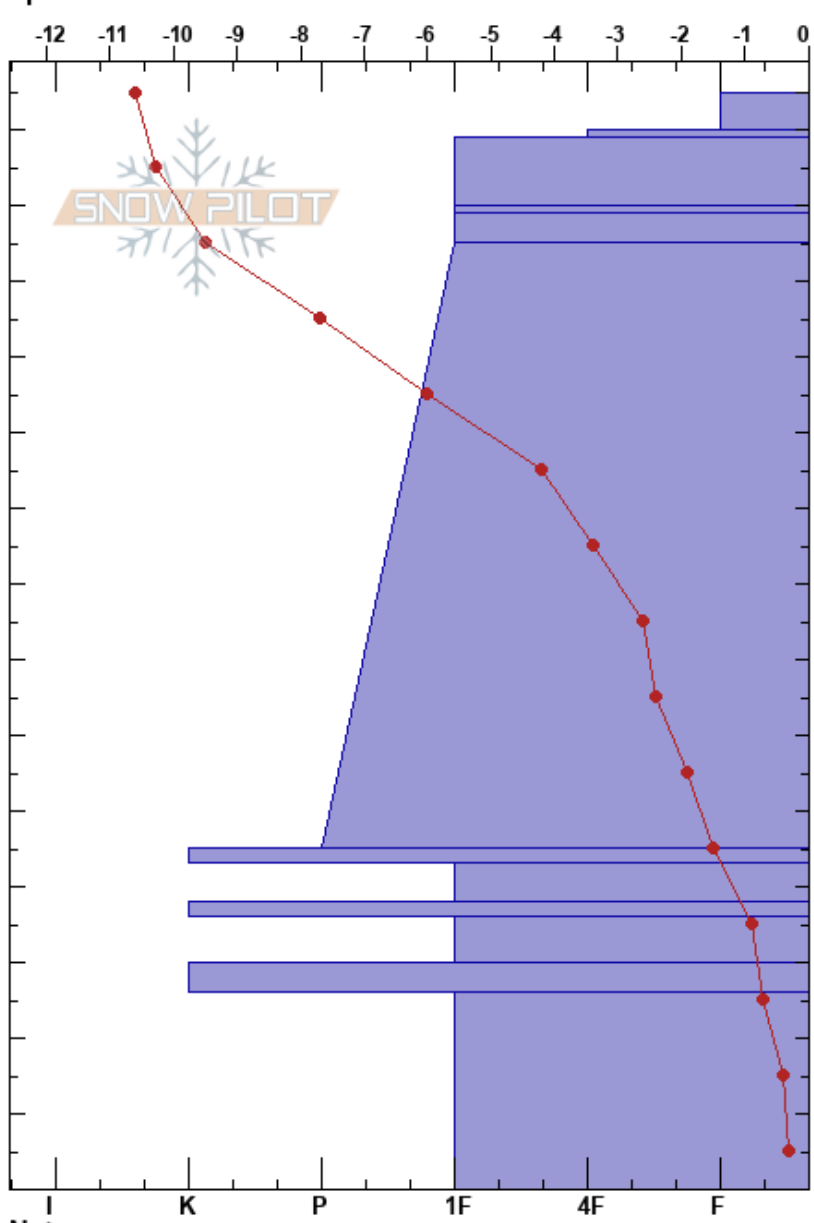

PE5 full profile
 monashee
 CA
 Elevation: 2020 m
 Aspect: E
 Specifics:

Charlotte Poulin-Rodrigue
 02/23/2022 - 1:00pm
 Co-ord: 49.23607N, -117.84103E
 Slope Angle: 25°
 Wind Loading:

Stability:
 Air Temperature: -14.6°C PF:20
 Sky Cover: OVC
 Precipitation: NO
 Wind: Calm

Layer Notes:

Height (m)	Crystal		Moisture	ρ kg/m ³	Stability tests & Layer comments
	Form	Size			
145	/	1-2			
140	⊙⊙				
135	/	1-2			
130	⊙⊙				
125	/	1			
120					
110					
100					
90					
85	•	1			
80					
70					
60					
50					
45	⊙⊙				
40	□	2			
35	⊙⊙				
30	□	2			
25	⊙⊙(□)	(2)			
20					
10	□	2-3			
0					CTN