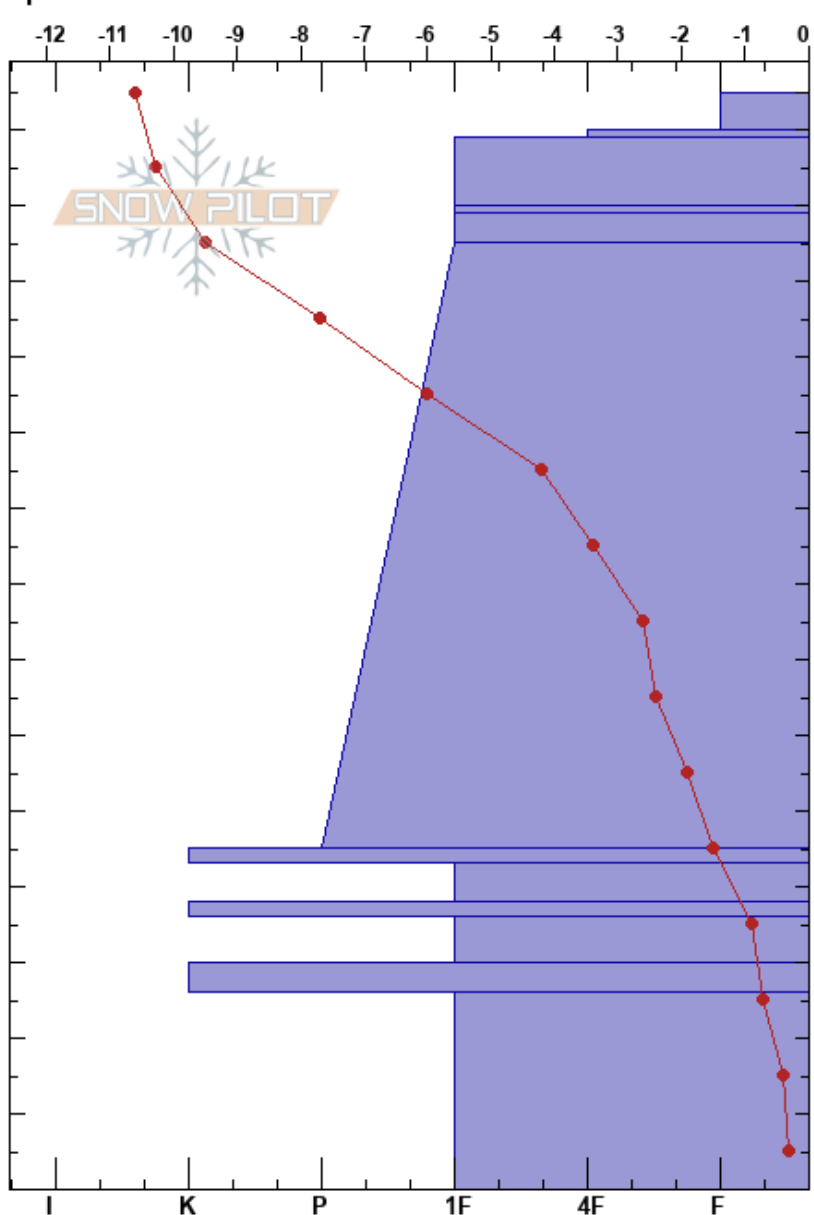

PE5 full profile
 monashee
 CA
 Elevation: 2020 m
 Aspect: E
 Specifics:

Charlotte Poulin-Rodrigue
 02/23/2022 - 1:00pm
 Co-ord: 49.23607N, -117.84103E
 Slope Angle: 25°
 Wind Loading:

Stability:
 Air Temperature: -14.6°C PF:20
 Sky Cover: OVC
 Precipitation: NO
 Wind: Calm

Layer Notes:

Altitude (m)	Crystal		Moisture	ρ kg/m ³	Stability tests & Layer comments
	Form	Size			
145	/	1-2			
140	⊙⊙				
130	/	1-2			
120	⊙⊙				
110	/	1			
100					
90					
80	•	1			
70					
60					
50					
45	⊙⊙				
40	□	2			
35	⊙⊙				
30	□	2			
25	⊙⊙(□)	(2)			
20					
10	□	2-3			
0					CTN