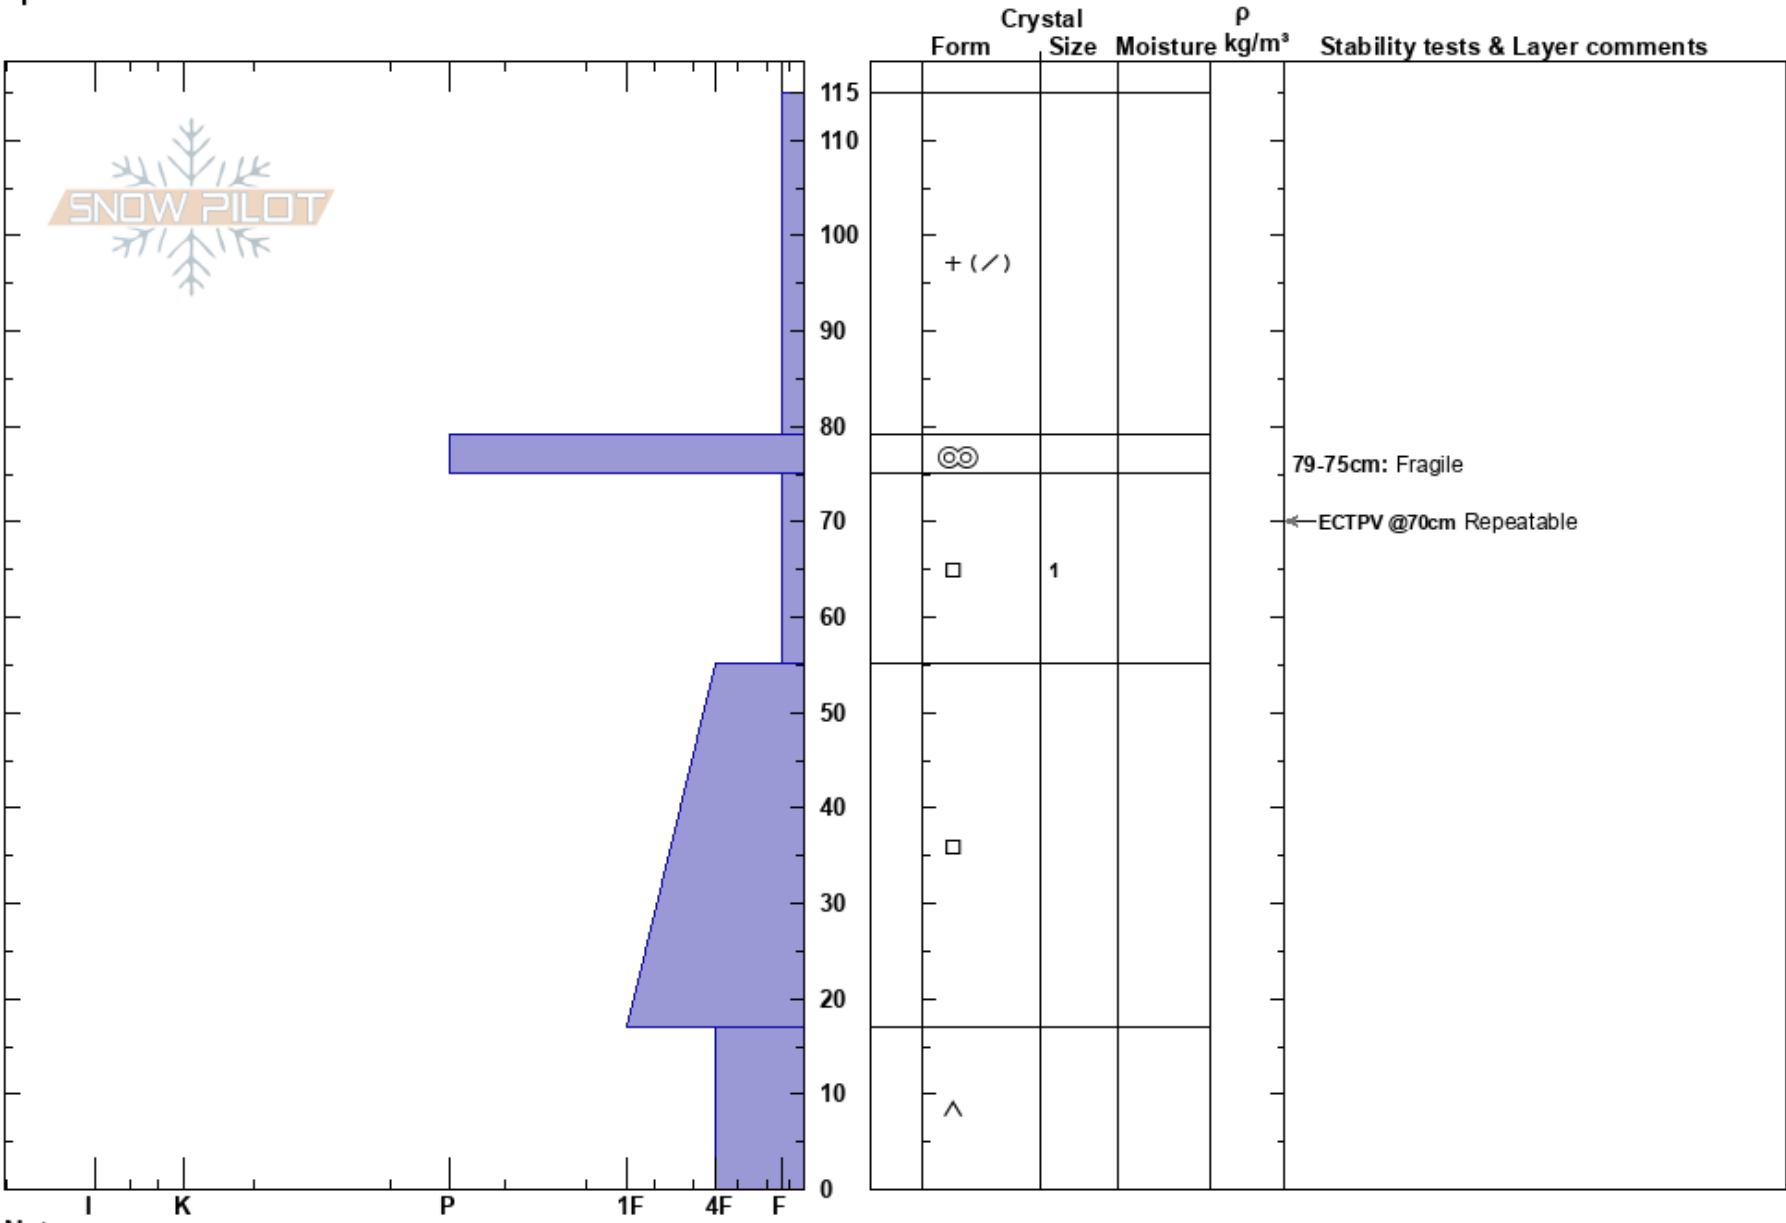

Marshall Pass
 Sawatch
 CO
 Elevation: 10896 ft
 Aspect: 90°
 Specifics:

Jason Konigsberg
 02/23/2022 - 12:00pm
 Co-ord: 38.38956N, -106.23904W
 Slope Angle:
 Wind Loading:

Stability: **HS:115**
 Air Temperature: 79-75cm: Fragile
 Sky Cover: 75-55cm: Problematic layer
 Precipitation:
 Wind: