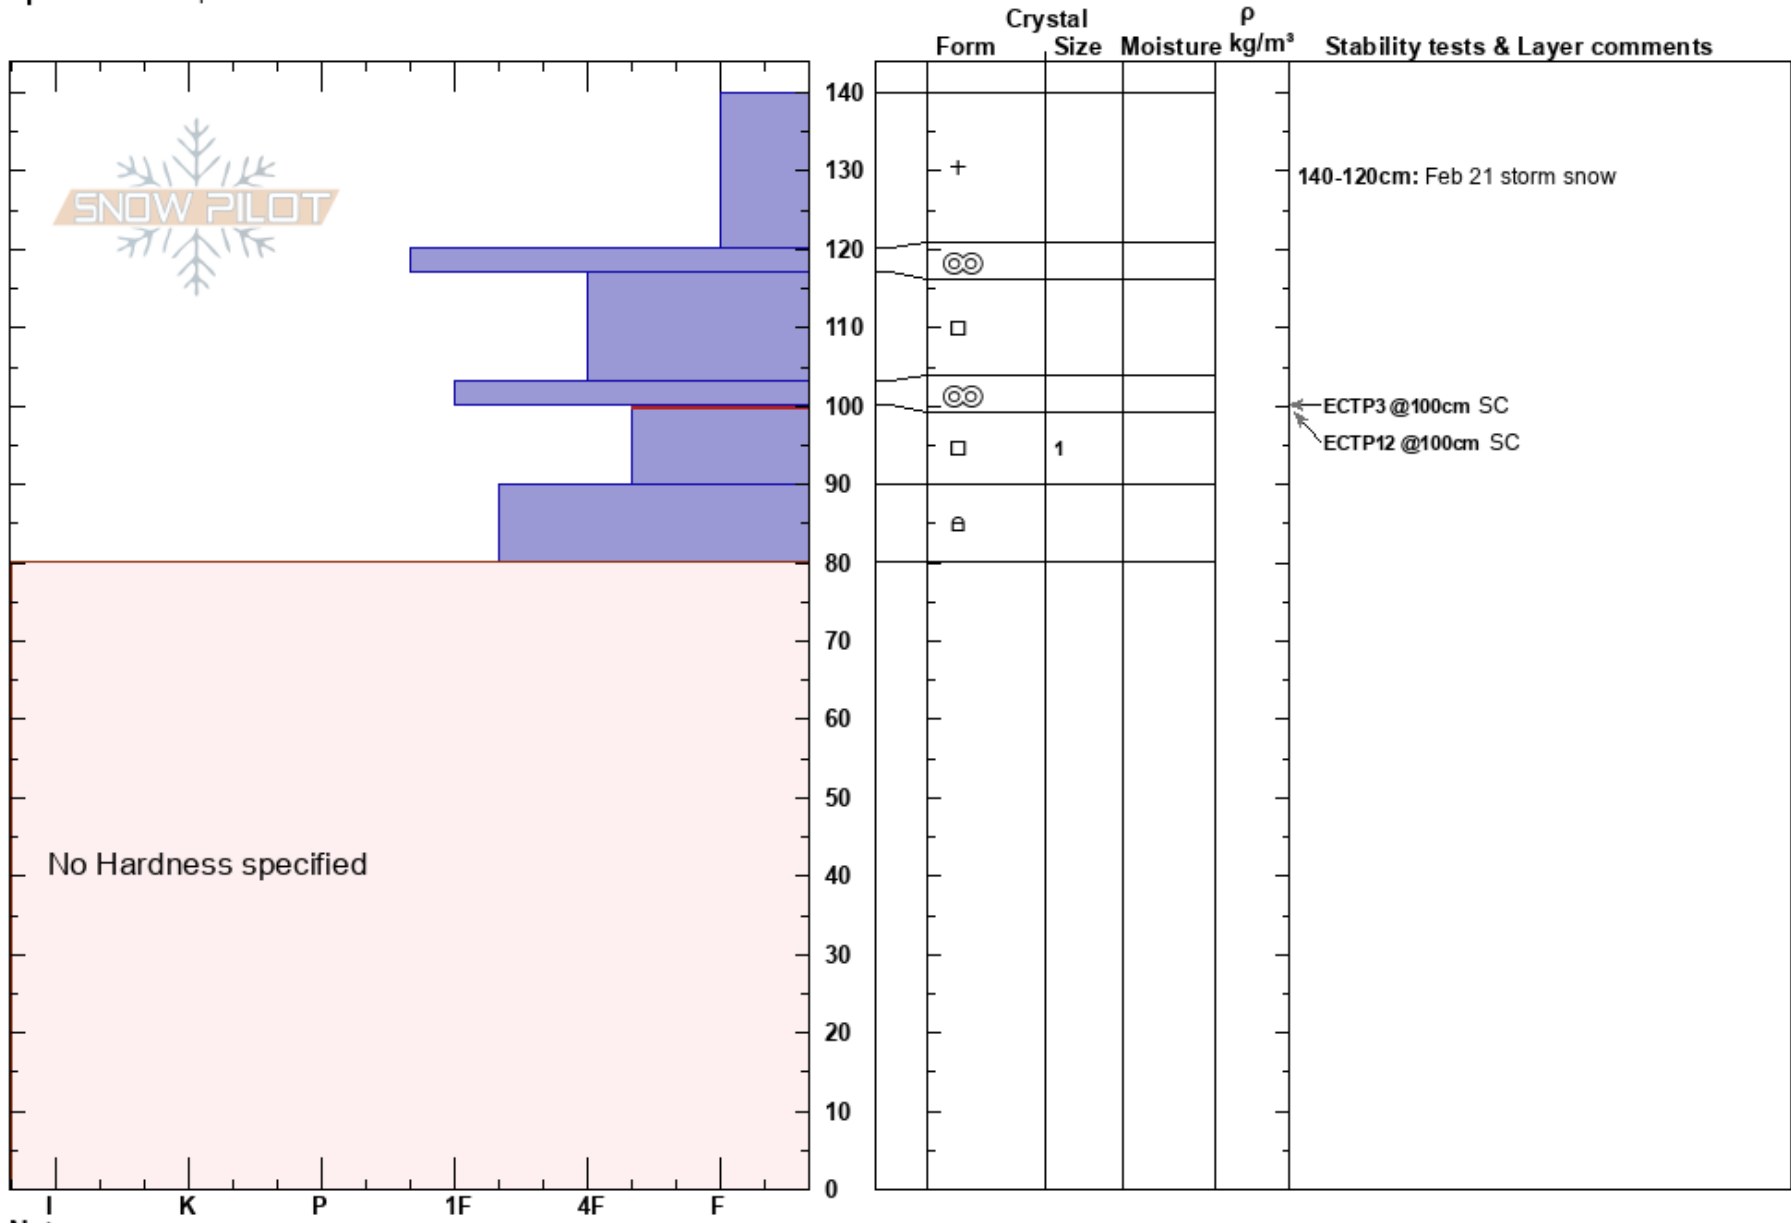

Near '5 mile' board
 Absaroka
 WY
Elevation: 8900 ft
Aspect: SE
Specifics: Poor pit location

Shane Rathbun
 02/23/2022 - 1:30pm
Co-ord: 44.46683N, -110.10398W
Slope Angle:
Wind Loading:

Stability:
Air Temperature:
Sky Cover: FEW
Precipitation: NO
Wind: Calm

HS: 140
Layer Notes:
 140-120cm: Feb 21 storm snow
 100-90cm: Problematic layer

Notes: