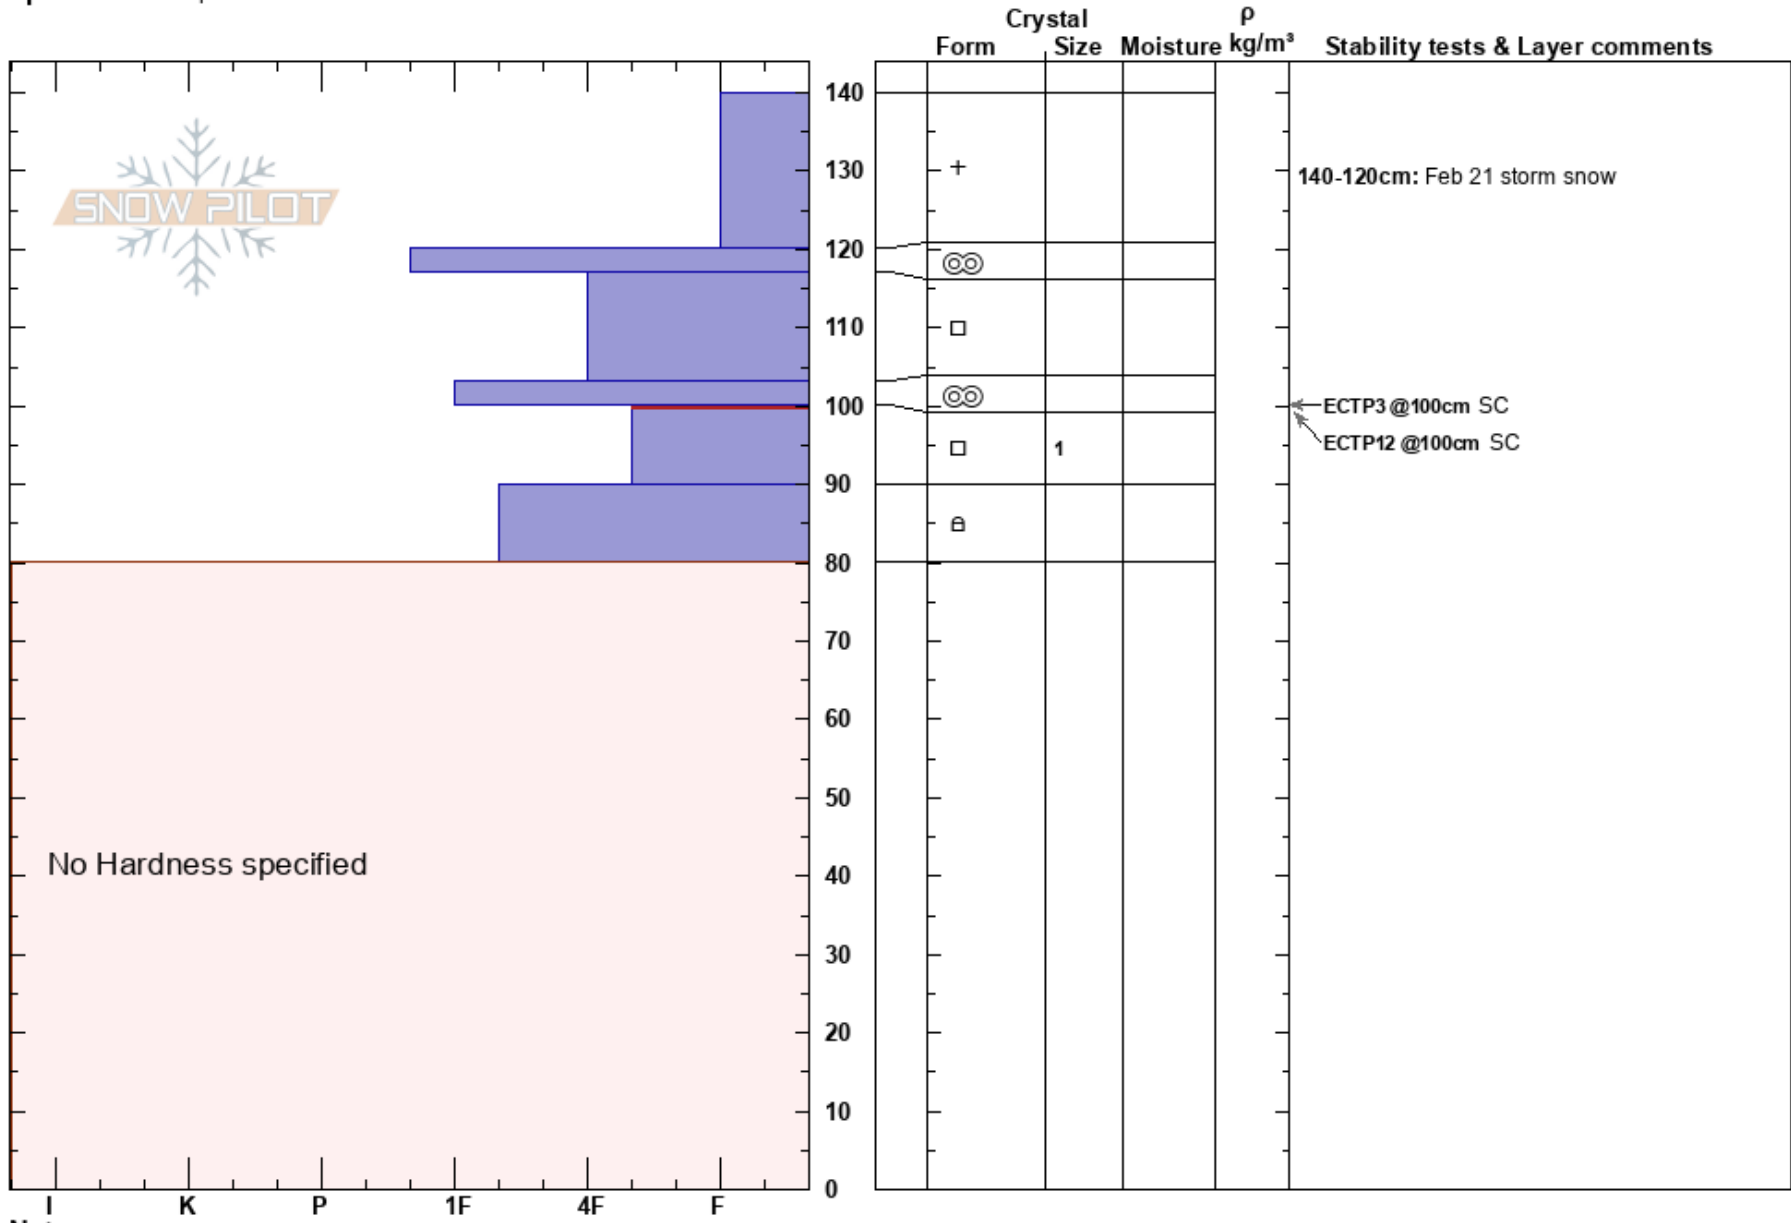

Near '5 mile' board  
 Absaroka  
 WY  
**Elevation:** 8900 ft  
**Aspect:** SE  
**Specifics:** Poor pit location

Shane Rathbun  
 02/23/2022 - 1:30pm  
**Co-ord:** 44.46683N, -110.10398W  
**Slope Angle:**  
**Wind Loading:**

**Stability:**  
**Air Temperature:**  
**Sky Cover:** FEW  
**Precipitation:** NO  
**Wind:** Calm

**HS:** 140  
**Layer Notes:**  
 140-120cm: Feb 21 storm snow  
 100-90cm: Problematic layer

Notes: