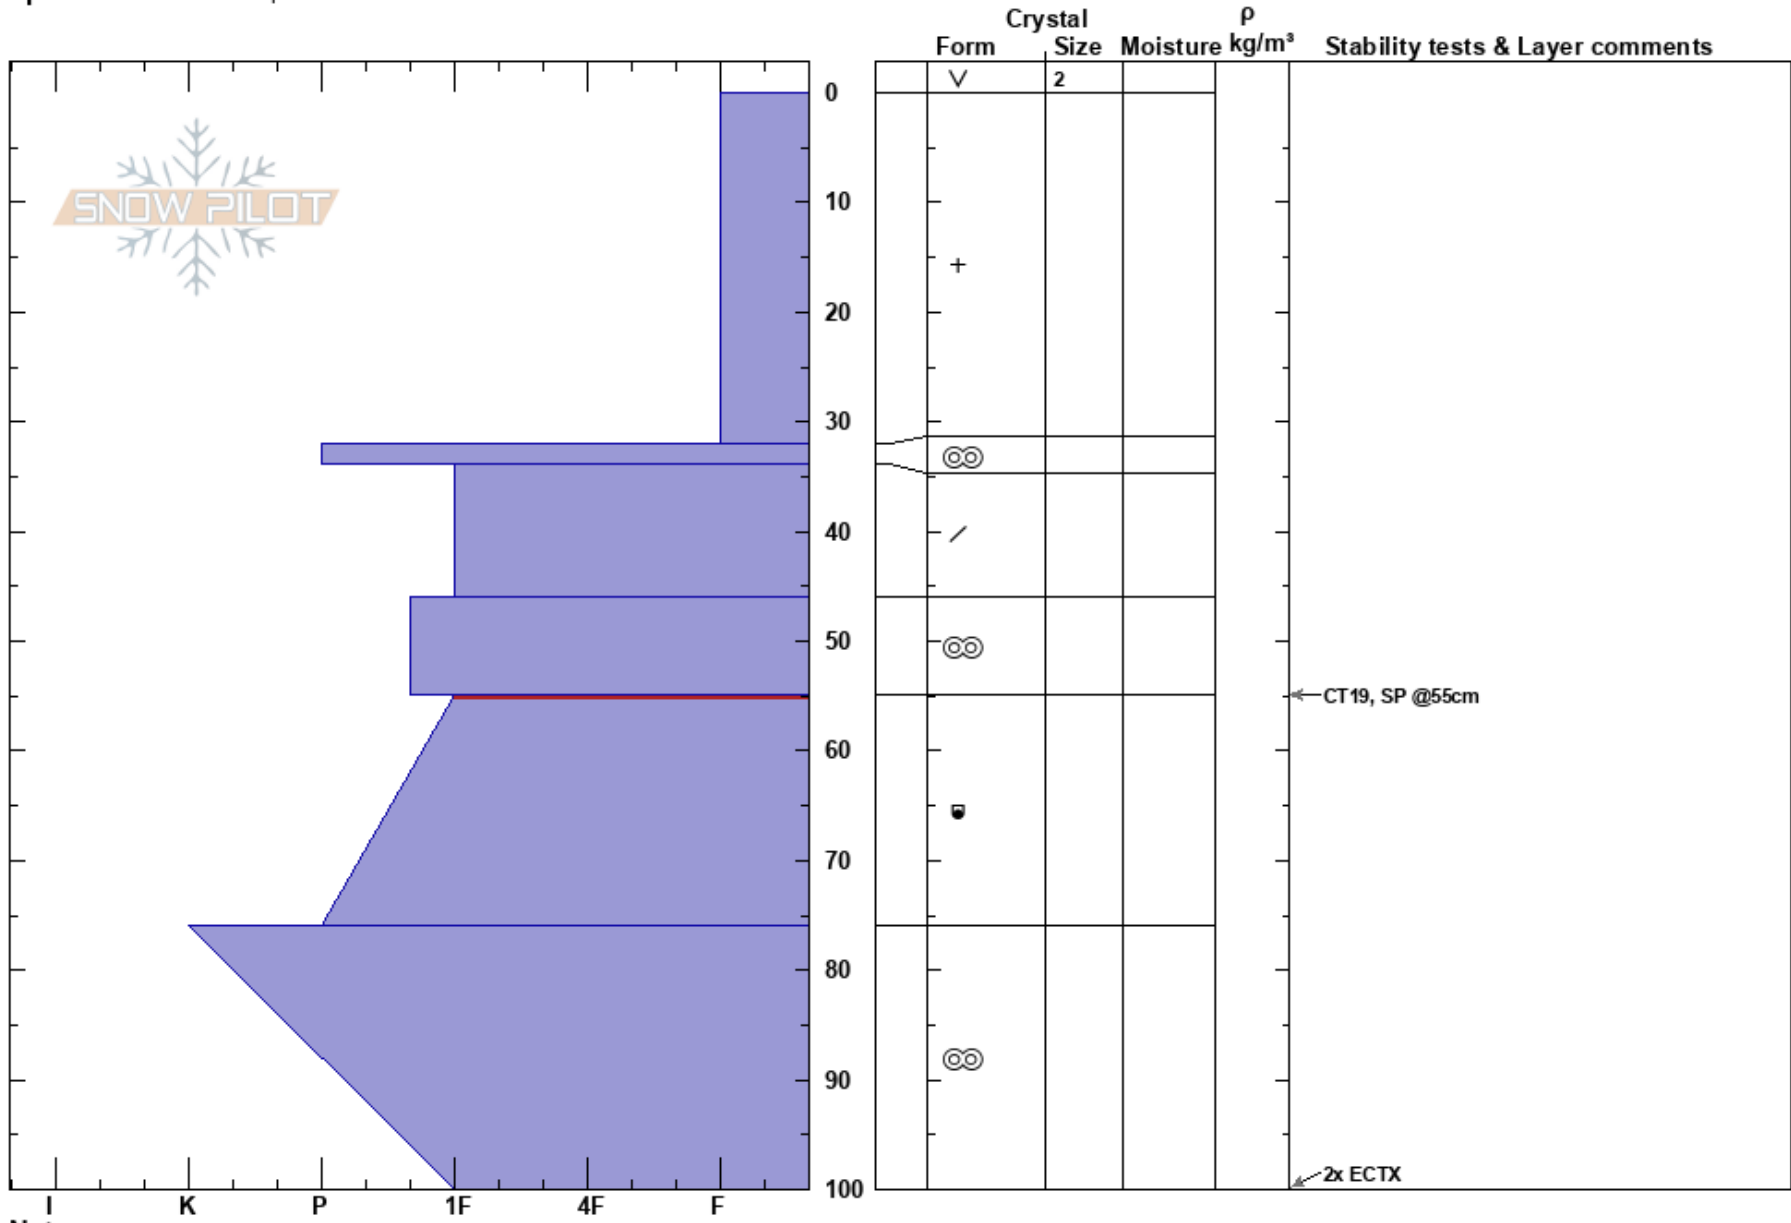

Alta Vista East
 Mount Rainier -Paradise
 WA
 Elevation: 5778 ft
 Aspect: 90°
 Specifics: We skied slope

Austen Beason
 02/23/2022 - 1:00pm
 Co-ord: 10T 596495W 5182721N
 Slope Angle: 28°
 Wind Loading: previous

Stability: **PF:25**
 Air Temperature: -5.5°C **PS: 15** 55-76cm:Problematic layer
 Sky Cover: FEW
 Precipitation: NO
 Wind: Calm

Notes: