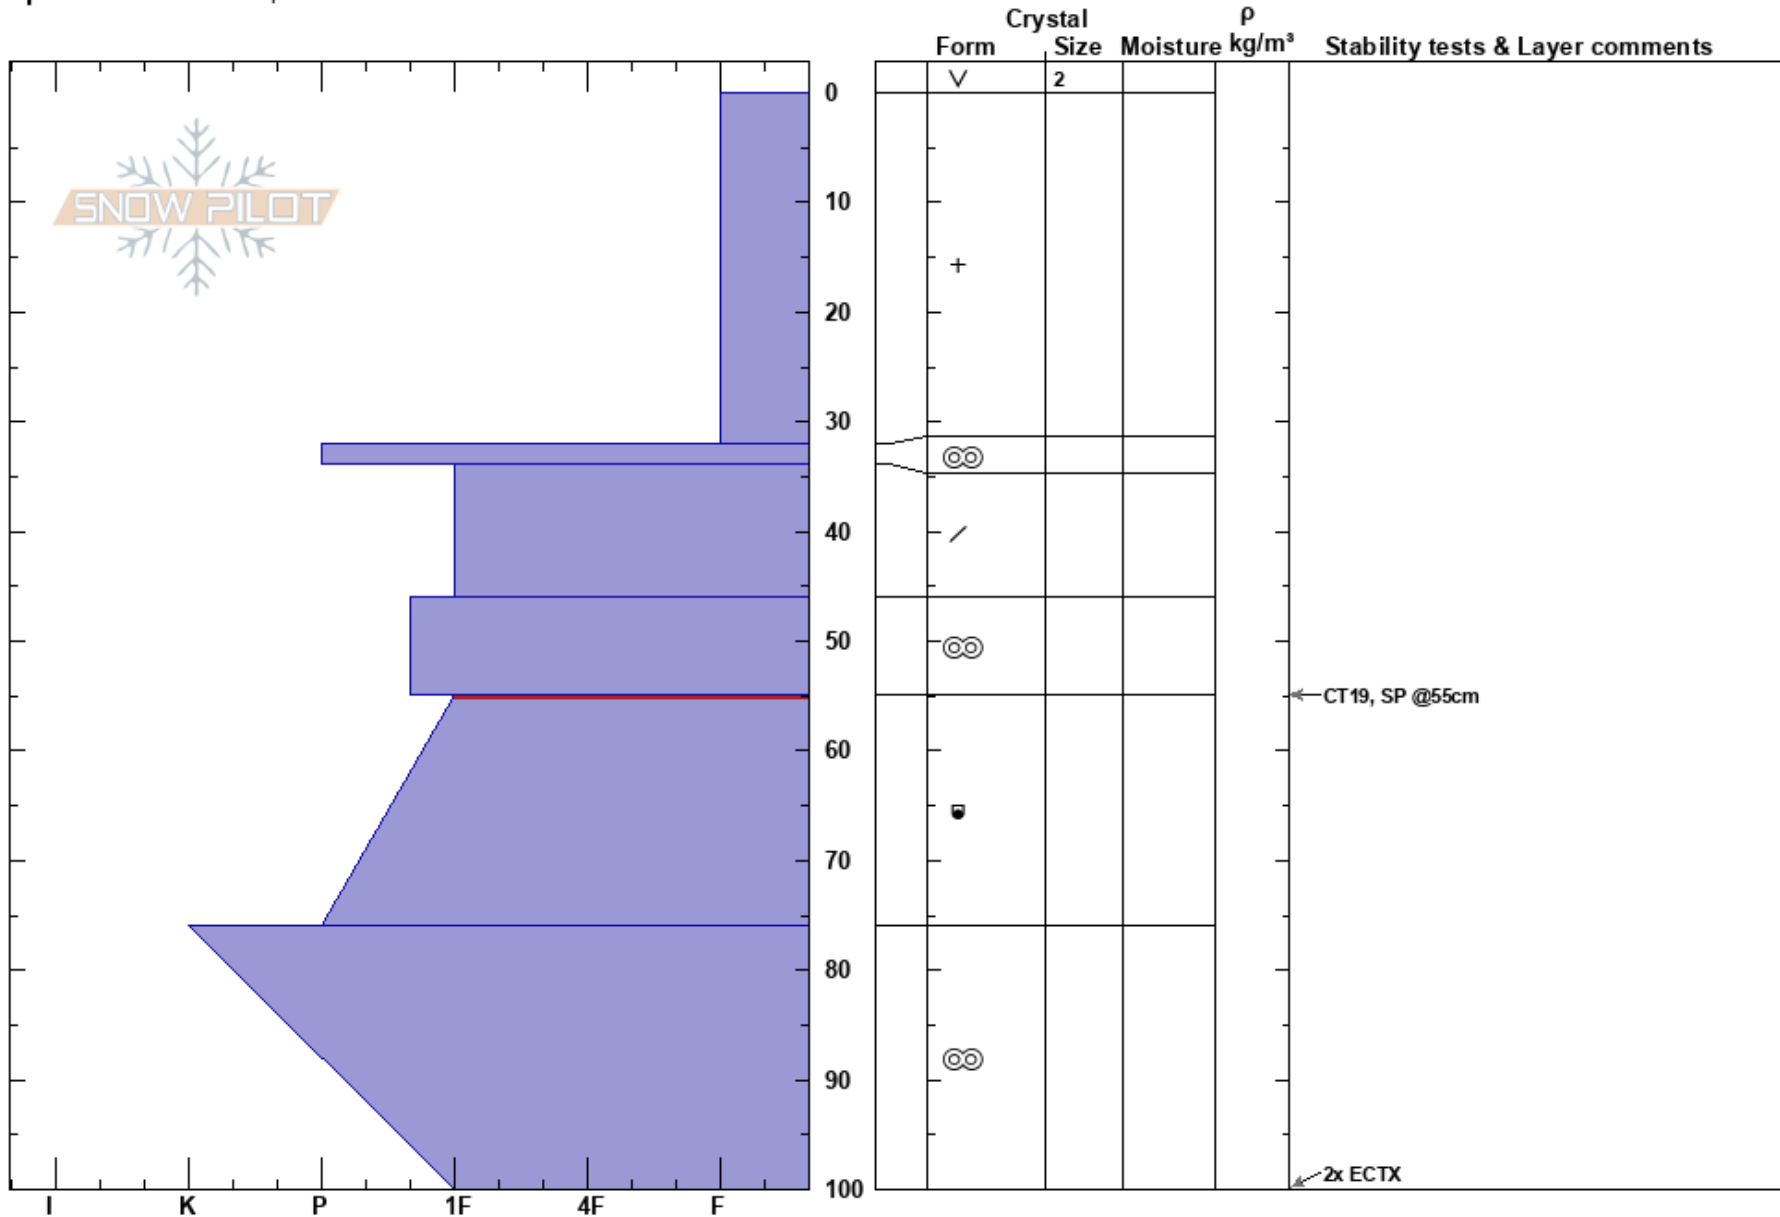

Alta Vista East
 Mount Rainier -Paradise
 WA
 Elevation: 5778 ft
 Aspect: 90°
 Specifics: We skied slope

Austen Beason
 02/23/2022 - 1:00pm
 Co-ord: 10T 596495W 5182721N
 Slope Angle: 28°
 Wind Loading: previous

Stability: **PF:25**
 Air Temperature: -5.5°C **PS: 15** 55-76cm:Problematic layer
 Sky Cover: FEW
 Precipitation: NO
 Wind: Calm

Notes: