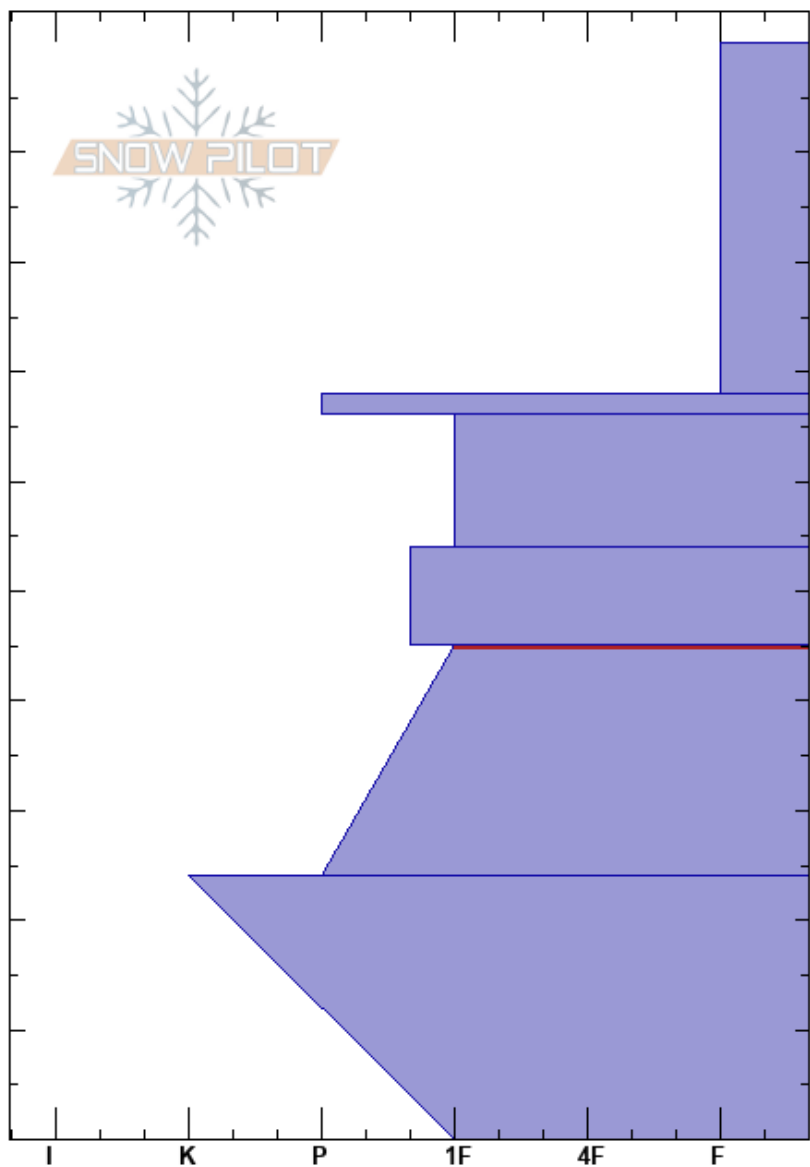

Alta Vista East
 Mount Rainier -Paradise
 WA
 Elevation: 5778 ft
 Aspect: 90°
 Specifics: We skied slope

Austen Beason
 02/23/2022 - 1:00pm
 Co-ord: 10T 596495W 5182721N
 Slope Angle: 28°
 Wind Loading: previous

Stability: **PF:25**
 Air Temperature: -5.5°C **PS: 15** 55-76cm:Problematic layer
 Sky Cover: FEW
 Precipitation: NO
 Wind: Calm

Depth (cm)	Crystal		Moisture	ρ kg/m ³	Stability tests & Layer comments
	Form	Size			
0	∇	2			
10					
20	+				
30					
35	⊙⊙				
40	/				
50	⊙⊙				
55					← CT19, SP @55cm
60					
70	⊔				
80					
90	⊙⊙				
100					↙ 2x ECTX