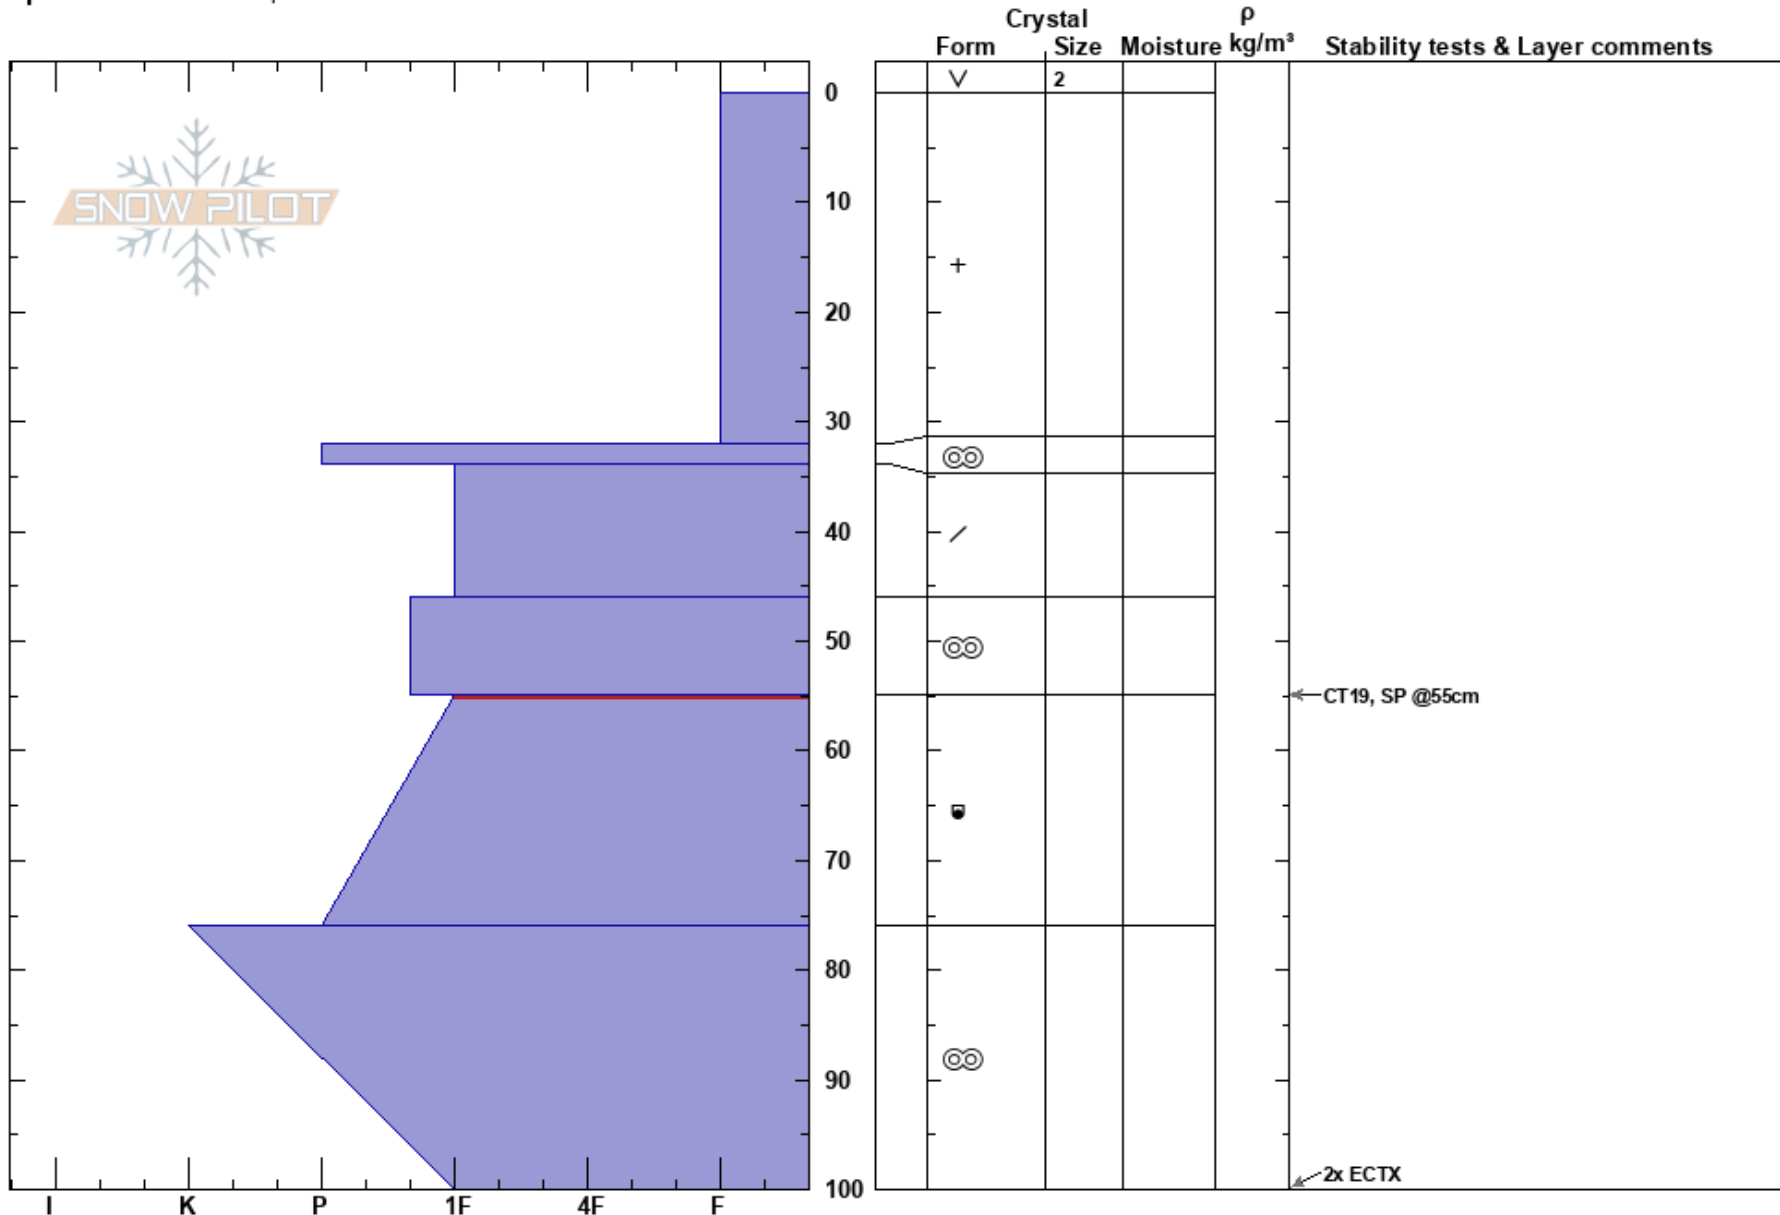

Alta Vista East
 Mount Rainier -Paradise
 WA
 Elevation: 5778 ft
 Aspect: 90°
 Specifics: We skied slope

Austen Beason
 02/23/2022 - 1:00pm
 Co-ord: 10T 596495W 5182721N
 Slope Angle: 28°
 Wind Loading: previous

Stability: **PF:25**
 Air Temperature: -5.5°C **PS: 15** 55-76cm:Problematic layer
 Sky Cover: FEW
 Precipitation: NO
 Wind: Calm

Notes: