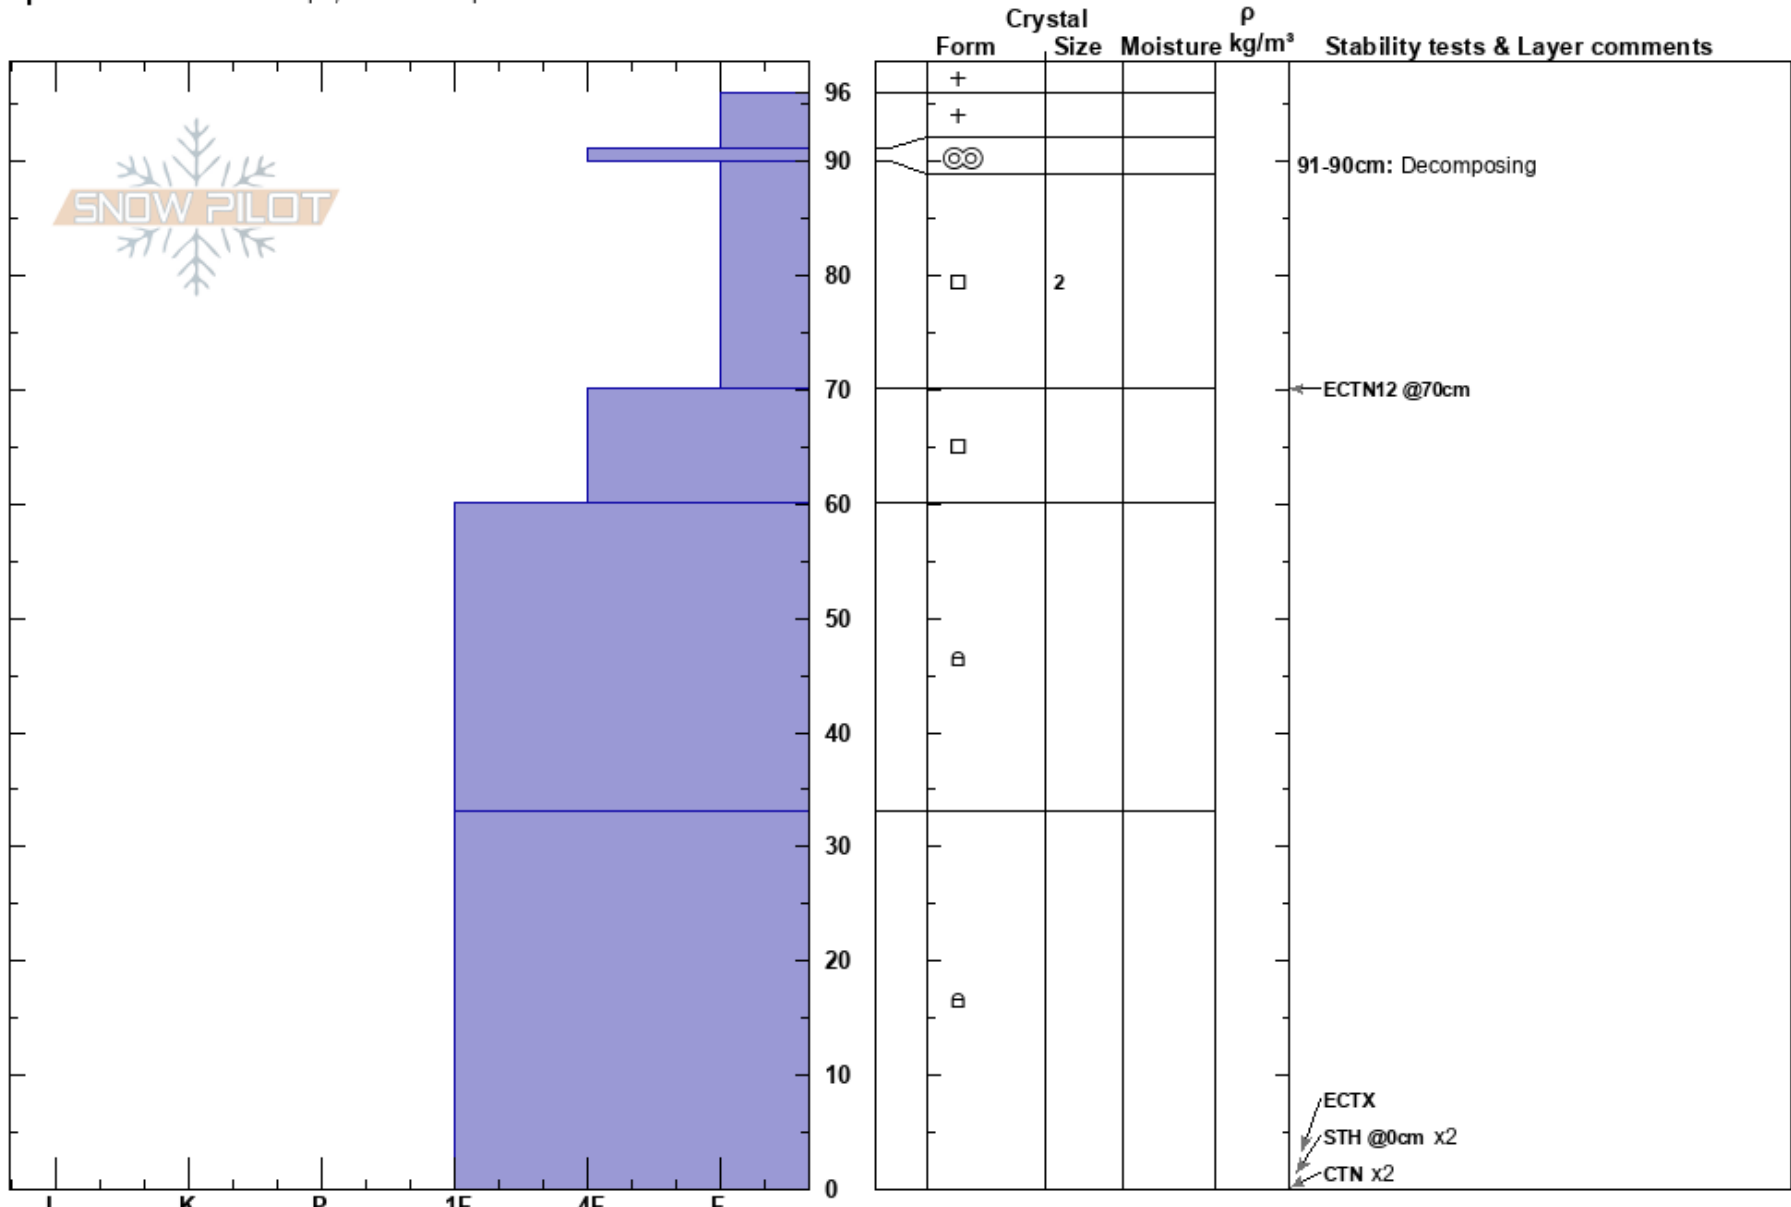

Exploder 2
 Teton Range
 WY
 Elevation: 9711 ft
 Aspect: E
 Specifics: Ski tracks on slope; We skied slope

Adam Davis
 02/18/2022 - 11:30am
 Co-ord: 43.50521N, -110.94864E
 Slope Angle: 41°
 Wind Loading:

Stability:
 Air Temperature:
 Sky Cover: X
 Precipitation: NO
 Wind:

HS:96
 Layer Notes:
 91-90cm: Decomposing
 90-70cm: Problematic layer

Notes: Adjacent to Gazex exploder #2, thinner snowpack due to control mission from early Jan. Poor structure in the mid-upper snowpack but missing the slab, for now.