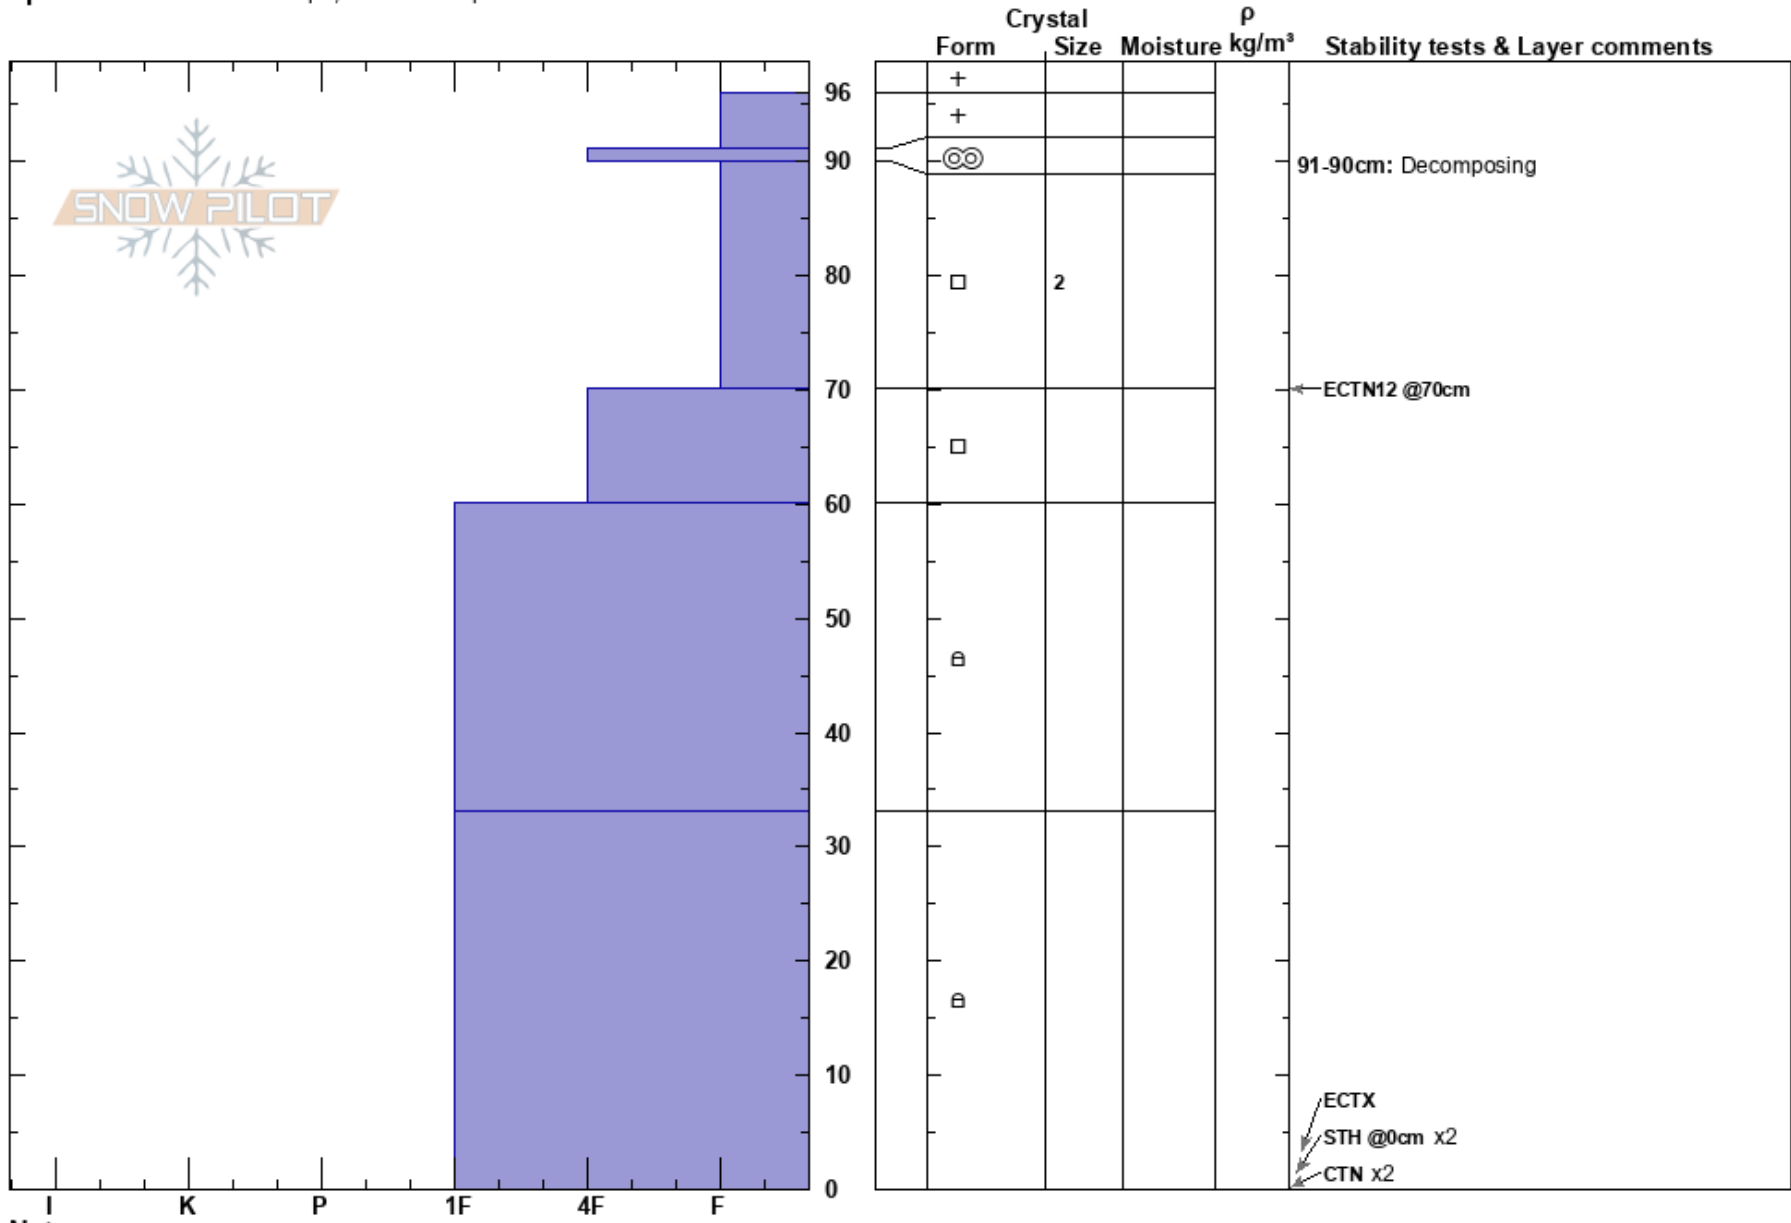

Exploder 2  
 Teton Range  
 WY  
 Elevation: 9711 ft  
 Aspect: E  
 Specifics: Ski tracks on slope; We skied slope

Adam Davis  
 02/18/2022 - 11:30am  
 Co-ord: 43.50521N, -110.94864E  
 Slope Angle: 41°  
 Wind Loading:

Stability:  
 Air Temperature:  
 Sky Cover: X  
 Precipitation: NO  
 Wind:

HS:96  
 Layer Notes:  
 91-90cm: Decomposing  
 90-70cm: Problematic layer

Notes: Adjacent to Gazex exploder #2, thinner snowpack due to control mission from early Jan. Poor structure in the mid-upper snowpack but missing the slab, for now.