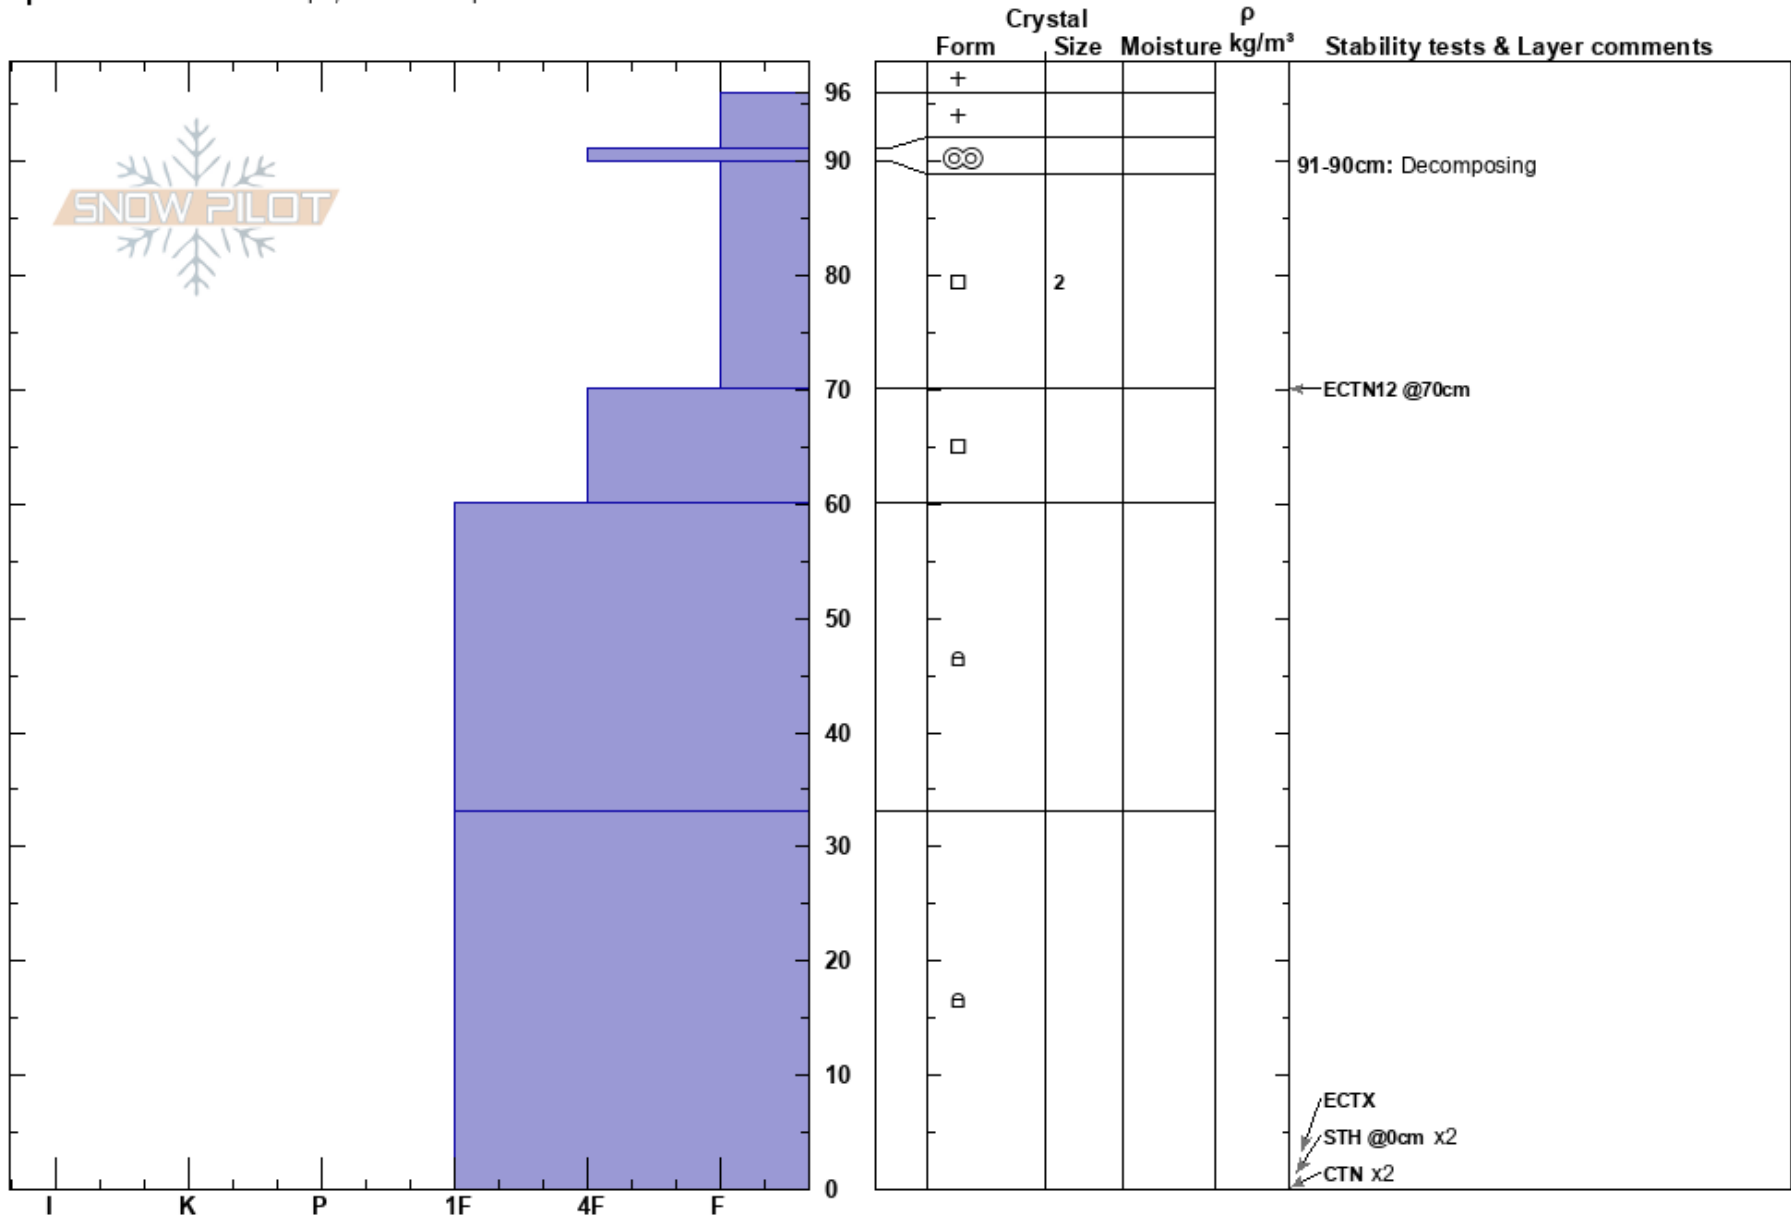

Exploder 2  
 Teton Range  
 WY  
 Elevation: 9711 ft  
 Aspect: E  
 Specifics: Ski tracks on slope; We skied slope

Adam Davis  
 02/18/2022 - 11:30am  
 Co-ord: 43.50521N, -110.94864E  
 Slope Angle: 41°  
 Wind Loading:

Stability:  
 Air Temperature:  
 Sky Cover: X  
 Precipitation: NO  
 Wind:

HS:96  
 Layer Notes:  
 91-90cm: Decomposing  
 90-70cm: Problematic layer

Notes: Adjacent to Gazex exploder #2, thinner snowpack due to control mission from early Jan. Poor structure in the mid-upper snowpack but missing the slab, for now.