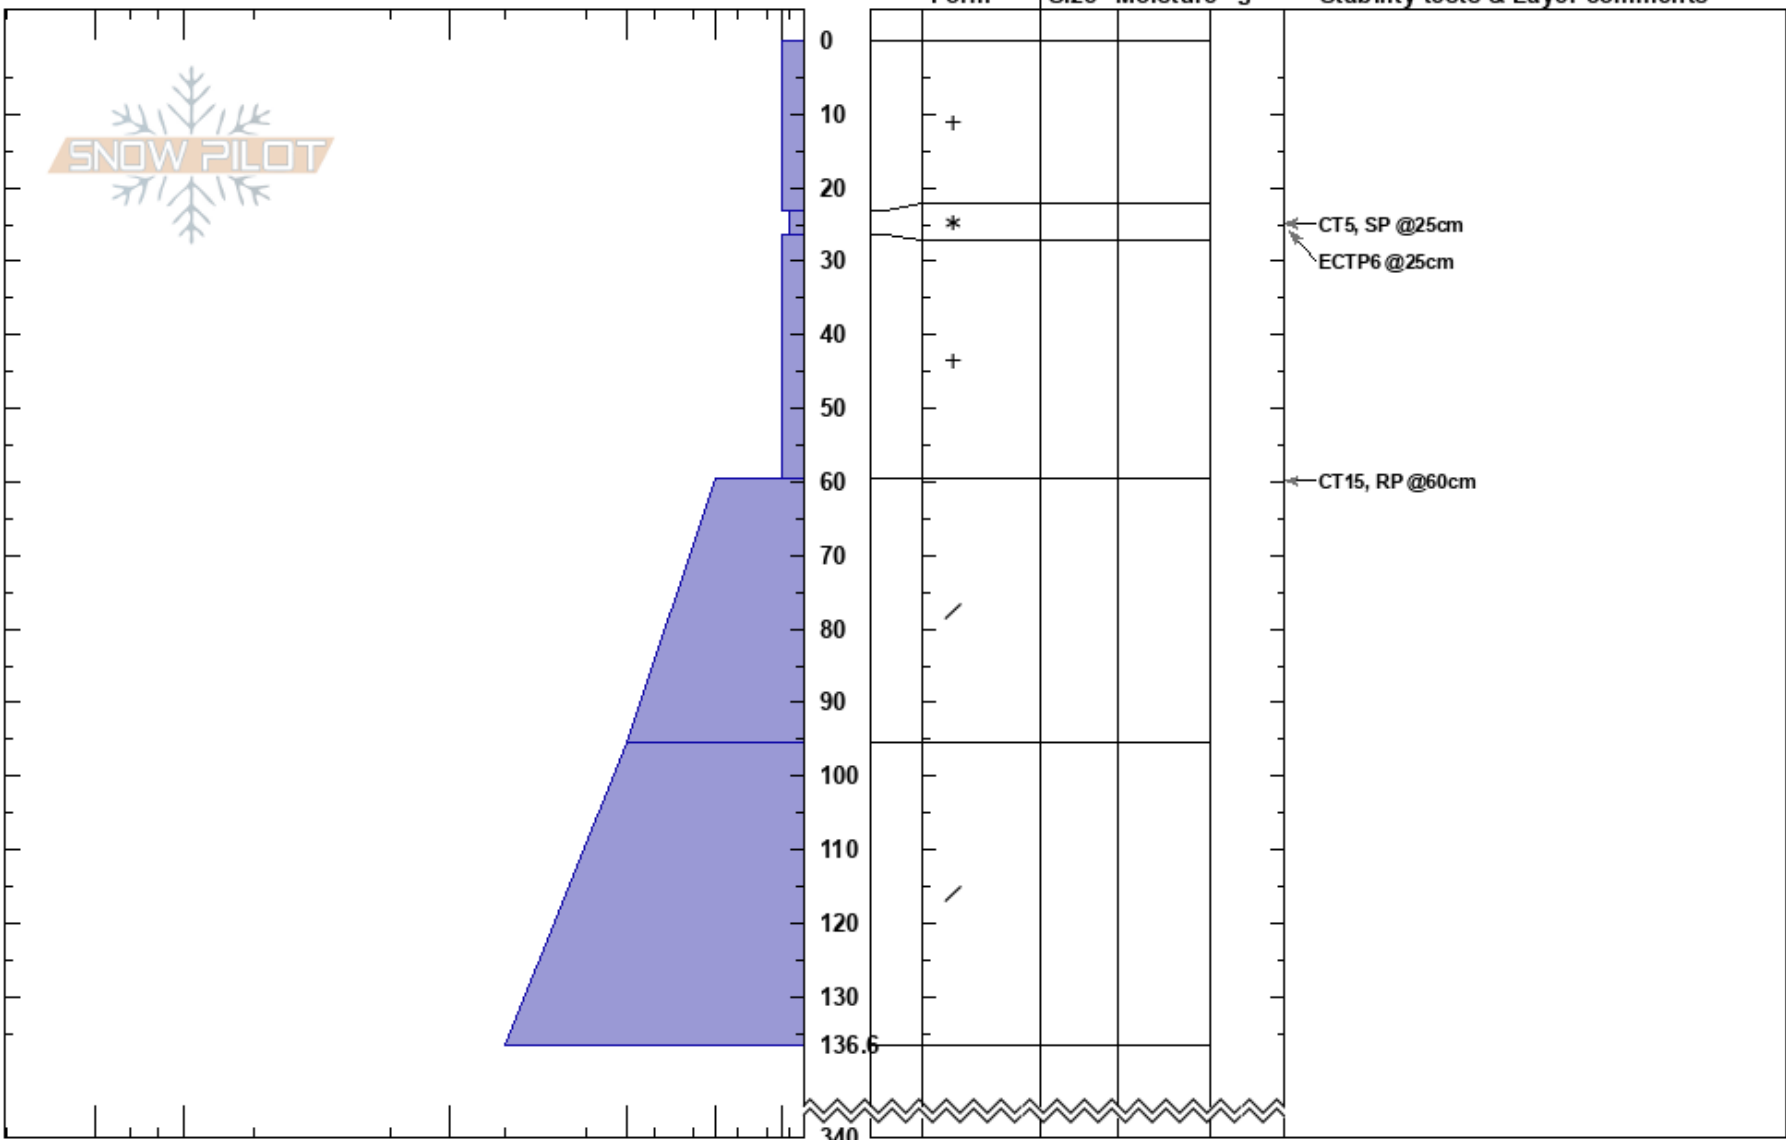

Box Car  
 Tordrillo Range  
 AK  
 Elevation: 3338 ft  
 Aspect: SW

Hugh Barnard  
 02/22/2022 - 12:00pm  
 Co-ord: 61.57562N, -151.96521W  
 Slope Angle: 35°  
 Wind Loading: previous

Stability:  
 Air Temperature: -3°C  
 Sky Cover: FEW  
 Precipitation: NO  
 Wind:  
 HS:340  
 PF:60  
 PS:30  
 23.2-26.4cm:Problematic layer

Specifics: Collapsing, localized; Recent avalanche activity on different slopes; We skied slope

I K P 1F 4F F

Notes: