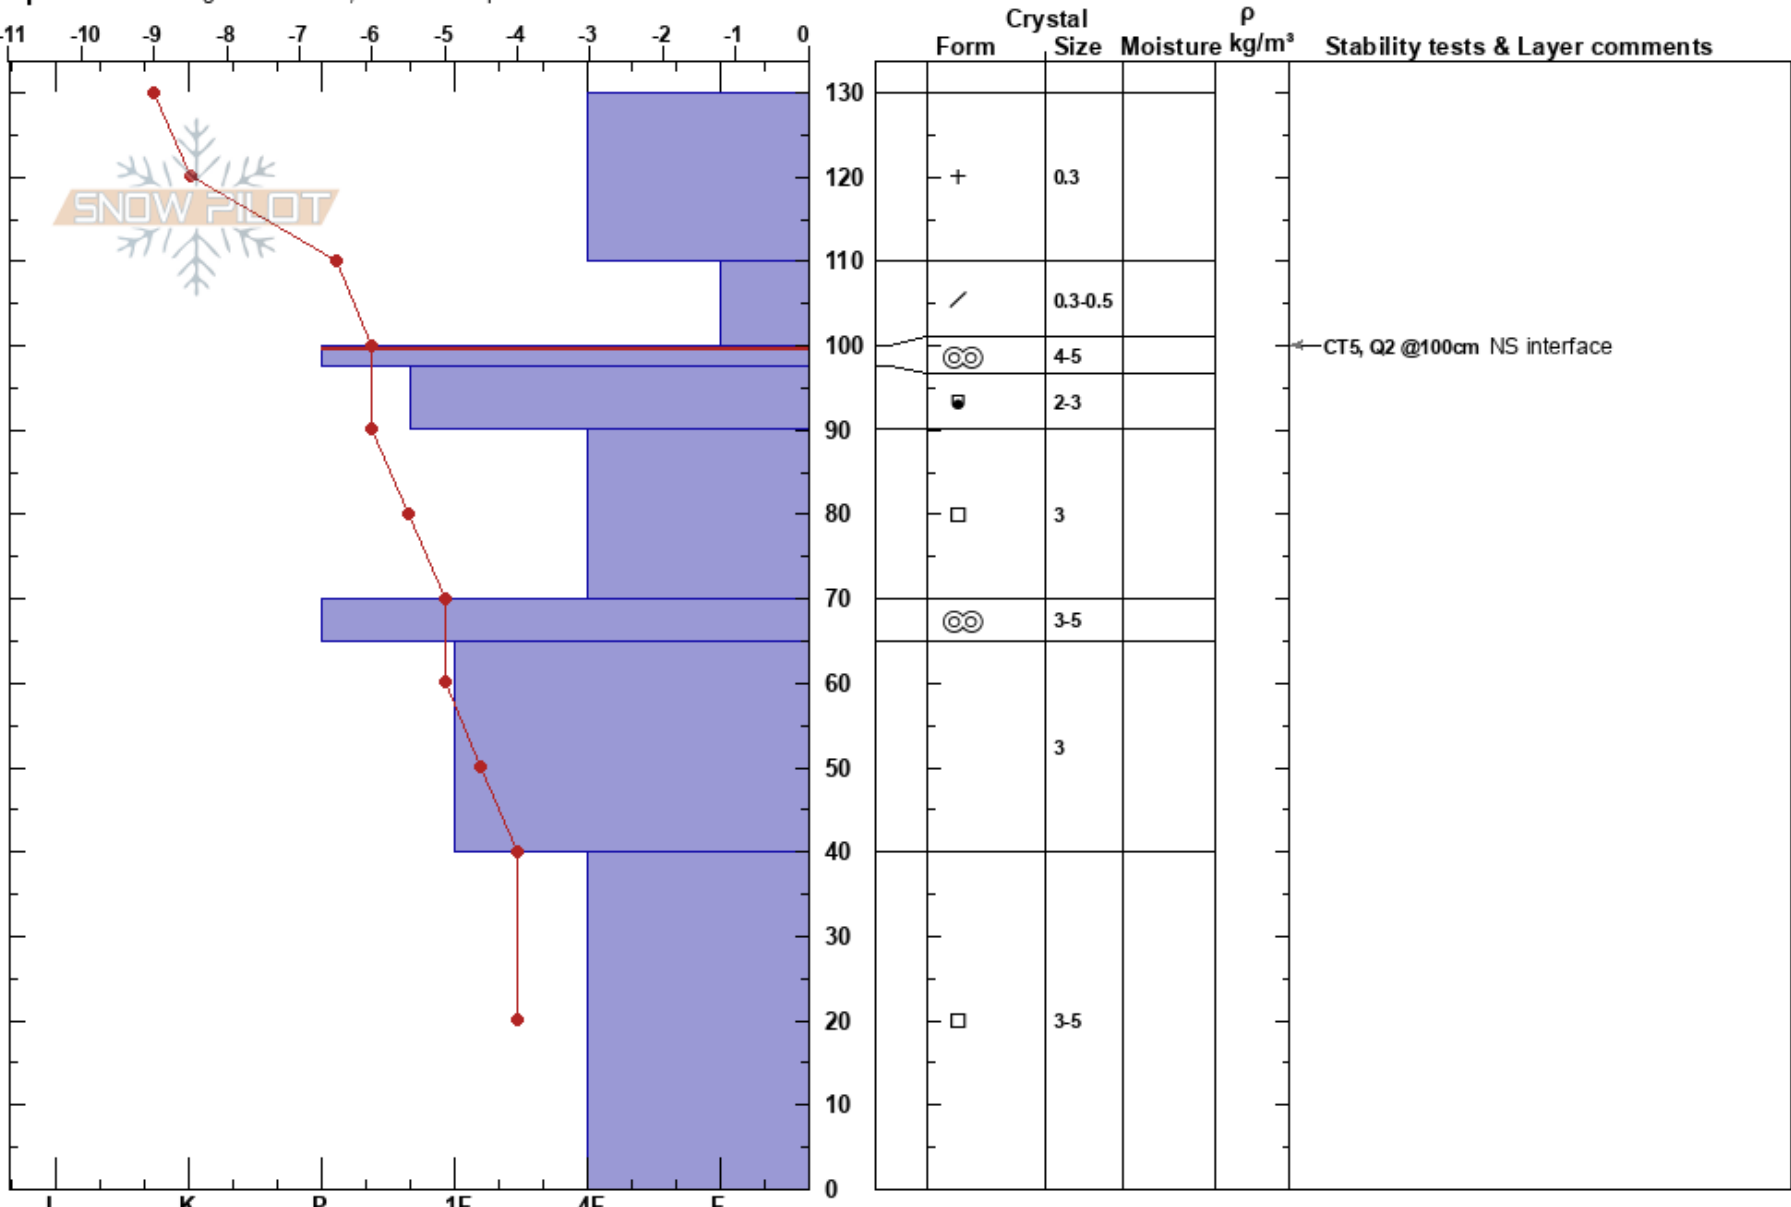

East Ridge-Sunlight
 Sunlight
 CO
 Elevation: 8755 ft
 Aspect: 0°

Shelbie Ebert
 02/22/2022 - 9:00am
 Co-ord: 39.39431N, -107.33209W
 Slope Angle: 40°
 Wind Loading: yes

Stability: Good
 Air Temperature: 20°C
 Sky Cover: OVC
 Precipitation: S2
 Wind: Calm

HS:130
 PS: 20 100-97.5cm: Problematic layer

Specifics: Pit dug in a Ski Area; We skied slope

Notes: Dug in untracked area with some wind-loading from previous night's storm. Sluffing of new snow layer during ski cuts on wind-loaded slopes only.