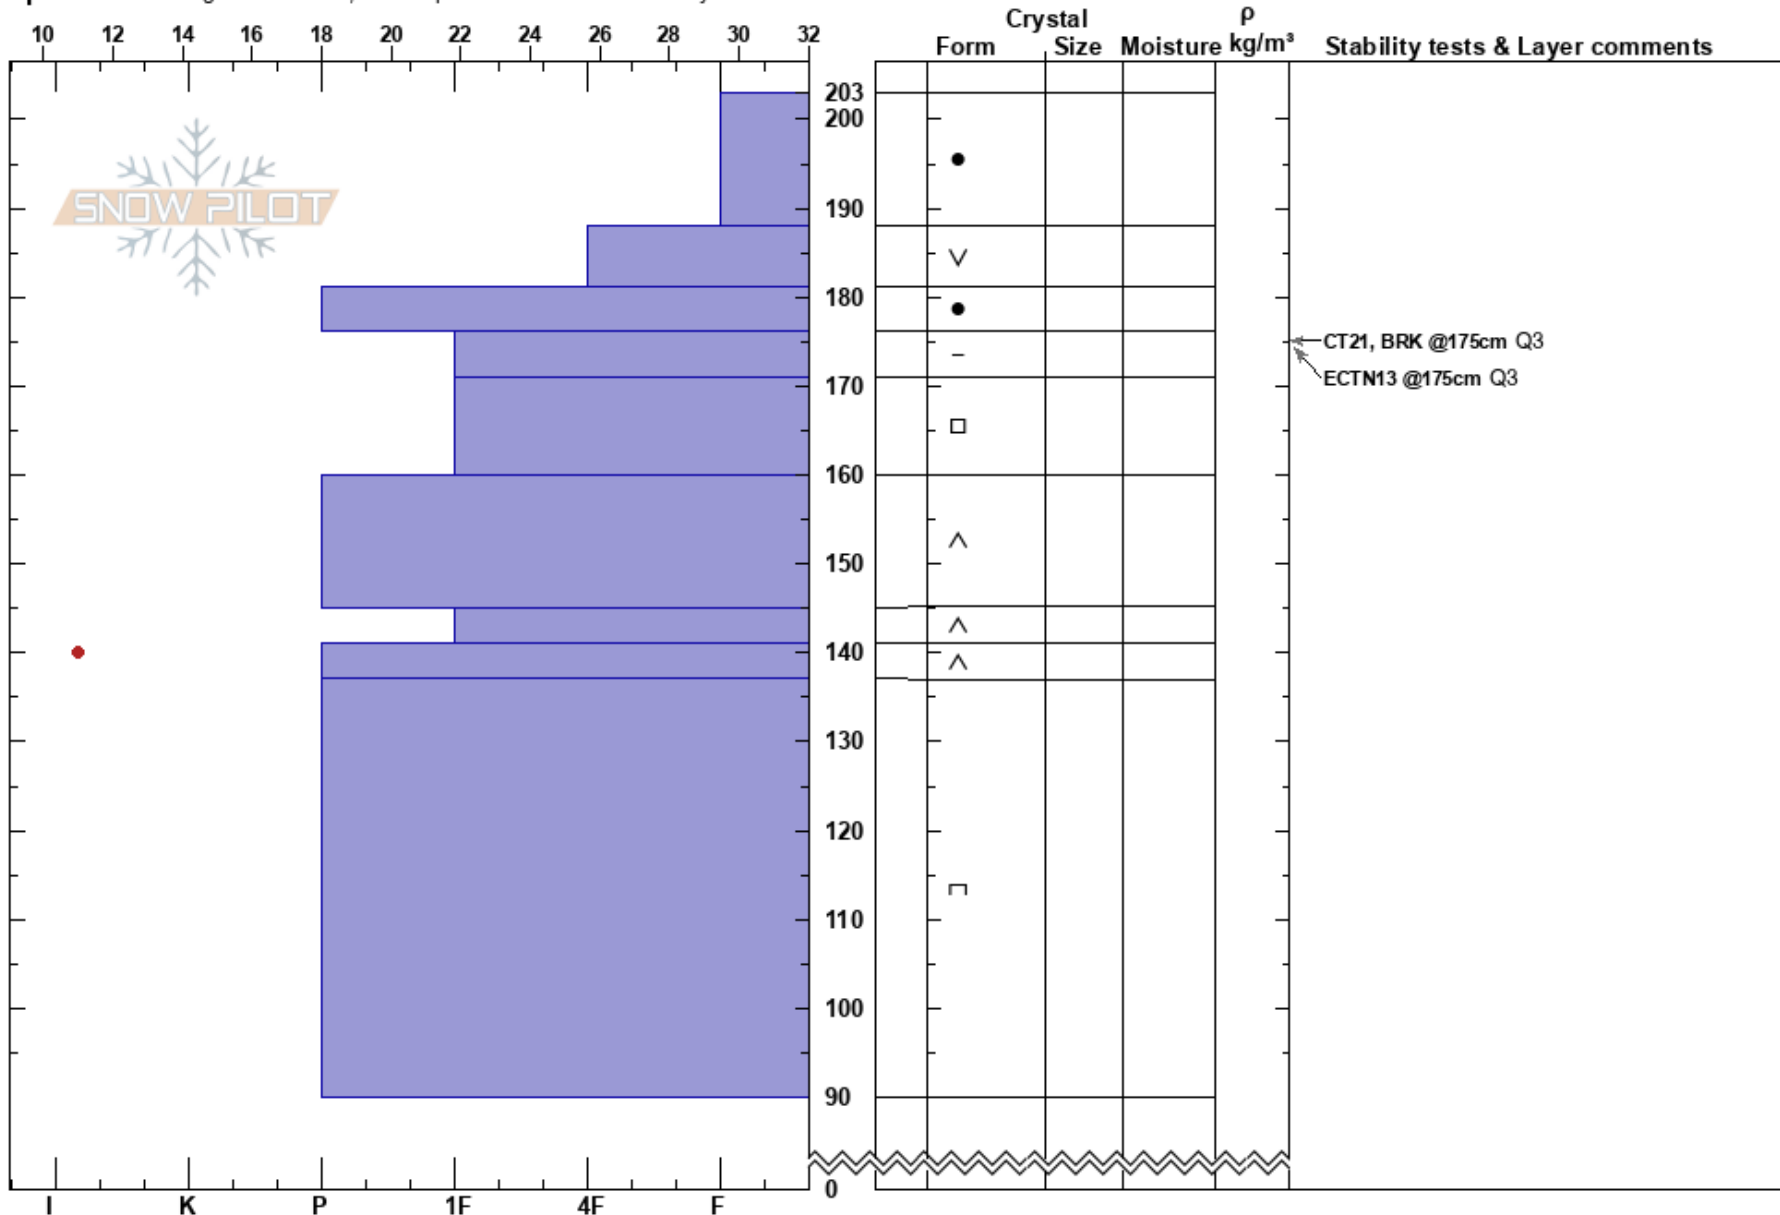

AVI 2: moondome cone Caitlin Colgin
 Mt Bachelor Area 02/18/2022 - 1:00am
 OR Co-ord: 43.98692N, -121.67629W
 Elevation: 7423 ft Slope Angle: 20°
 Aspect: 20° Wind Loading: previous
 Specifics: Pit dug in a Ski Area; Pit is representative of backcountry

Stability: HS:203 Layer Notes:
 Air Temperature: 45°F PF:10 181-176cm:Problematic layer
 Sky Cover: FEW PS:3
 Precipitation: NO
 Wind: NW Calm

Notes: Only in small specific pockets. Most had stabilised.