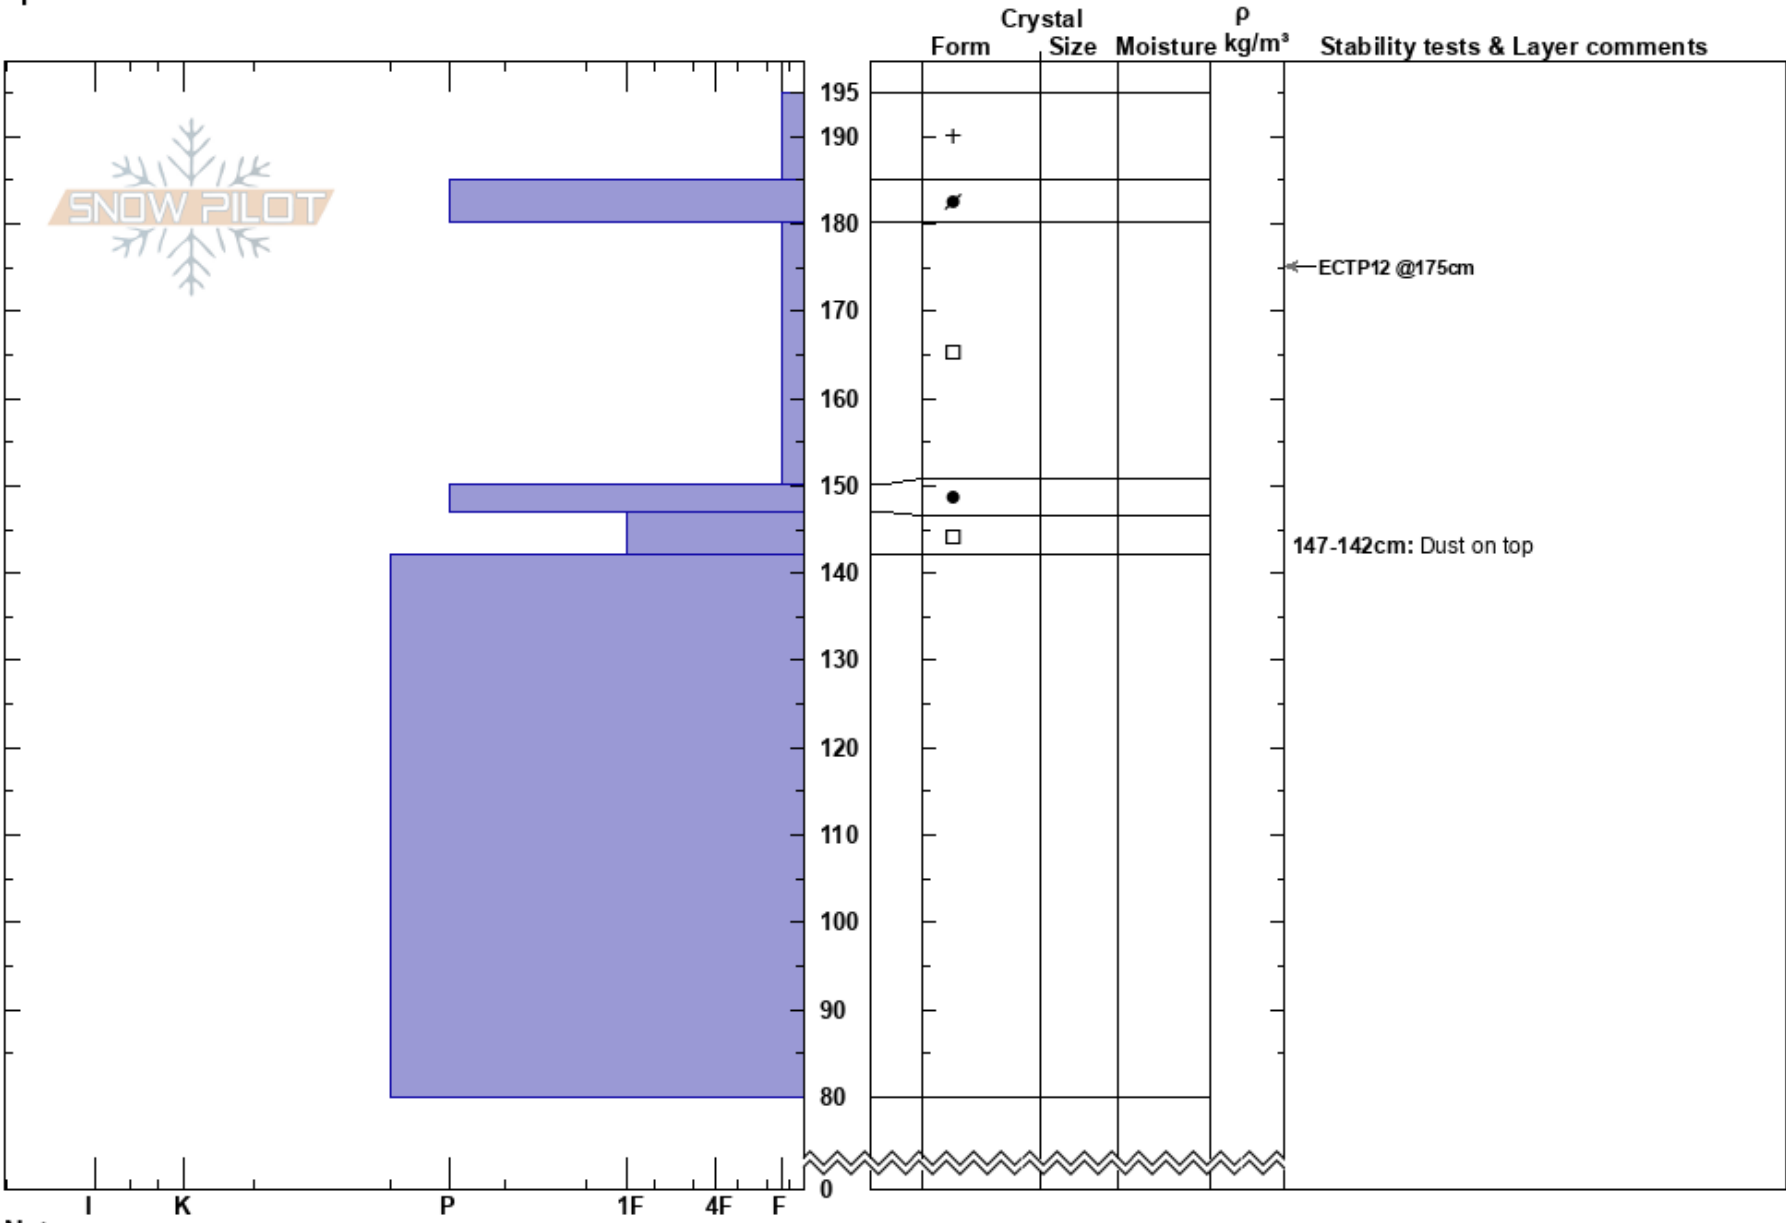

Meadow Mtn
 Front Range
 CO
Elevation: 10382 ft
Aspect: E
Specifics:

Ian Fowler
 02/22/2022 - 12:00pm
Co-ord: 13T 452341W 4446758N
Slope Angle: 7°
Wind Loading: yes

Stability:
Air Temperature: -5°C
Sky Cover: OVC
Precipitation: S-1
Wind: SW Moderate

HS: 195
Layer Notes:
 180-150cm: Problematic layer
 147-142cm: Dust on top

Notes: