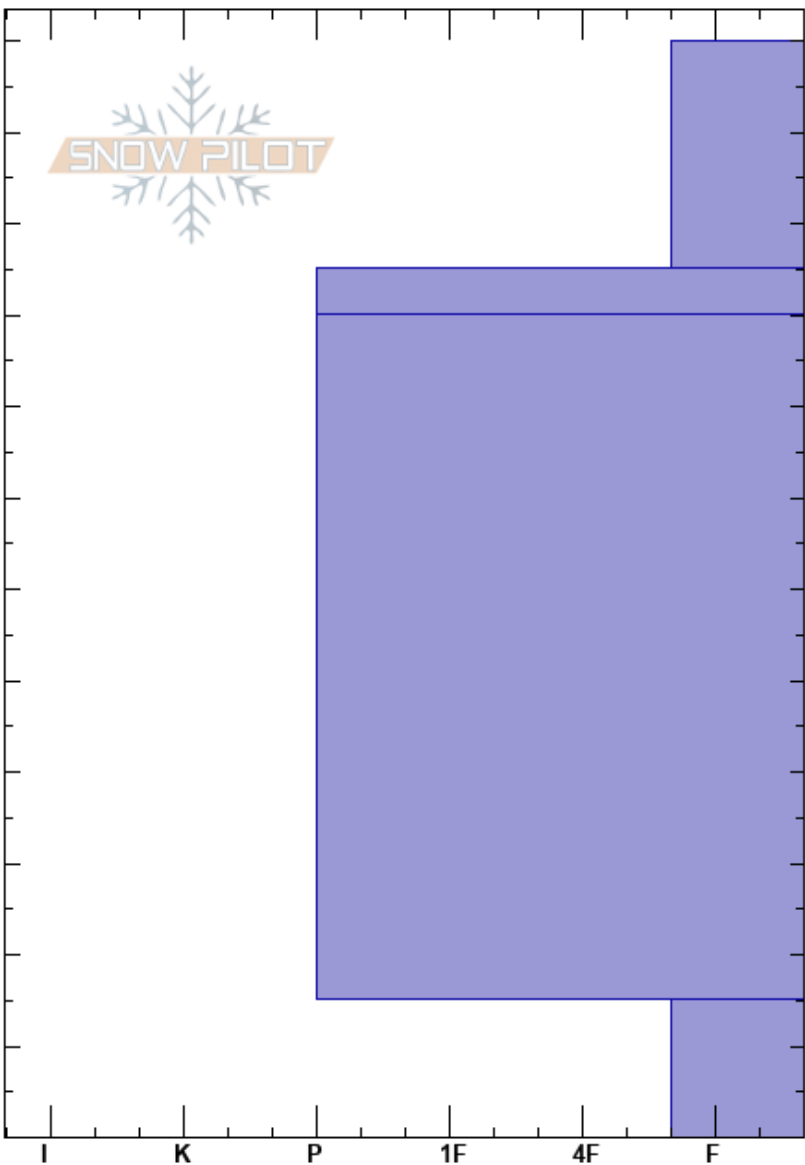

Emigrant SE Couloir  
 Absaroka Range  
 MT  
 Elevation: 9888 ft  
 Aspect: 140°  
 Specifics: We skied slope

Gabrielle Antonioli  
 03/20/2020 - 12:00pm  
 Co-ord: 45.26141N, -110.70316W  
 Slope Angle: 35°  
 Wind Loading: previous

Stability: Good  
 Air Temperature:  
 Sky Cover: SCT  
 Precipitation: NO  
 Wind: SW Calm

HS:120  
 PF:20 15-0cm: Problematic layer

Crystal Form	Crystal Size	Moisture	$\rho$ kg/m <sup>3</sup>	Stability tests & Layer comments
/				
⊙⊙				← ECTN2 @95cm O/N interface
⊙⊙(B)				
^				