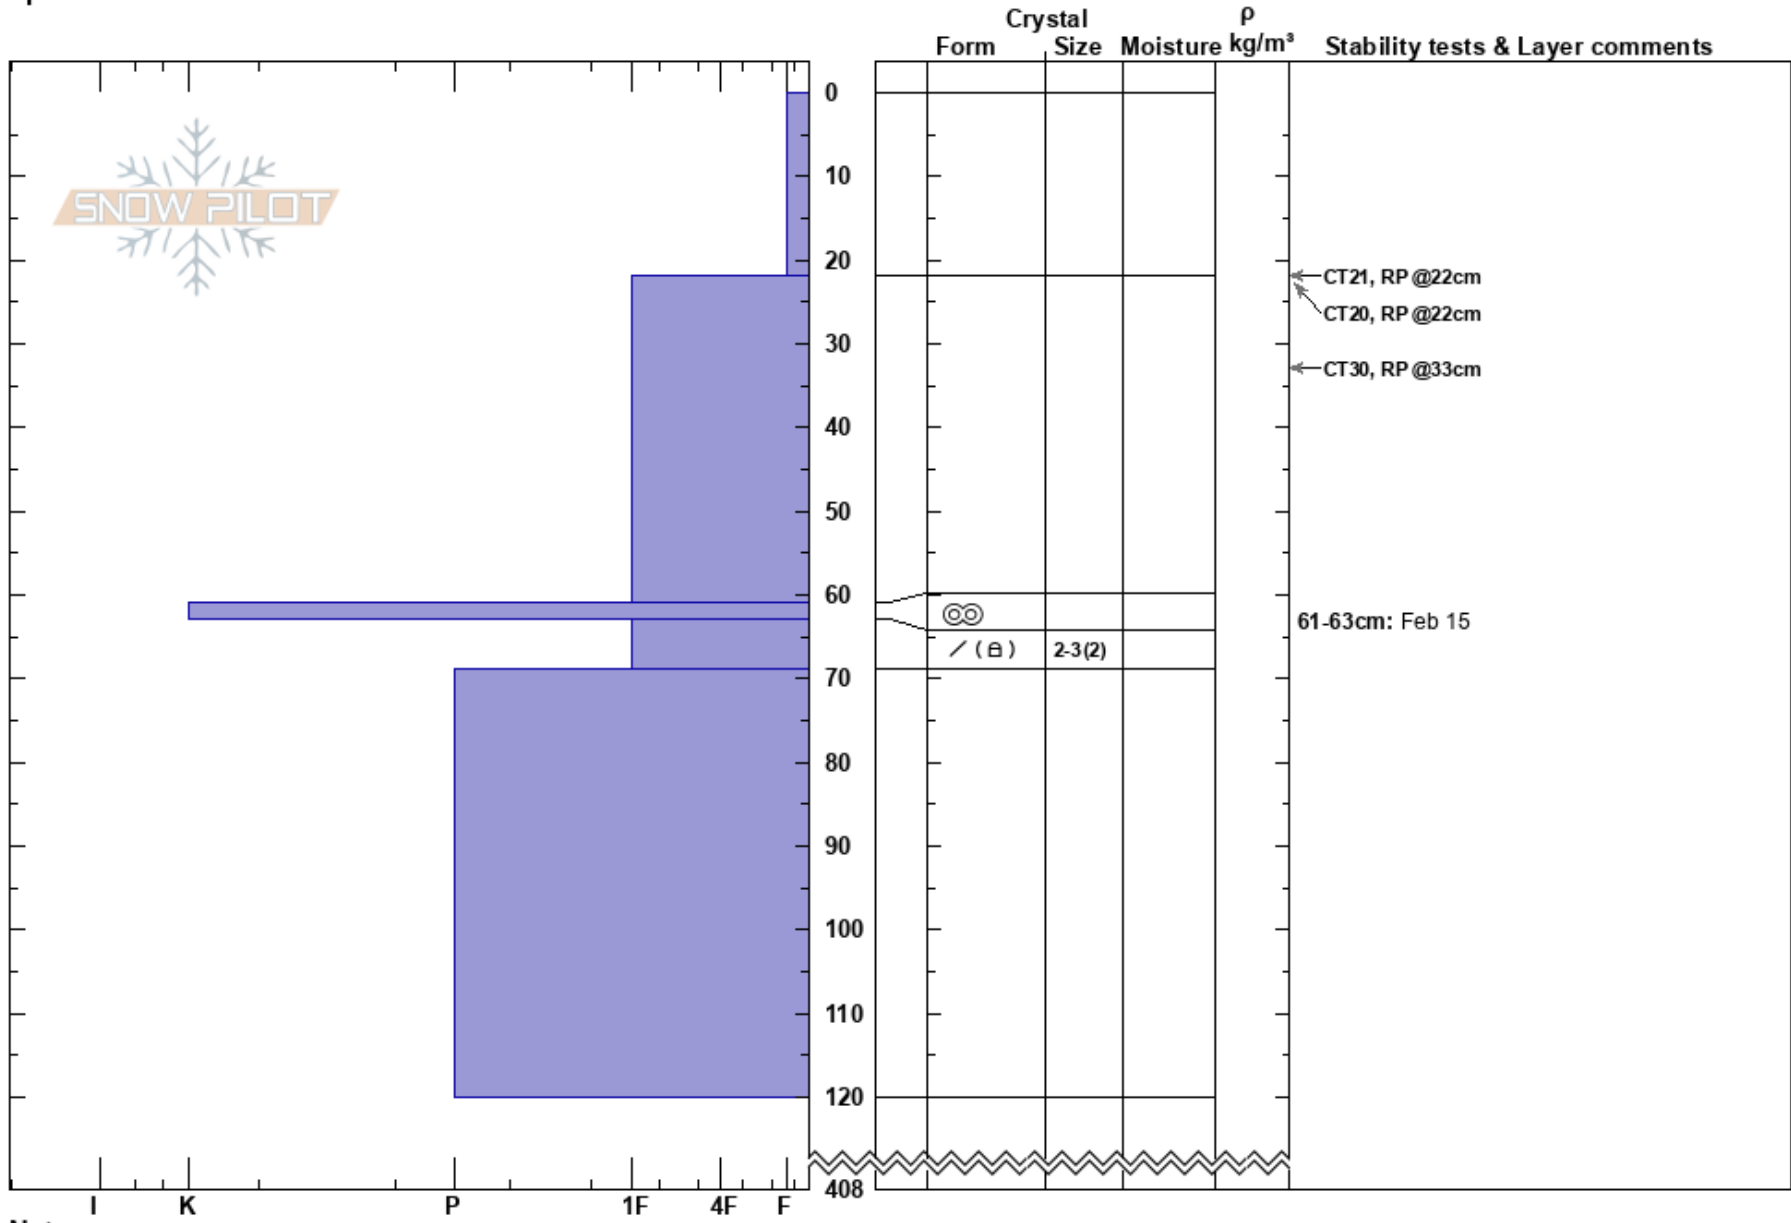

20220222 Alpha Female
 Monashee
 BC
 Elevation: 2295 m
 Aspect: S
 Specifics:

Monashee Powder
 22/02/2022 - 09:30
 Co-ord:
 Slope Angle: 30°
 Wind Loading: yes

Stability:
 Air Temperature: -20.9°C
 Sky Cover: CLR
 Precipitation: NO
 Wind: NE Light Breeze

HS:408
 61-63cm: Feb 15
 61-63cm: Problematic layer

Notes: