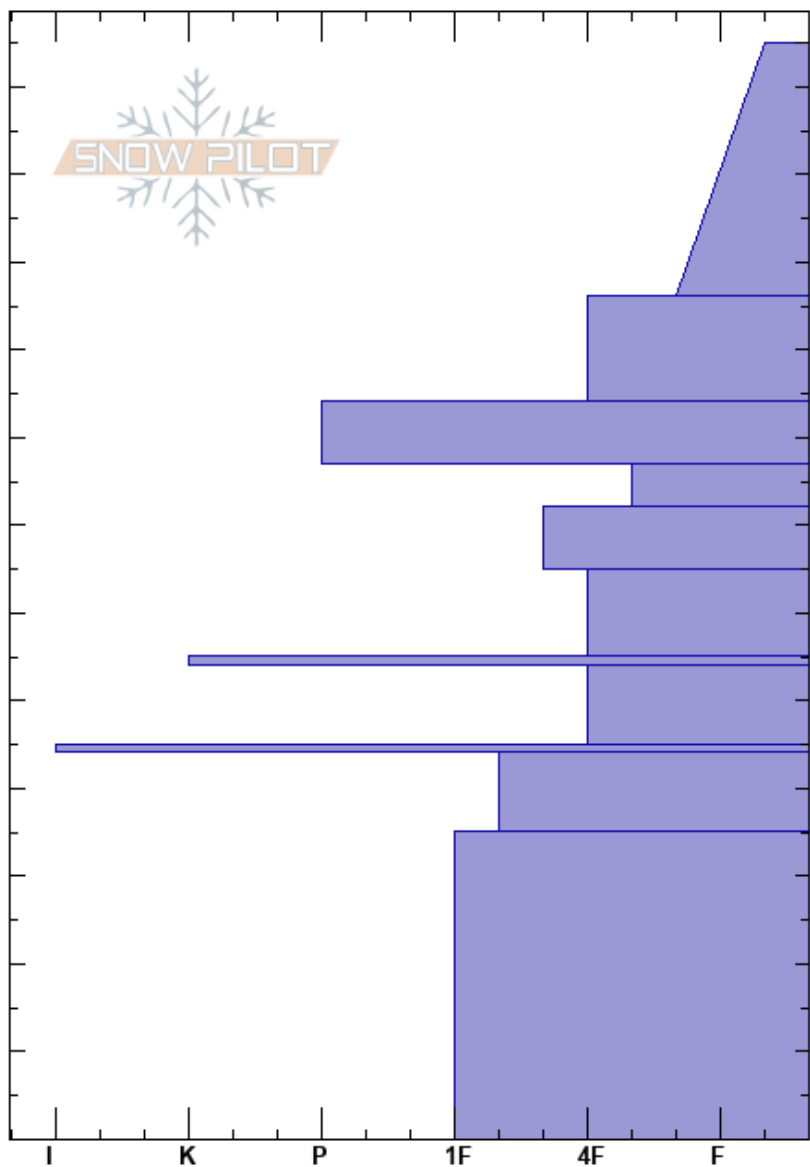

Throne North
 Bridger Range
 MT
 Elevation: 8300 ft
 Aspect: 320°
 Specifics:

Ian Hoyer
 02/22/2022 - 1:00pm
 Co-ord: 45.88264N, -110.95234W
 Slope Angle: 25°
 Wind Loading: no

Stability: Fair
 Air Temperature:
 Sky Cover: CLR
 Precipitation: NO
 Wind: Calm

HS:125
 PF:75 77-72cm:Problematic layer
 PS:20

Height (ft)	Crystal		Moisture	ρ kg/m ³	Stability tests & Layer comments
	Form	Size			
125					
110	+				
90	/				
80	•	1			
77	⊖	1			←ECTP22 @77cm
70	⊖	1			
60	⊖	2-3			
55	■				
50	□	4			
45	■				
40	□	2-4			
35					
20	□ ⊙ ⊙	3-6			