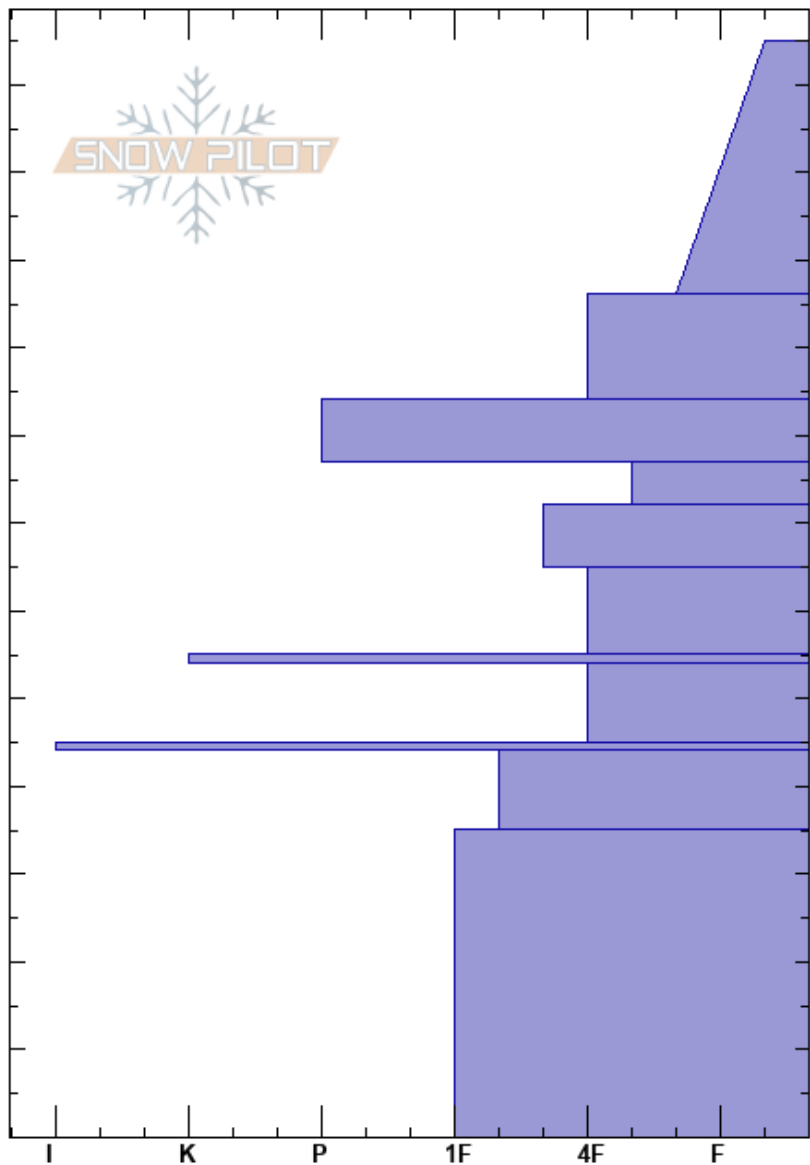

Throne North
 Bridger Range
 MT
 Elevation: 8300 ft
 Aspect: 320°
 Specifics:

Ian Hoyer
 02/22/2022 - 1:00pm
 Co-ord: 45.88264N, -110.95234W
 Slope Angle: 25°
 Wind Loading: no

Stability: Fair
 Air Temperature:
 Sky Cover: CLR
 Precipitation: NO
 Wind: Calm

HS:125
 PF:75 77-72cm:Problematic layer
 PS:20

Crystal Form	Crystal Size	Moisture	ρ kg/m ³	Stability tests & Layer comments
+				
/				
•	1			
⊖	1			←ECTP22 @77cm
⊖	1			
⊖	2-3			
■				
□	4			
■				
□	2-4			
□ ⊙ ⊙	3-6			