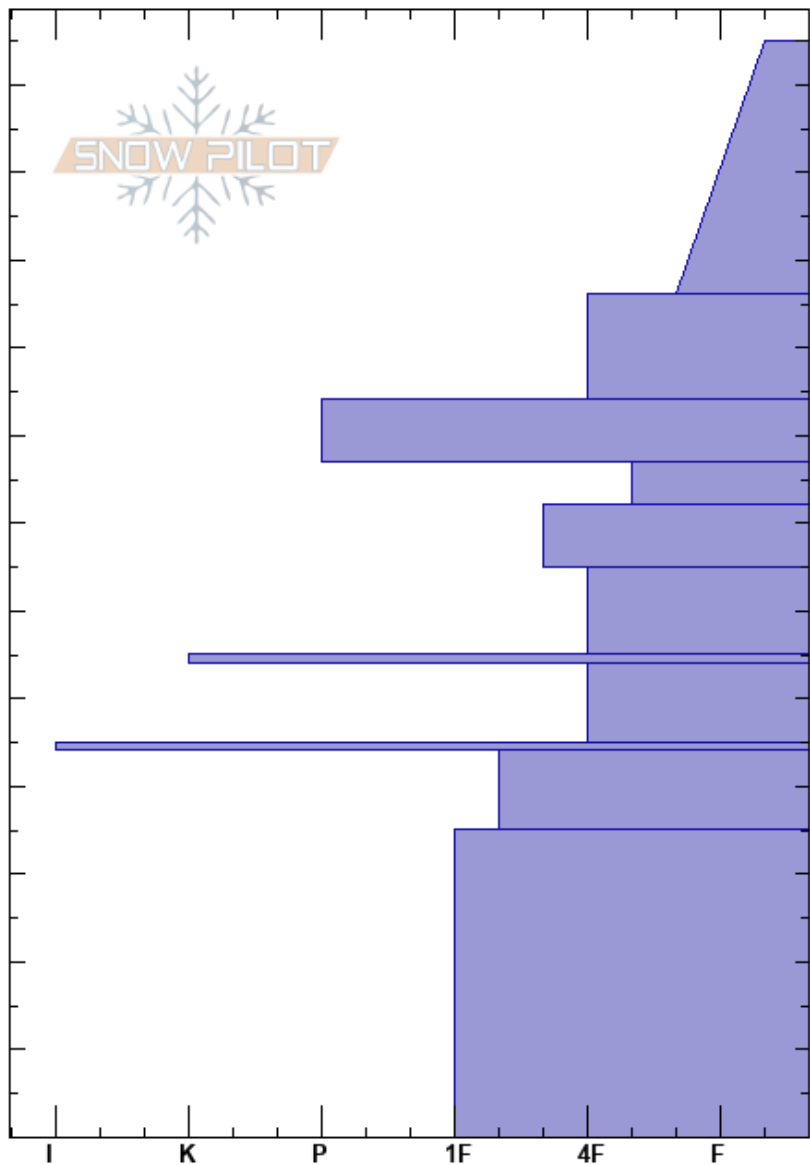

Throne North
 Bridger Range
 MT
 Elevation: 8300 ft
 Aspect: 320°
 Specifics:

Ian Hoyer
 02/22/2022 - 1:00pm
 Co-ord: 45.88264N, -110.95234W
 Slope Angle: 25°
 Wind Loading: no

Stability: Fair
 Air Temperature:
 Sky Cover: CLR
 Precipitation: NO
 Wind: Calm
 HS:125
 PF:75 77-72cm:Problematic layer
 PS:20

Crystal Form	Crystal Size	Moisture	ρ kg/m ³	Stability tests & Layer comments
+				
/				
•	1			
⊖	1			←ECTP22 @77cm
⊖	1			
⊖	2-3			
■				
□	4			
■				
□	2-4			
□ ⊙ ⊙	3-6			

Notes: