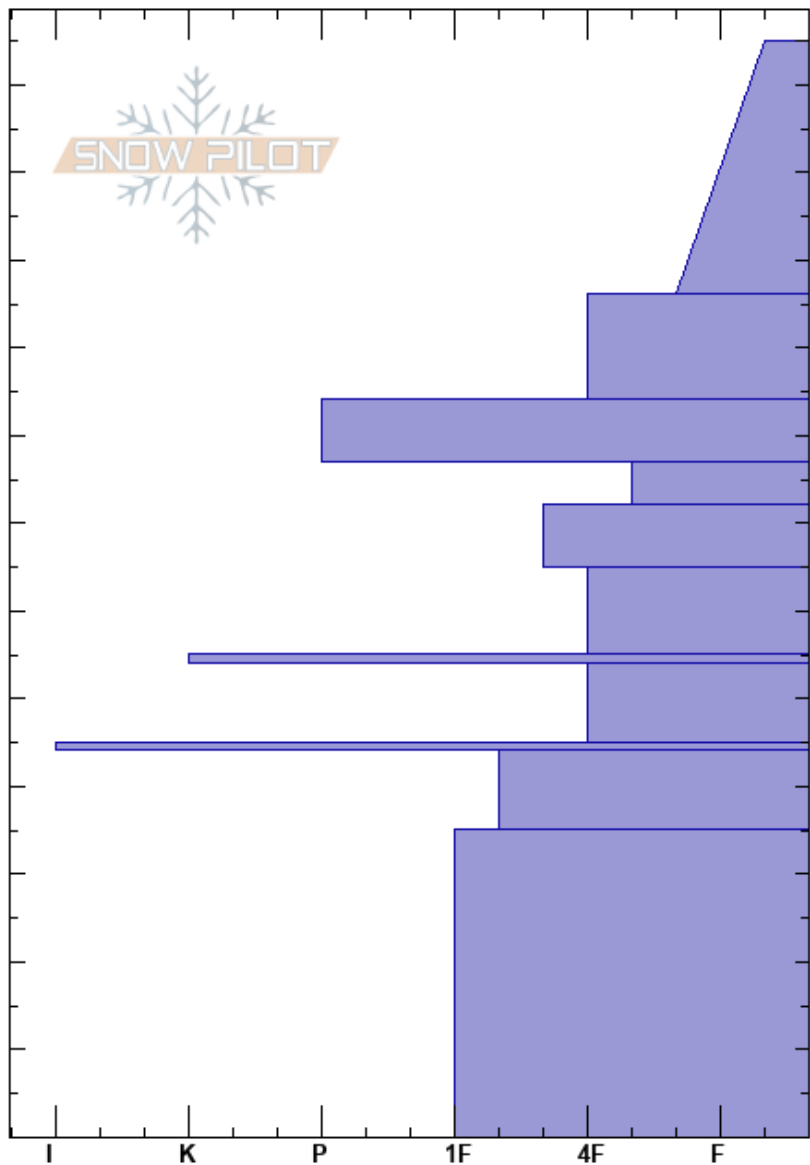

Throne North
 Bridger Range
 MT
 Elevation: 8300 ft
 Aspect: 320°
 Specifics:

Ian Hoyer
 02/22/2022 - 1:00pm
 Co-ord: 45.88264N, -110.95234W
 Slope Angle: 25°
 Wind Loading: no

Stability: Fair
 Air Temperature:
 Sky Cover: CLR
 Precipitation: NO
 Wind: Calm

HS:125
 PF:75 77-72cm:Problematic layer
 PS:20

Height (ft)	Crystal		Moisture	ρ kg/m ³	Stability tests & Layer comments
	Form	Size			
125					
120					
110	+				
100					
90	/				
80	•	1			
77	⊖	1			←ECTP22 @77cm
70	⊖	1			
60	⊖	2-3			
55	■				
50	□	4			
45	■				
40	□	2-4			
30					
20	□ ⊙ ⊙	3-6			
10					
0					