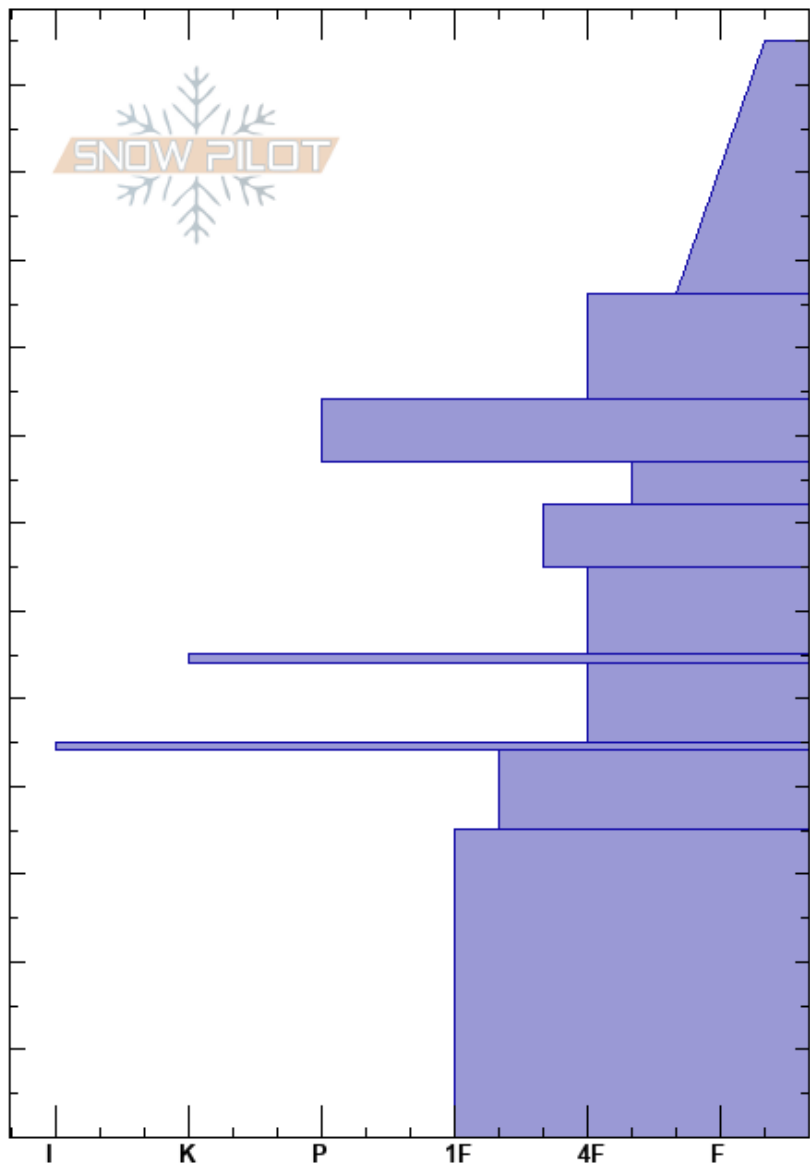

Throne North
 Bridger Range
 MT
 Elevation: 8300 ft
 Aspect: 320°
 Specifics:

Ian Hoyer
 02/22/2022 - 1:00pm
 Co-ord: 45.88264N, -110.95234W
 Slope Angle: 25°
 Wind Loading: no

Stability: Fair
 Air Temperature:
 Sky Cover: CLR
 Precipitation: NO
 Wind: Calm

HS:125
 PF:75 77-72cm:Problematic layer
 PS:20

Height (cm)	Crystal		Moisture	ρ kg/m ³	Stability tests & Layer comments
	Form	Size			
125					
120					
110	+				
100					
90	/				
80	•	1			
77	⊖	1			←ECTP22 @77cm
70	⊖	1			
60	⊖	2-3			
55	■				
50	□	4			
45	■				
40	□	2-4			
30					
20	□ ⊙ ⊙	3-6			
10					
0					